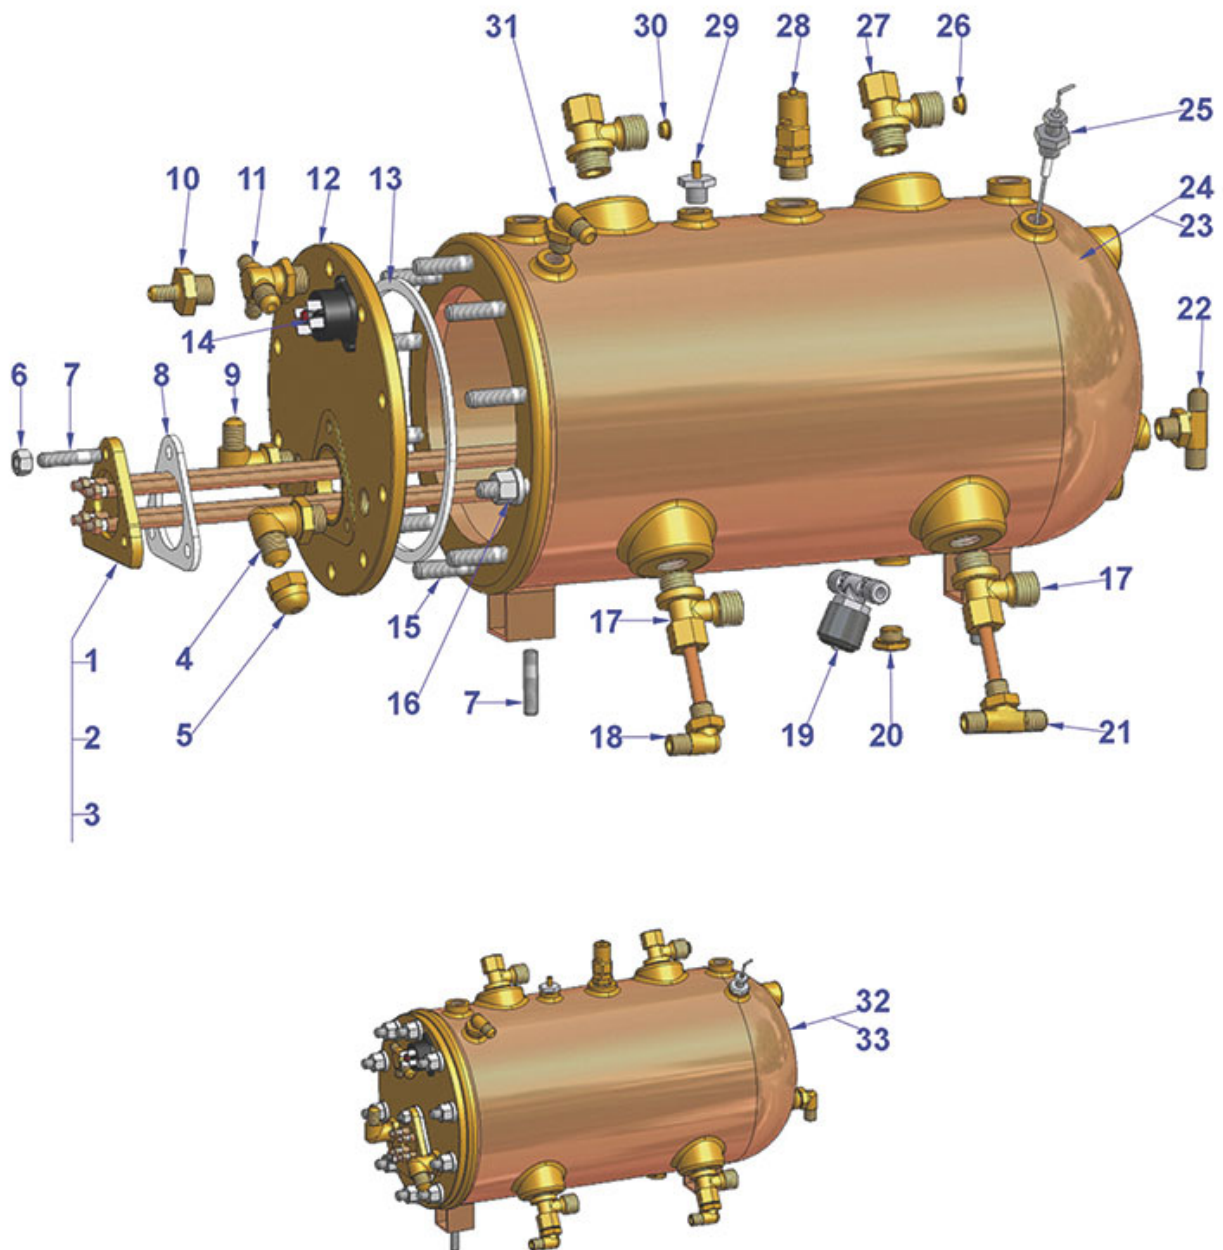

BOILER CUBO-REPLICA

CUBO-REPLICA

VIBIEMME

Position	LF code no.	Description
1	1755228	HEATING ELEMENT 4000W 230V
1	1755333	HEATING ELEMENT 5000W 230V
2	1755277	HEATING ELEMENT 4500W 380V
2	1755282	HEATING ELEMENT 3500W 380V
6	1528621	NUT M8x1
8	1186634	TRIANGULAR GASKET FOR HEATING ELEMENT
13	1186566	BOILER GASKET $\varnothing$ 165x150x3 mm
14	1443078	CONTACT THERMOSTAT 130°C 10A 250V
17	1349278	BOILER FITTING $\varnothing$ 1/2"M-1/2"M-1/4"F
18	1550006	INJECTOR PIPE $\varnothing$ 1/4"M - 65 mm
20	1439061	CAP $\varnothing$ 1/4"M HEIGHT 12 mm NUT 19 mm
21	1550007	INJECTOR PIPE $\varnothing$ 1/4"M-1/4"M-1/4"M
25	3341011	LEVEL PROBE $\varnothing$ 1/4"M - 140 mm
27	1349014	BOILER FITTING $\varnothing$ 1/2"M-1/2"M
28	1515020	BOILER VALVE $\varnothing$ 1/2"M
29	1523534	BOILER VALVE $\varnothing$ 1/4"M
31	1349002	ELBOW FITTING $\varnothing$ 1/4"M-1/4"M