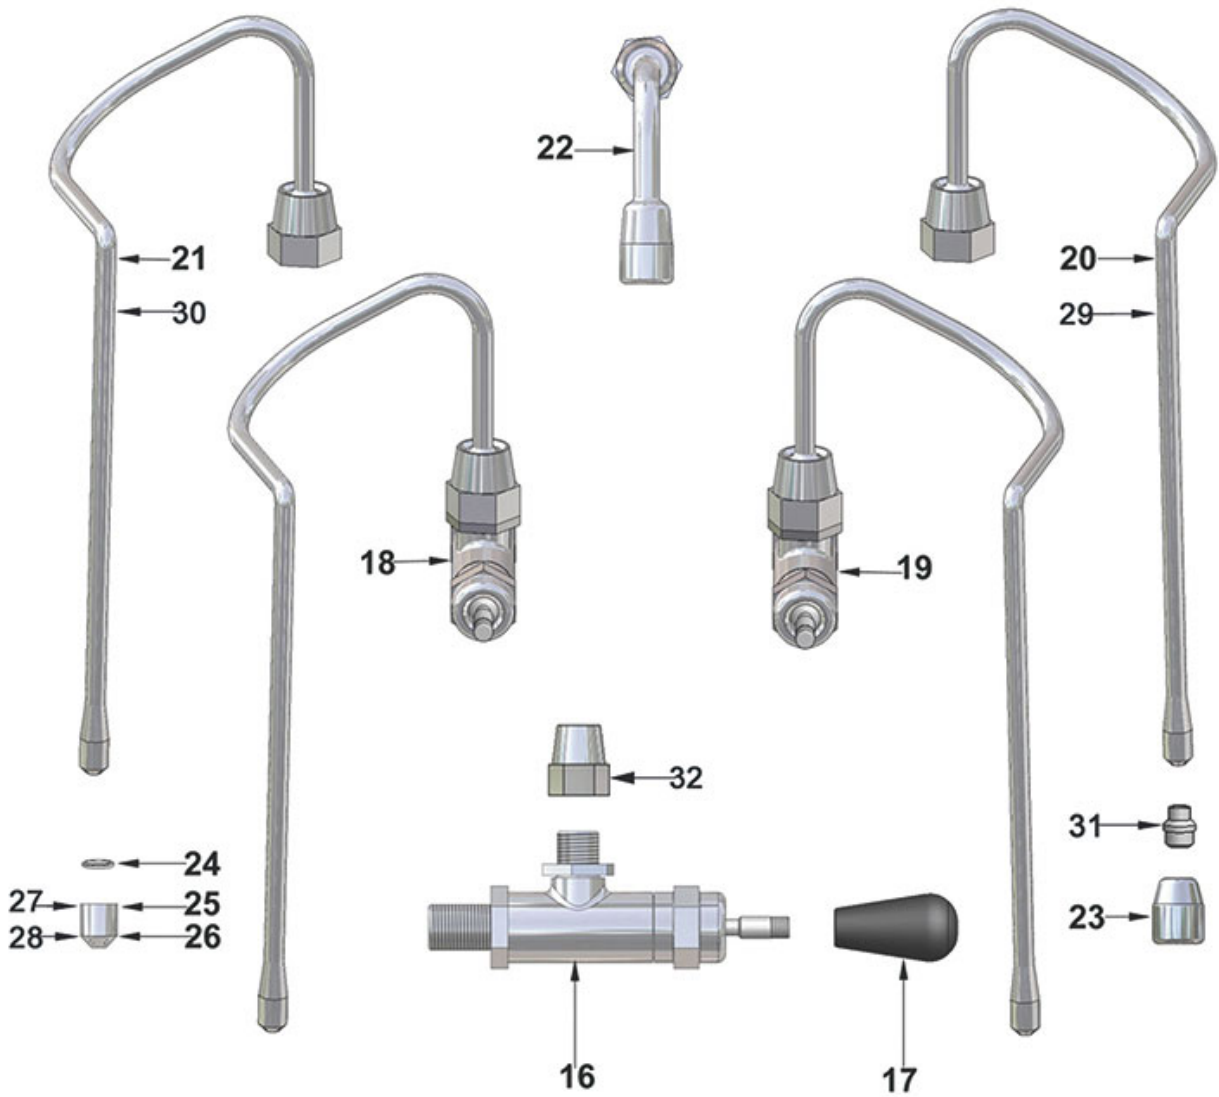

WATER/STEAM TAPS

LOLLO

VBM1402

Positions without LF code no.: upon request

VIBIEMME

Position	LF code no.	Description
6	1186236	O-RING 03043 VITON
7	1250356	SPRING $\varnothing$ 13x27 mm STEAM TAP
9	1523427	NON-RETURN VALVE
10	1186731	TEFLON FLAT GASKET $\varnothing$ 24x19x2 mm
12	1348036	NUT $\varnothing$ 3/8" WRENCH 21x6mm
13	1250348	SPRING $\varnothing$ 10.5x29.3 mm STEAM PIPE
14	1186556	O-RING R6 EPDM
17	1241401	KNOB M8x1
20	1549034	COMPLETE RH STEAM PIPE $\varnothing$ 8 mm
21	1549035	COMPLETE LH STEAM PIPE $\varnothing$ 8 mm
22	1449367	COMPLETE WATER PIPE
23	1449332	WATER PIPE NOZZLE
24	1186065	FLAT GASKET $\varnothing$ 12x10x1 mm TEFLON