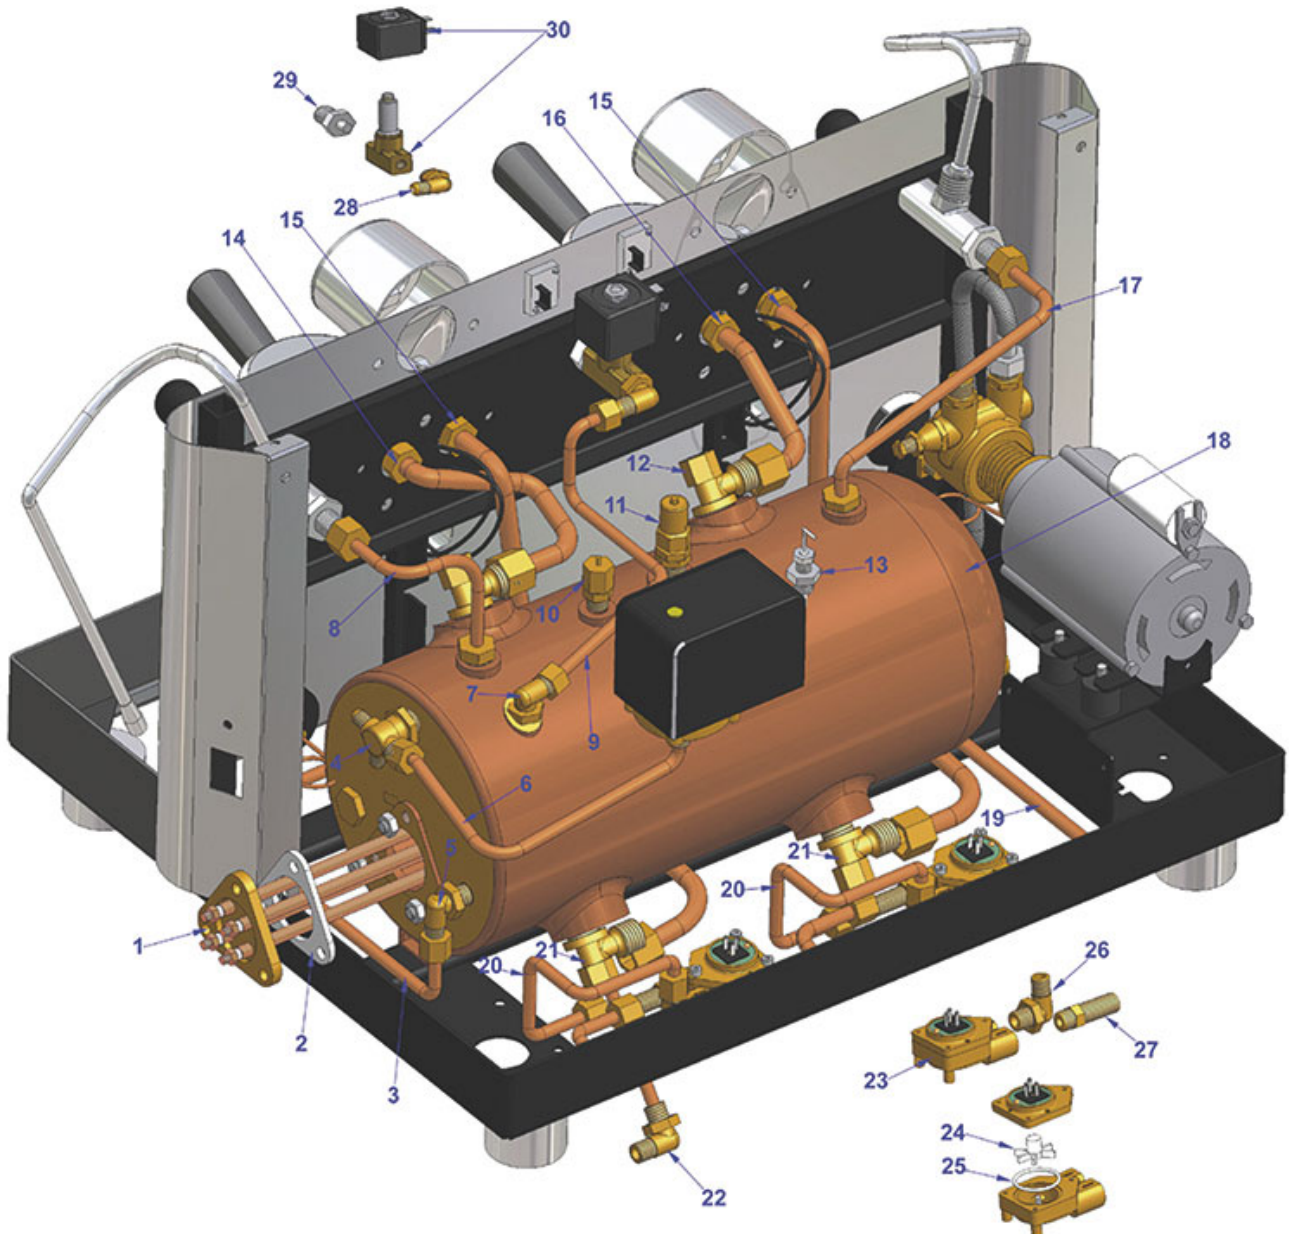

BOILER LOLLO

LOLLO

VBM5202

Positions without LF code no.: upon request

VIBIEMME

Position	LF code no.	Description
1	1755228	HEATING ELEMENT 4000W 230V
1	1755333	HEATING ELEMENT 5000W 230V
2	1186634	TRIANGULAR GASKET FOR HEATING ELEMENT
10	1523534	BOILER VALVE $\varnothing$ 1/4"M
11	1515019	BOILER VALVE $\varnothing$ 1/2"M
12	1349014	BOILER FITTING $\varnothing$ 1/2"M-1/2"M
13	3341011	LEVEL PROBE $\varnothing$ 1/4"M - 140 mm
23	1455064	VOLUMETRIC FLOWMETRE GICAR
28	1349002	ELBOW FITTING $\varnothing$ 1/4"M-1/4"M
30	1120259	SOLEN. VALVE PARKER 2 WAYS 230V 50/60Hz