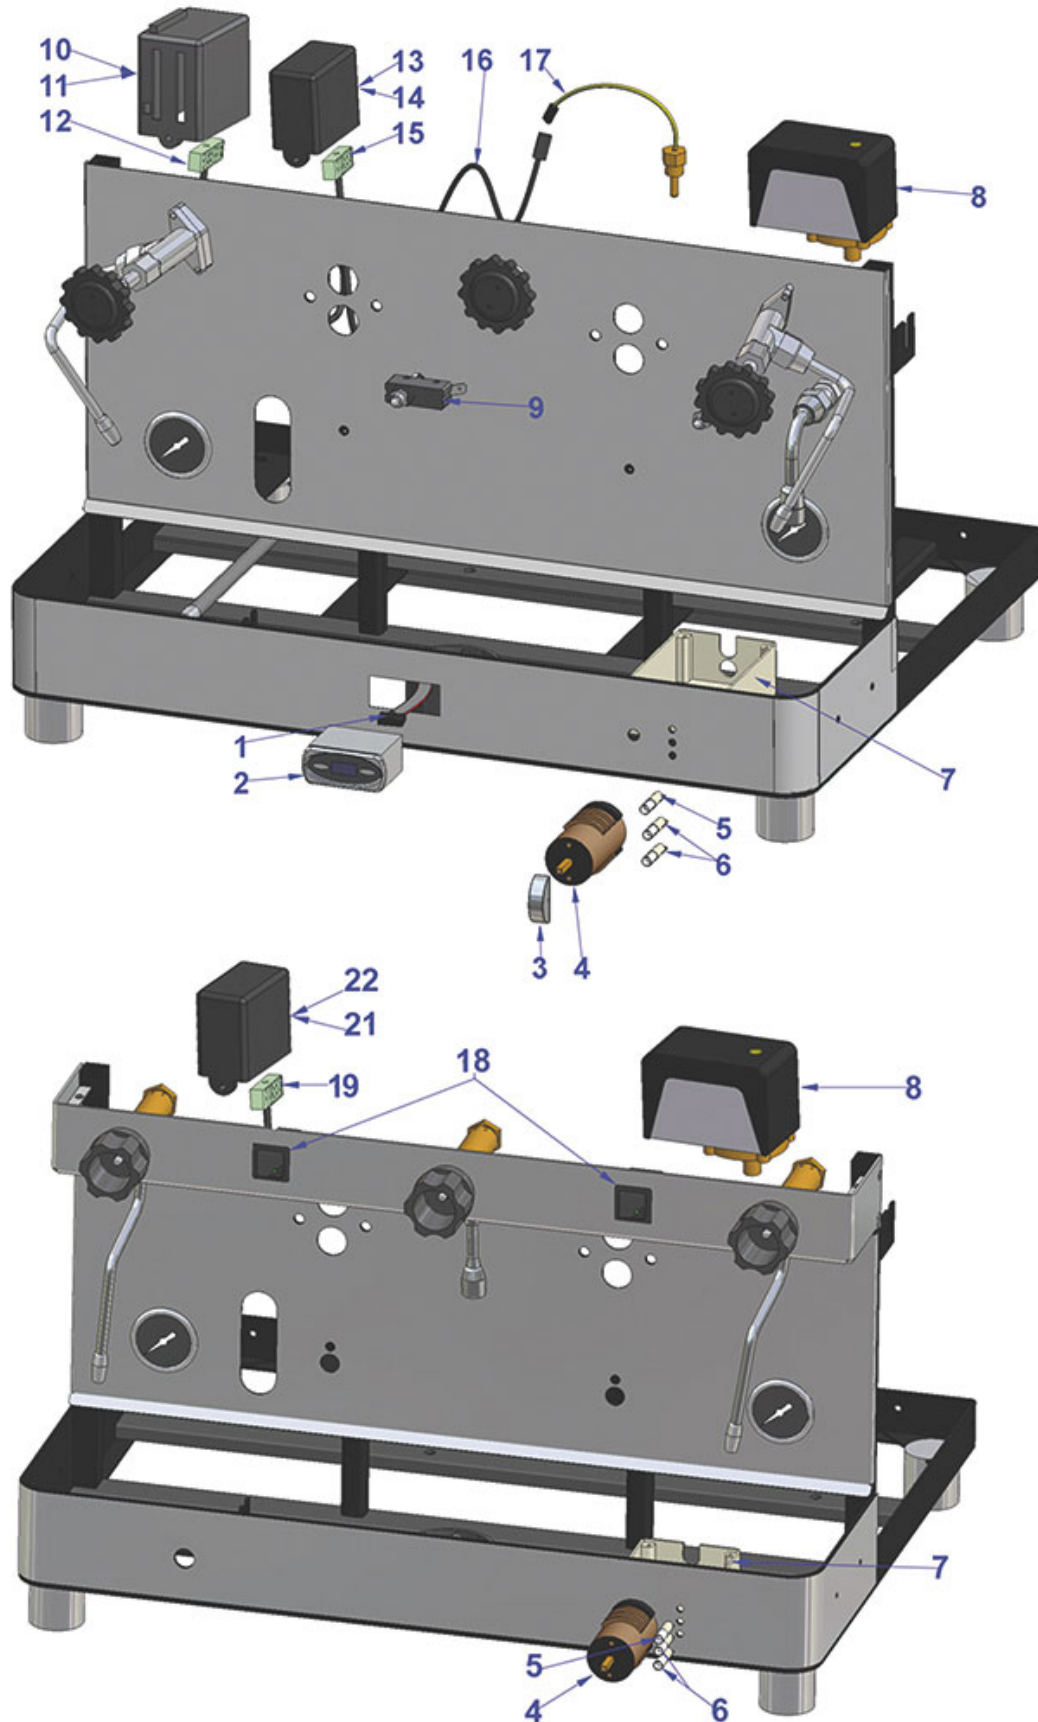

ELECTRICAL PARTS REPLICA

REPLICA

VBM7602

Positions without LF code no.: upon request

VIBIEMME

Position	LF code no.	Description
4	1057034	SELECTOR SWITCH 0-3 POSITIONS 16A 300V
5	1221061	GREEN INDICATOR LIGHT 250V
6	1221062	RED INDICATOR LIGHT 250V
8	1320531	PRESSURE SWITCH P302/6 3-POLES 30A
9	3240419	MICROSWITCH MF9 16A 250V
10	1054055	DOSER CONTROL BOX 3 GROUPS 240V
13	1341006	LEVEL REGULATOR RL30/1E/2C/C 230V
17	1397059	TEMPERATURE PROBE $\varnothing$ 1/4" M
18	1319594	BIPOLAR SWITCH BLACK 250V
22	1341006	LEVEL REGULATOR RL30/1E/2C/C 230V