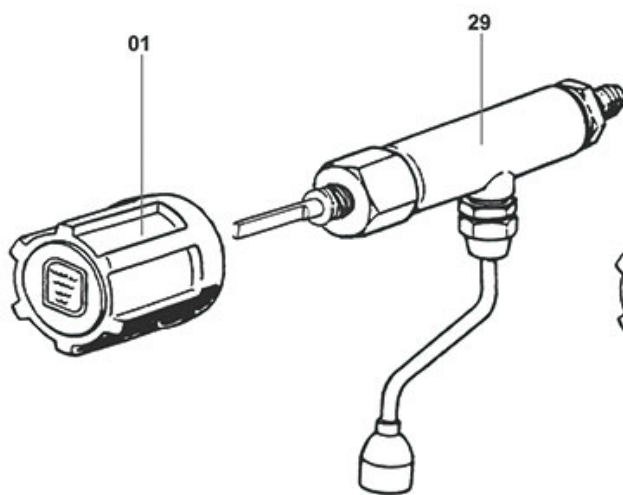

WATER/STEAM TAPS

MERCURY

VBM1502

VIBIEMME

Position	LF code no.	Description
1	1241336	TAP HANDLE WATER/STEAM
2	1241336	TAP HANDLE WATER/STEAM
6	1186734	TAP GASKET HOLDER
7	1186312	EPDM FLAT GASKET $\varnothing$ 15.5x7.5x4 mm
8	1186732	WASHER 15x8.4x1 mm
9	1324008	SPINDLE FOR WATER/STEAM TAP
11	1523453	COMPLETE DRAIN VALVE
12	1186330	BRASS WASHER $\varnothing$ 6x3x0.5 mm
13	1186311	NBR FLAT GASKET $\varnothing$ 13x4x4 mm
14	1186309	GASKET HOLDER BUSHING
16	1250157	TAP SPRING $\varnothing$ 12.5x30 mm
17	1186323	TEFLON FLAT GASKET $\varnothing$ 24x18x2 mm
18	1349352	TAP FITTING
19	1348036	NUT $\varnothing$ 3/8" WRENCH 21x6mm
20	1250549	SPRING $\varnothing$ 11x25 mm
21	1186556	O-RING R6 EPDM
24	1186065	FLAT GASKET $\varnothing$ 12x10x1 mm TEFLON
27	1449332	WATER PIPE NOZZLE
30	1449857	COMPLETE WATER PIPE
31	1449857	COMPLETE WATER PIPE