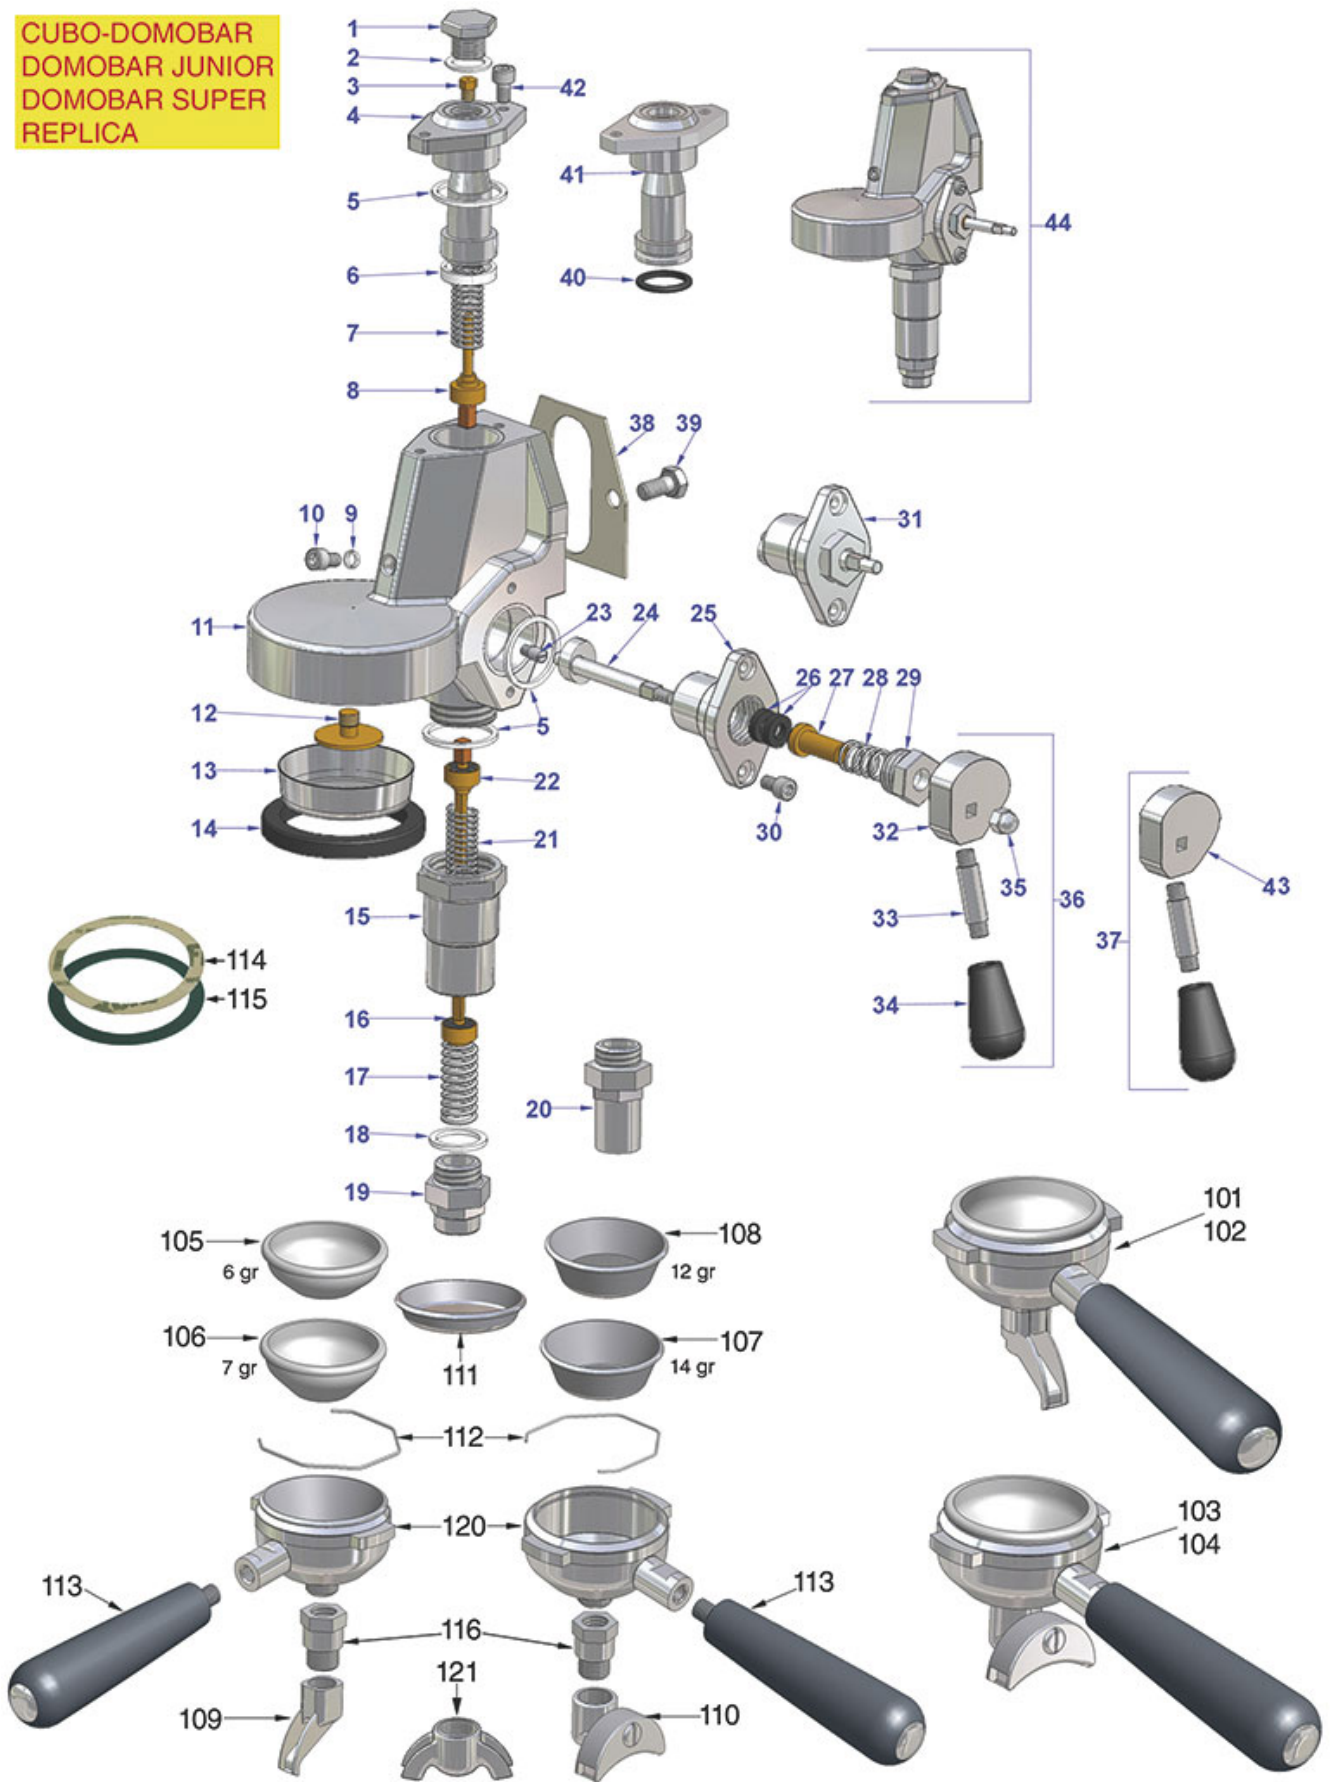

LEVER BREW GROUP

CUBO-DOMOBAR
DOMOBAR JUNIOR
DOMOBAR SUPER
REPLICA

VBM0202

Positions without LF code no.: upon request

VIBIEMME

Position	LF code no.	Description
1	1439001	CAP ø 16 mm FOR BREW GROUP
2	1186326	TEFLON FLAT GASKET ø 22x16x2 mm
3	1501566	NOZZLE M6x1 HOLE ø 0,5 mm
4	1192171	UPPER CHROME-PLATED SLEEVE
5	1186328	TEFLON FLAT GASKET ø 35x30x2 mm
6	1786283	FLAT TEFLON GASKET ø 25.5x21x5 mm
7	1250536	SPRING ø 13x42 mm
8	1324013	DELIVERY VALVE PIN
8	1523053	COMPLETE SPOUT VALVE
9	1786291	FLAT TEFLON GASKET ø 9.5x6x2 mm
12	1501561	GROUP SPRAY NOZZLE ø 30 mm M10x1
13	1081016	SHOWER SCREEN ø 60 mm
13	1081116	SHOWER SCREEN ø 60 mm
13	1081516	SHOWER ø 60 mm
14	1186721	FILTER HOLDER GASKET ø 74x57.5x8 mm
14	1186722	FILTER HOLDER GASKET ø 73x57x8 mm
14	1186723	FILTER HOLDER GASKET ø 73x57x8.5 mm
14	1186724	FILTER HOLDER GASKET ø 73x57x9 mm
14	1786065	FILTER HOLDER GASKET ø 73.5x57.5x8 mm
15	1192181	CHROME-PLATED DRAIN SLEEVE
16	1523453	COMPLETE DRAIN VALVE
17	1250515	SPRING ø 14x33 mm
18	1186117	TEFLON FLAT GASKET ø 26x21x2 mm
19	1349050	DRAIN CHROMIUM-PLATED FITTING
21	1250537	SPRING ø 14x45 mm
22	1324094	TRIANGULAR INFUSION PIN
23	1184005	CAM LOCKING STAINLESS STEEL SCREW M6
24	1324048	CAM ROD FOR COFFEE GROUP
25	1192183	CHROME-PLATED CAM HOLDER FITTING
26	1186312	EPDM FLAT GASKET ø 15.5x7.5x4 mm
27	1186313	CAM GUIDE BUSHING
28	1250538	SPRING ø 15x26 mm
29	1439533	STUFFING GLAND CHROME-PLATED FITTING
30	1184010	STAINLESS STEEL SCREW M6x10 UNI 9327
34	1241401	KNOB M8x1
35	1528047	BLIND HEXAGONAL NUT M6 UNI 5721
38	1186384	COFFEE GROUP GASKET 80x70x2 mm
38	1186508	COFFEE GROUP GASKET 77x73x2 mm
39	1528622	S/S SCREW T.E. M8x16 UNI 5739 DIN 24017
40	1186591	O-RING 0128 VITON
41	1192180	UPPER CHROME-PLATED SLEEVE
101	1165126	COMPLETE FILTER HOLDER 1 CUP VIBIEMME
103	1165125	COMPLETE FILTER HOLDER 2 CUPS VIBIEMME
104	1165127	COMPLETE FILTER HOLDER 2 CUPS VIBIEMME
105	1160251	1 CUP FILTER 6 g
106	1160335	1 CUP FILTER 7 g
107	1160337	2-CUP FILTER 14 GRAMS
108	1160252	2-CUP FILTER 12 GRAMS
109	1022501	SINGLE SPOUT ø 3/8"
110	1022502	DOUBLE SPOUT ø 3/8"
111	1160339	BLIND FILTER
112	1250101	FILTER BLOCKING SPRING ø 1,00 mm INOX
113	1241060	FILTER HOLDER KNOB M10
114	1190001	PAPER SEAL ø 73x59x0.8 mm
115	1190002	RUBBER SEAL ø 73x59x1 mm EPDM
116	1022103	CHROME-PLATED EXTENSION F/SPOUTS ø 3/8"
120	1165063	FILTER HOLDER VIBIEMME