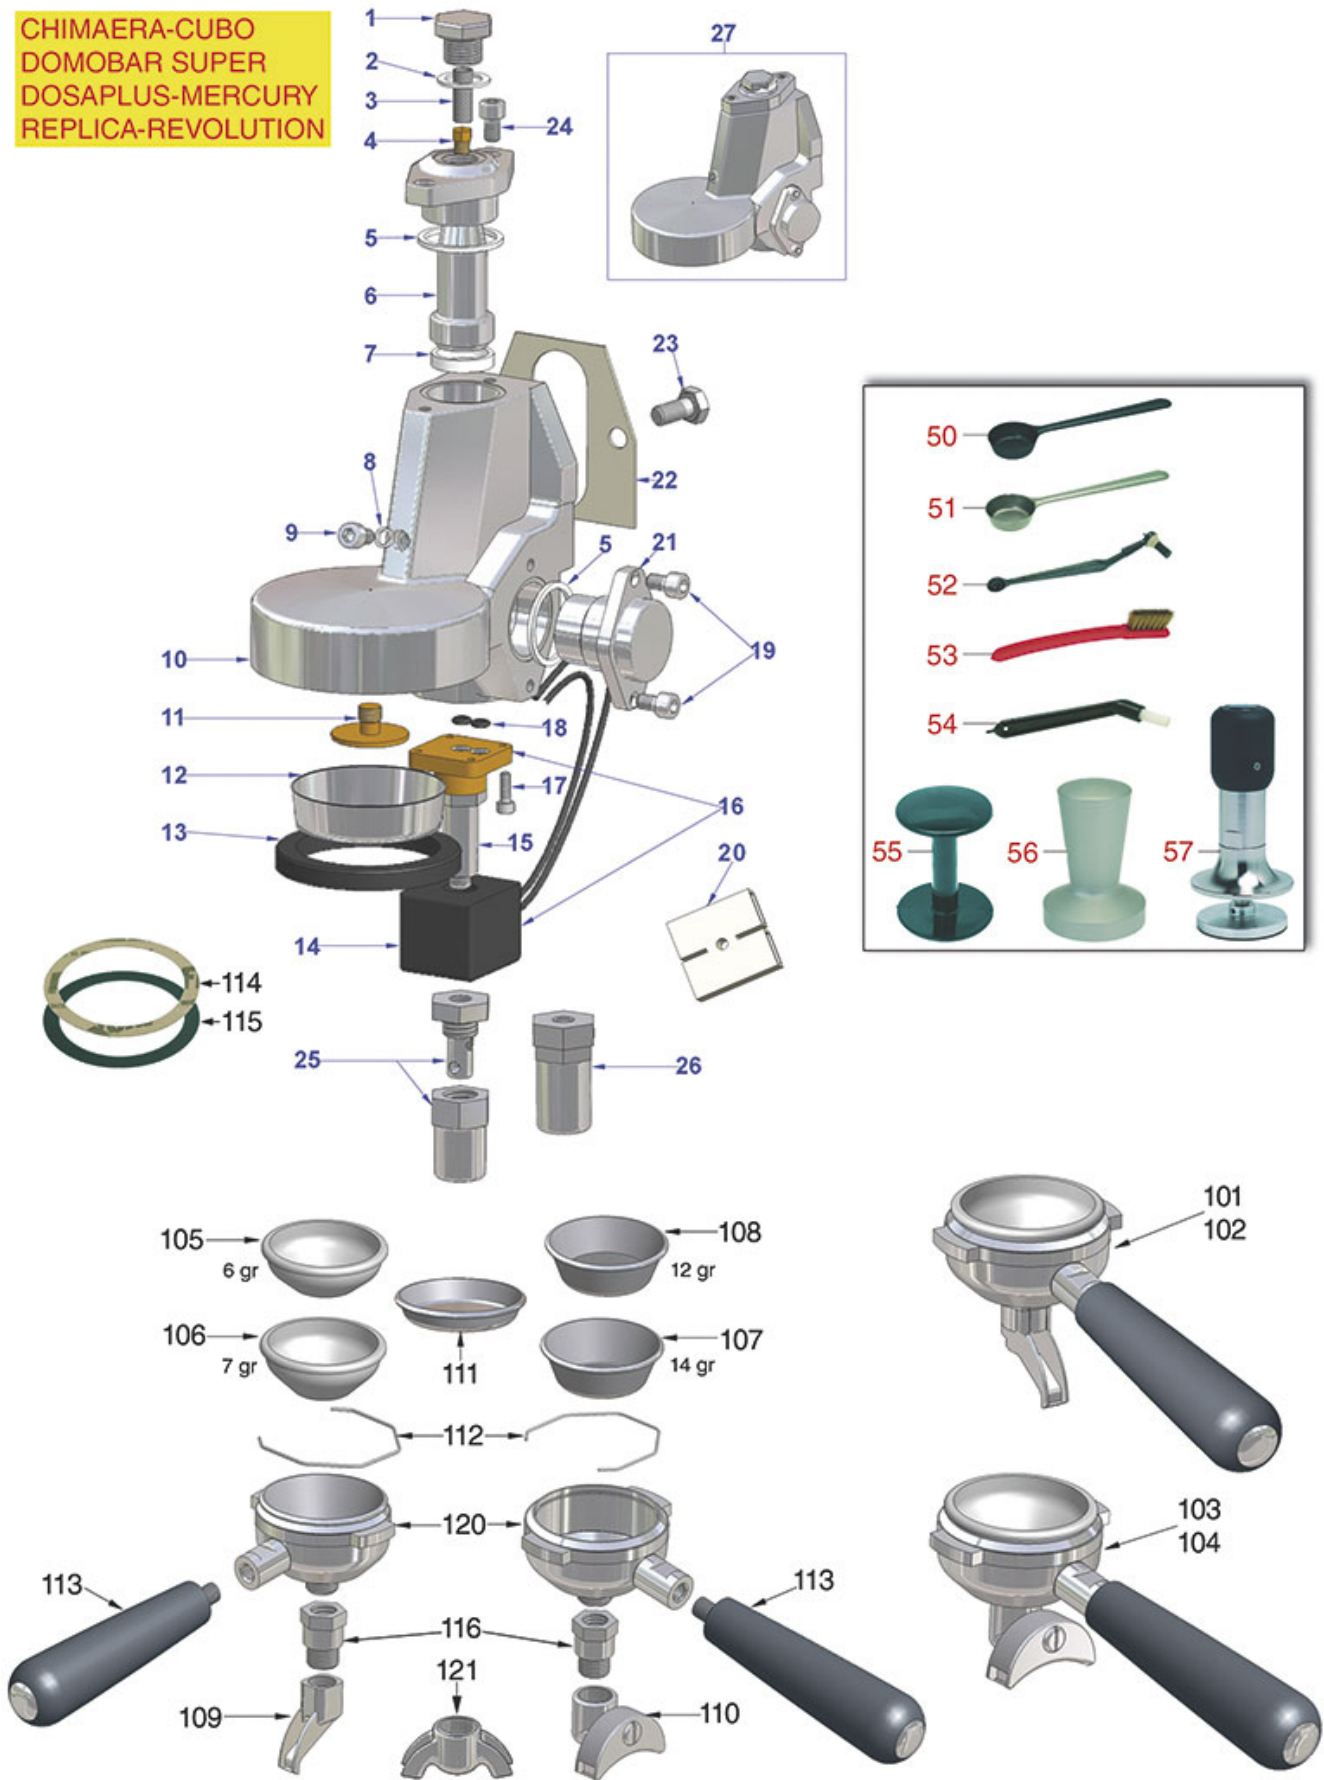

BREW GROUP WITH SOLENOID VALVE

CHIMAERA-CUBO
DOMOBAR SUPER
DOSAPLUS-MERCURY
REPLICA-REVOLUTION

VBM0102

Positions without LF code no.: upon request

VIBIEMME

Position	LF code no.	Description
1	1439001	CAP ø 16 mm FOR BREW GROUP
2	1186326	TEFLON FLAT GASKET ø 22x16x2 mm
4	1501566	NOZZLE M6x1 HOLE ø 0,5 mm
5	1186328	TEFLON FLAT GASKET ø 35x30x2 mm
6	1192171	UPPER CHROME-PLATED SLEEVE
7	1786283	FLAT TEFLON GASKET ø 25.5x21x5 mm
8	1786291	FLAT TEFLON GASKET ø 9.5x6x2 mm
11	1501561	GROUP SPRAY NOZZLE ø 30 mm M10x1
12	1081016	SHOWER SCREEN ø 60 mm
12	1081116	SHOWER SCREEN ø 60 mm
12	1081516	SHOWER ø 60 mm
13	1186721	FILTER HOLDER GASKET ø 74x57.5x8 mm
13	1186722	FILTER HOLDER GASKET ø 73x57x8 mm
13	1186723	FILTER HOLDER GASKET ø 73x57x8.5 mm
13	1186724	FILTER HOLDER GASKET ø 73x57x9 mm
13	1786065	FILTER HOLDER GASKET ø 73.5x57.5x8 mm
14	1120361	COIL PARKER YB09 220/230V 9W 50/60Hz
15	1120339	3-WAY MECHANICAL COMPONENT PARKER
16	1120349	3-WAY SOLENOID VALVE PARKER 230V 50/60Hz
17	1184006	S/S SCREW T.C.C.E.I. M4x12 UNI 7984
18	1186612	O-RING 02025 VITON
19	1184010	STAINLESS STEEL SCREW M6x10 UNI 9327
20	1247002	TERMINAL BLOCK 2 POLES PA21 15A 300V
21	1192169	CHROME-PLATED LATERAL CAP
22	1186384	COFFEE GROUP GASKET 80x70x2 mm
22	1186508	COFFEE GROUP GASKET 77x73x2 mm
23	1528622	S/S SCREW T.E. M8x16 UNI 5739 DIN 24017
25	1349007	DRAIN CHROMIUM-PLATED FITTING
26	1192174	CHROME-PLATED OUTLET FITTING
50	1069001	PLASTIC MEASURING SPOON 20 ml
51	1069002	STAINLESS STEEL MEASURING SPOON 20 ml
52	1384003	BLACK SHOWER CLEANING BRUSH
53	1384002	BRUSH FOR MAINTENANCE
54	1384001	BRUSH FOR COFFEE SHOWER
55	1385002	NYLON COFFEE TAMPER ø 50/57 mm
56	1385042	POLISHED ALUMINUM TAMPER ø 58 mm
56	1385053	ANODISED ALUMINUM TAMPER ø 58 mm
57	1385600	DYNAMOMETRIC MANUAL COFFEE TAMPER ø 57mm
101	1165126	COMPLETE FILTER HOLDER 1 CUP VIBIEMME
103	1165125	COMPLETE FILTER HOLDER 2 CUPS VIBIEMME
104	1165127	COMPLETE FILTER HOLDER 2 CUPS VIBIEMME
105	1160251	1 CUP FILTER 6 g
106	1160335	1 CUP FILTER 7 g
107	1160337	2-CUP FILTER 14 GRAMS
108	1160252	2-CUP FILTER 12 GRAMS
109	1022501	SINGLE SPOUT ø 3/8"
110	1022502	DOUBLE SPOUT ø 3/8"
111	1160339	BLIND FILTER
112	1250101	FILTER BLOCKING SPRING ø 1,00 mm INOX
113	1241060	FILTER HOLDER KNOB M10
114	1190001	PAPER SEAL ø 73x59x0.8 mm
115	1190002	RUBBER SEAL ø 73x59x1 mm EPDM
116	1022103	CHROME-PLATED EXTENSION F/SPOUTS ø 3/8"
120	1165063	FILTER HOLDER VIBIEMME