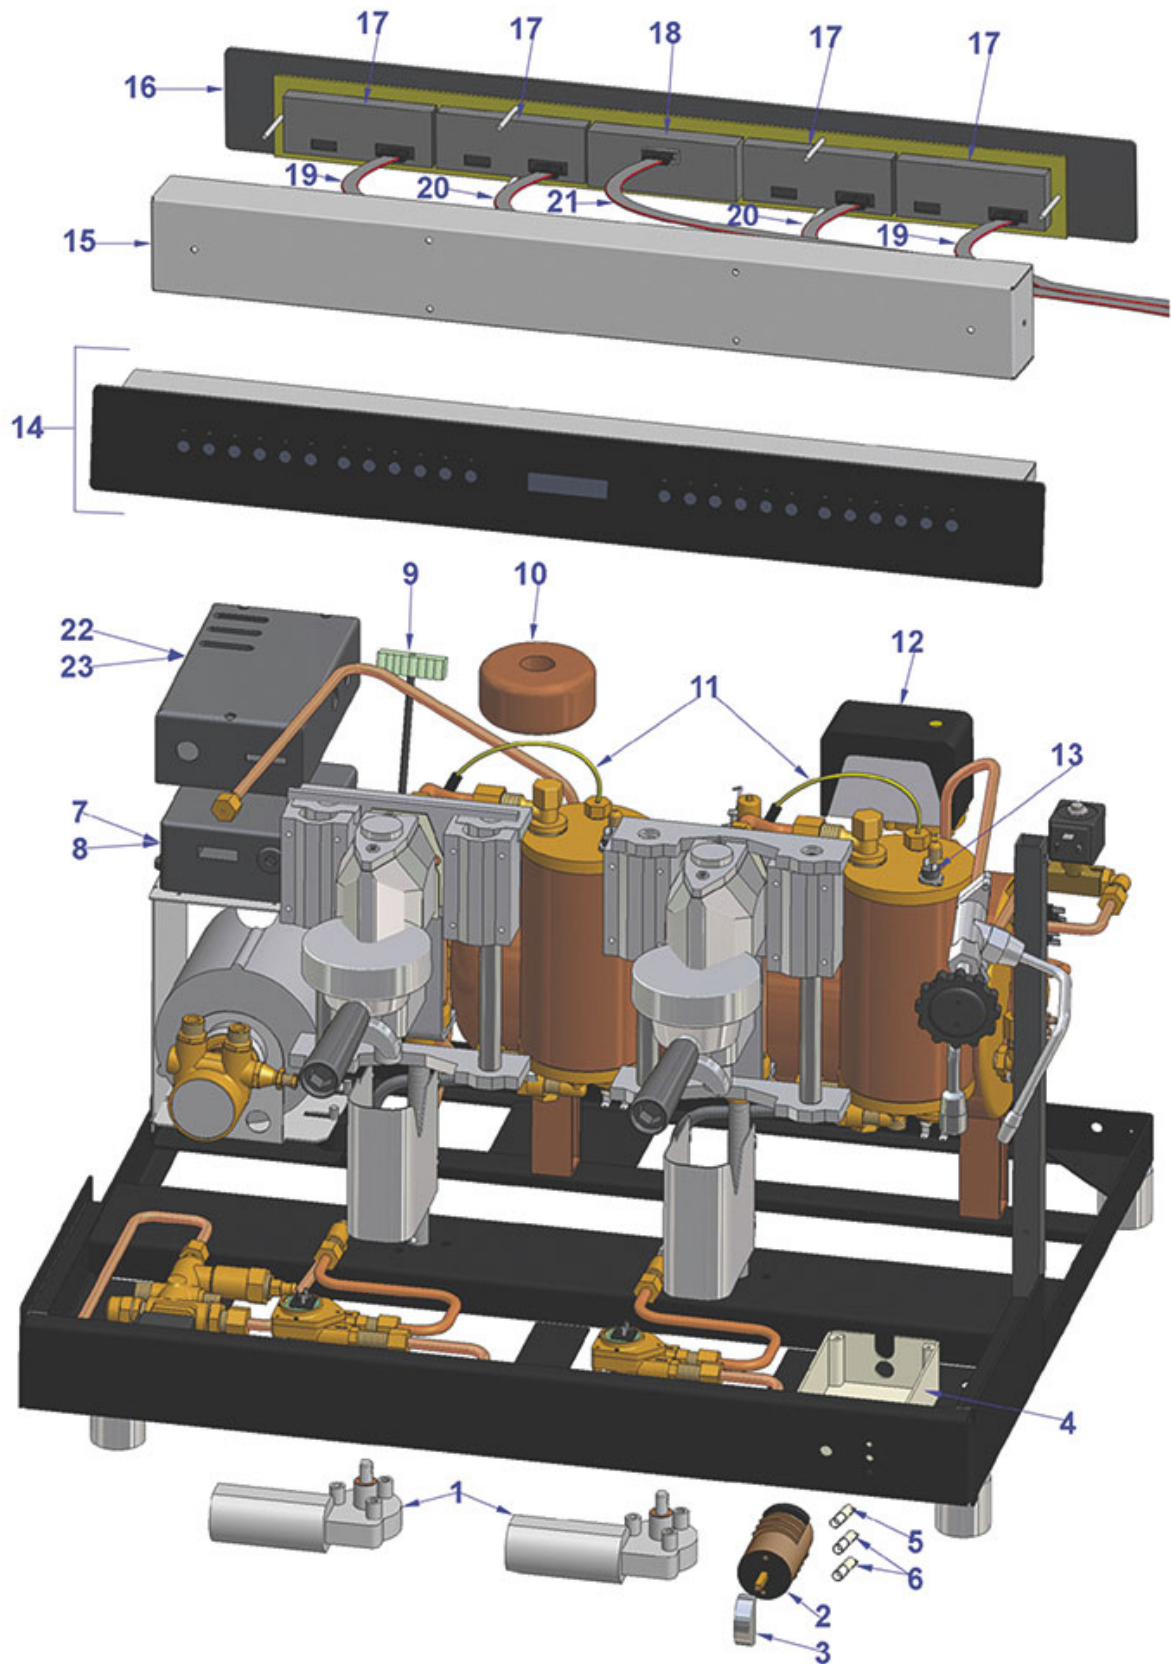

ELECTRICAL PARTS CHIMAERA

CHIMAERA

VBM6002

Positions without LF code no.: upon request

VIBIEMME

Position	LF code no.	Description
2	1057034	SELECTOR SWITCH 0-3 POSITIONS 16A 300V
5	1221061	GREEN INDICATOR LIGHT 250V
6	1221062	RED INDICATOR LIGHT 250V
11	1397059	TEMPERATURE PROBE $\varnothing$ 1/4" M
12	1320531	PRESSURE SWITCH P302/6 3-POLES 30A
13	1443077	CONTACT THERMOSTAT 130°C 16A 250V
22	1054053	DOSER CONTROL BOX 3 GROUPS 240V