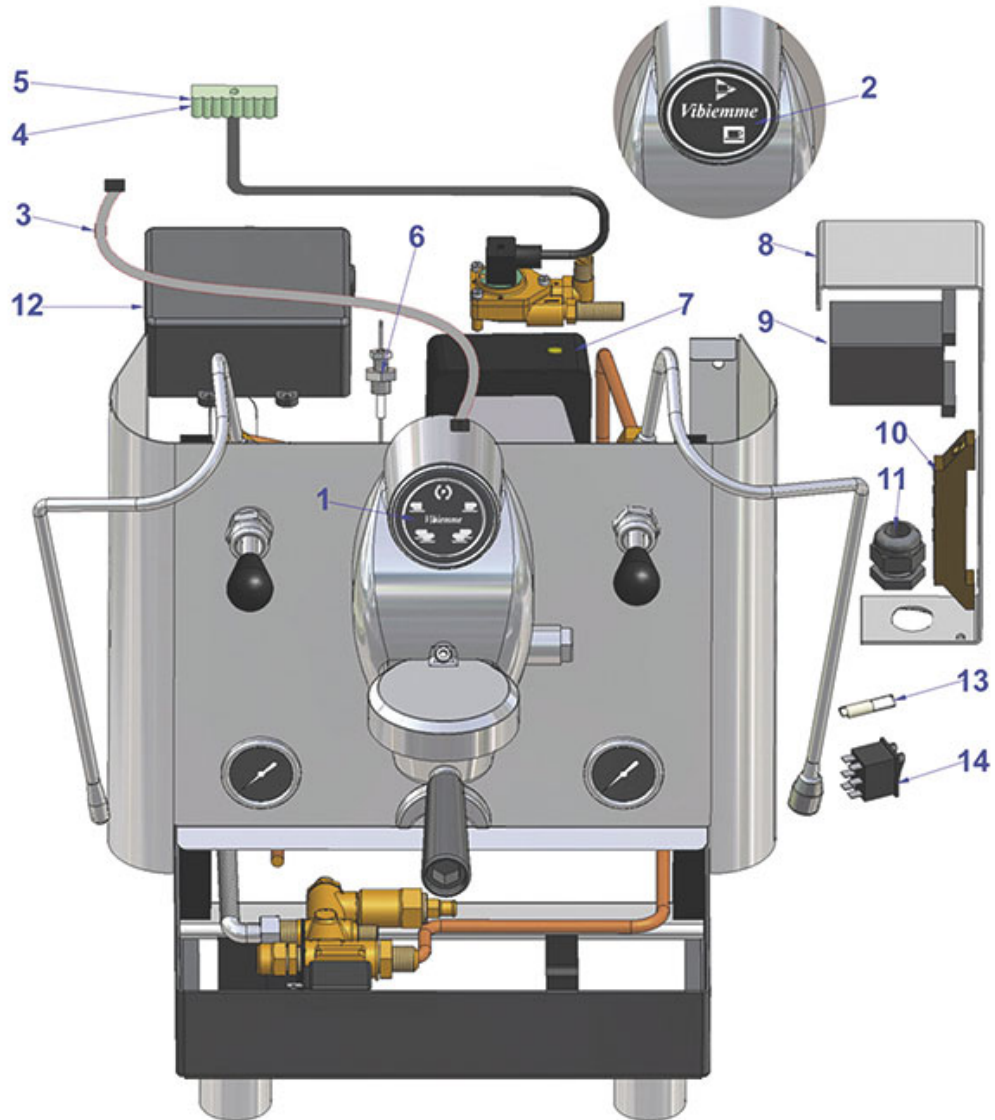

ELECTRICAL PARTS LOLLO

LOLLO

VIBIEMME

Position	LF code no.	Description
1	1319589	PUSH-BUTTON PANEL 5 BUTTONS
2	1319590	PUSH-BUTTON PANEL 2 BUTTONS
6	3341011	LEVEL PROBE $\varnothing$ 1/4" M - 140 mm
7	1320531	PRESSURE SWITCH P302/6 3-POLES 30A
12	1054054	DOSER CONTROL BOX 1/2 GROUPS 230V
13	1221062	RED INDICATOR LIGHT 250V
14	1319591	DOUBLE BIPOLAR SWITCH BLACK 250V