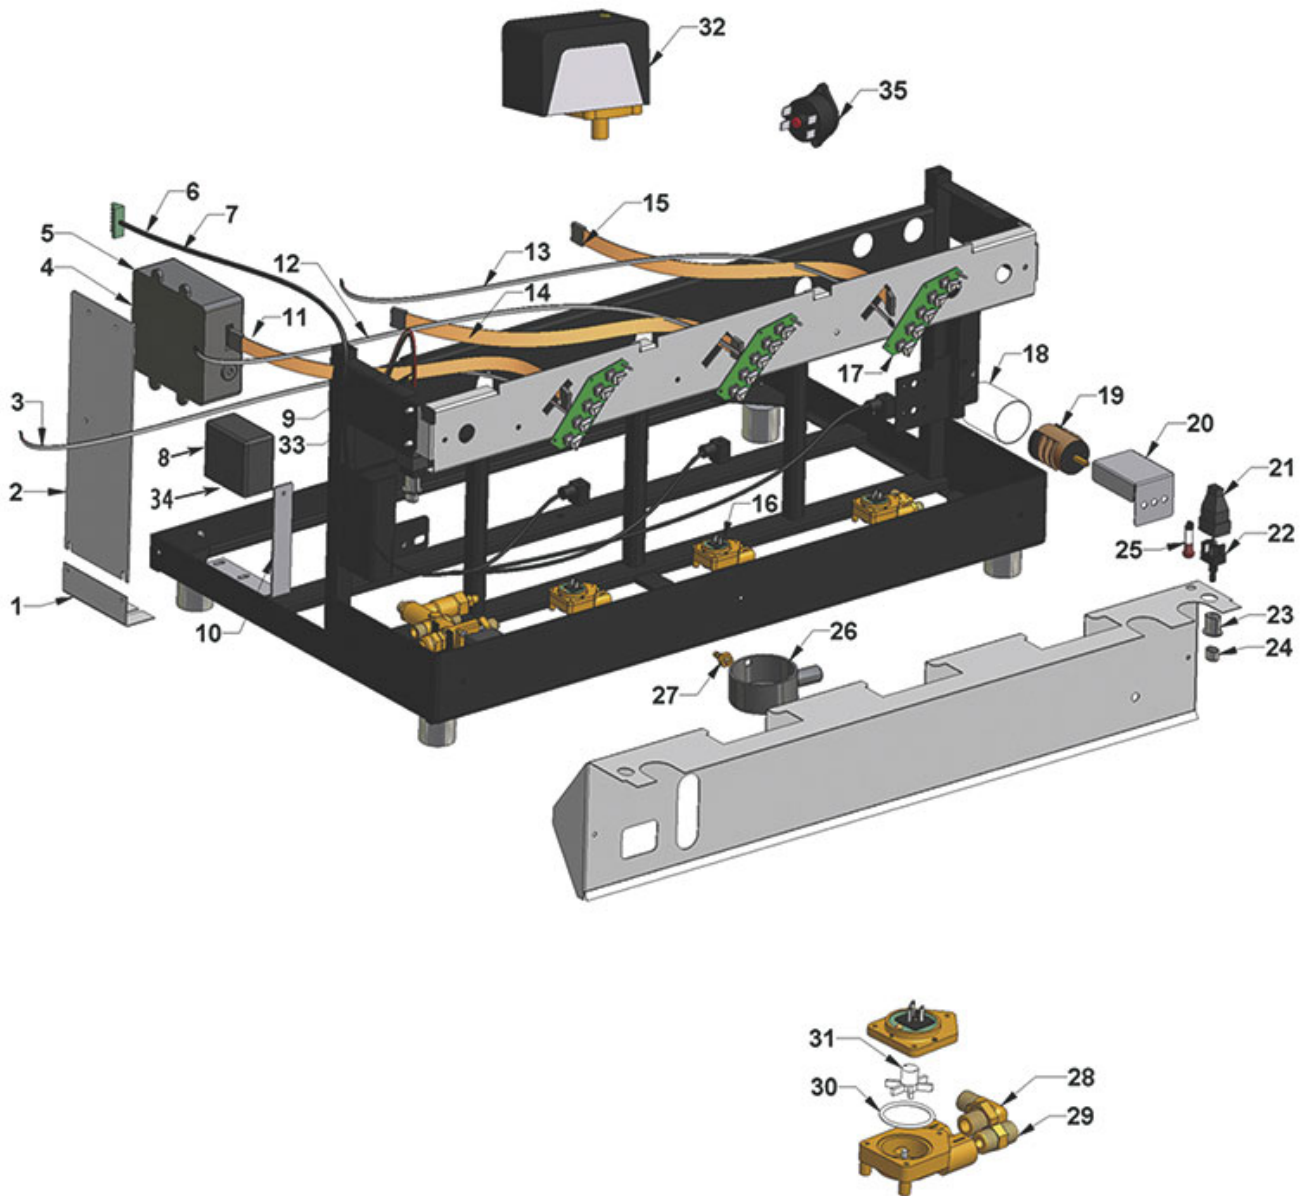

ELECTRICAL PARTS REVOLUTION

REVOLUTION

VIBIEMME

Position	LF code no.	Description
4	1054006	DOSER CONTROL BOX 3 GROUPS 230V
8	1054056	DOSER CONTROL BOX 2/3 GROUPS 240V
16	1455351	VOLUMETRIC FLOWMETER GICAR
17	1319440	PUSH-BUTTON PANEL 5 BUTTONS
19	1057034	SELECTOR SWITCH 0-3 POSITIONS 16A 300V
22	1319005	BIPOLAR SWITCH 16A 250V
24	1319595	OVAL CHROMED PUSH-BUTTON 17x12.5 mm
25	1221060	RED INDICATOR LIGHT 250V
26	1527020	DRAIN TANK
32	1320531	PRESSURE SWITCH P302/6 3-POLES 30A
35	1443078	CONTACT THERMOSTAT 130°C 10A 250V