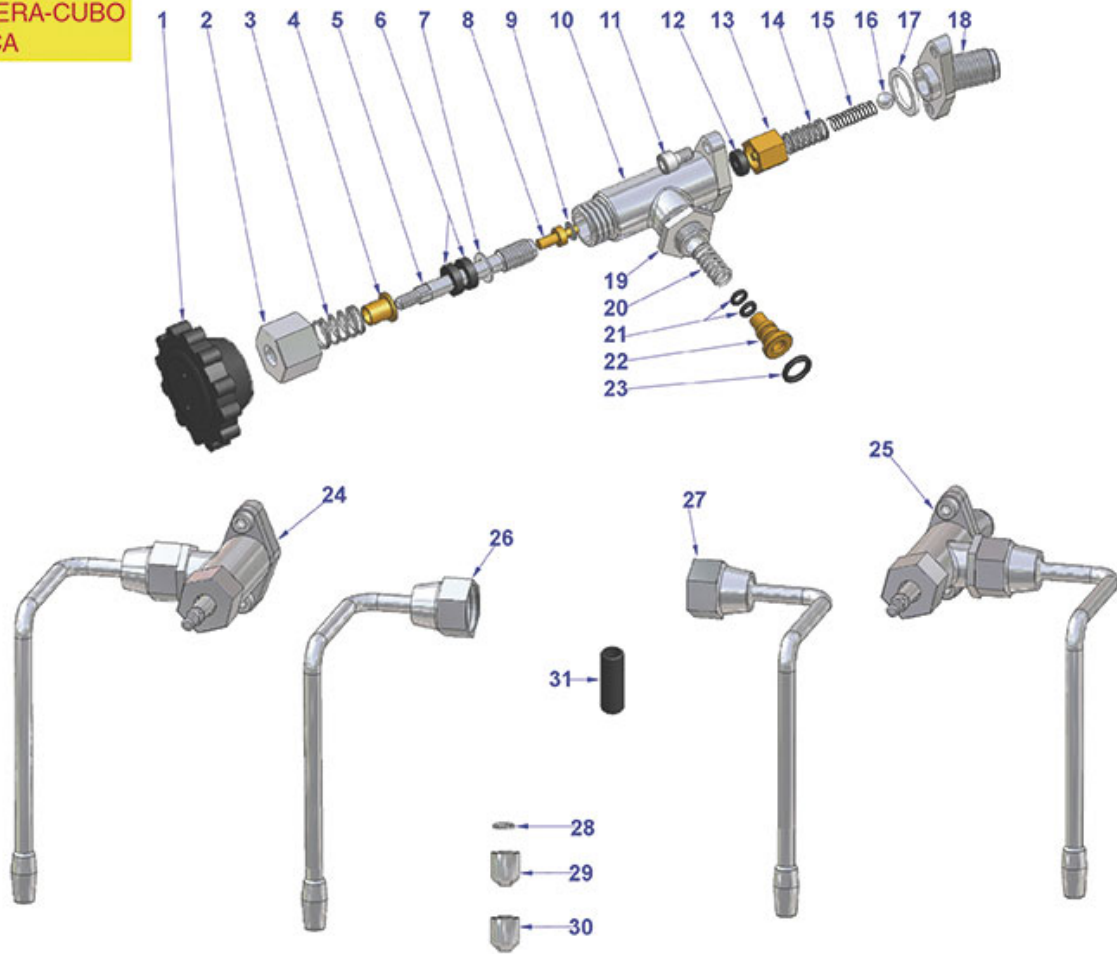

WATER/STEAM TAPS

CHIMAERA-CUBO
REPLICA

VBM1002

VIBIEMME

Position	LF code no.	Description
1	1241461	WATER/STEAM TAP KNOB
2	1548011	CHROME-PLATED NUT FOR TAP
3	1250521	SPRING $\varnothing$ 15x17 mm
4	1186322	TAP ROD BUSHING
5	1324086	TAP HANDLE SPINDLE
6	1186312	EPDM FLAT GASKET $\varnothing$ 15.5x7.5x4 mm
7	1186732	WASHER 15x8.4x1 mm
8	1324026	TAP SPINDLE
9	1528008	WASHER 17x8x2 mm UNI 6592
11	1184010	STAINLESS STEEL SCREW M6x10 UNI 9327
12	1186311	NBR FLAT GASKET $\varnothing$ 13x4x4 mm
13	1186122	GASKET HOLDER FOR TAP
14	1250157	TAP SPRING $\varnothing$ 12.5x30 mm
15	1250202	NON-RETURN VALVE SPRING $\varnothing$ 8x30 mm
16	1323003	STAINLESS STEEL BALL $\varnothing$ 8 mm
17	1186323	TEFLON FLAT GASKET $\varnothing$ 24x18x2 mm
18	1548025	FLANGE $\varnothing$ 3/8"
19	1348036	NUT $\varnothing$ 3/8" WRENCH 21x6mm
20	1250549	SPRING $\varnothing$ 11x25 mm
21	1186556	O-RING R6 EPDM
23	1186236	O-RING 03043 VITON
24	1548016	LH COMPLETE STEAM TAP
24	1548017	LH COMPLETE STEAM TAP
25	1348842	STEAM TAP ASSY
25	1548014	RH COMPLETE STEAM TAP
25	1548015	RH COMPLETE STEAM TAP
26	1549037	COMPLETE LH STEAM PIPE $\varnothing$ 8 mm
27	1449856	STEAM PIPE COMPLETE
27	1449857	COMPLETE WATER PIPE
27	1549036	COMPLETE RH STEAM PIPE $\varnothing$ 8 mm
28	1186065	FLAT GASKET $\varnothing$ 12x10x1 mm TEFLON
30	1549040	STEAM SPRINKLER $\varnothing$ 1/8" F 2 HOLES
31	1187501	BURN PREVENTING PIPE HANDGRIP $\varnothing$ 8 mm
101	1241461	WATER/STEAM TAP KNOB
102	1349069	RUBBERPIECE HOLDING STANDARD FITTING
103	1250521	SPRING $\varnothing$ 15x17 mm
104	1186322	TAP ROD BUSHING
105	1186312	EPDM FLAT GASKET $\varnothing$ 15.5x7.5x4 mm
106	1186732	WASHER 15x8.4x1 mm
107	1324086	TAP HANDLE SPINDLE
108	1528008	WASHER 17x8x2 mm UNI 6592
109	1324026	TAP SPINDLE
111	1186311	NBR FLAT GASKET $\varnothing$ 13x4x4 mm
112	1186122	GASKET HOLDER FOR TAP
113	1250157	TAP SPRING $\varnothing$ 12.5x30 mm
114	1186323	TEFLON FLAT GASKET $\varnothing$ 24x18x2 mm
115	1349352	TAP FITTING
116	1449367	COMPLETE WATER PIPE
117	1186236	O-RING 03043 VITON
119	1186556	O-RING R6 EPDM
120	1250549	SPRING $\varnothing$ 11x25 mm
121	1348036	NUT $\varnothing$ 3/8" WRENCH 21x6mm