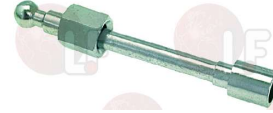

VIBIEMME

1449857 COMPLETE WATER PIPE
for Coffee machine (VIBIEMME) REPLICA