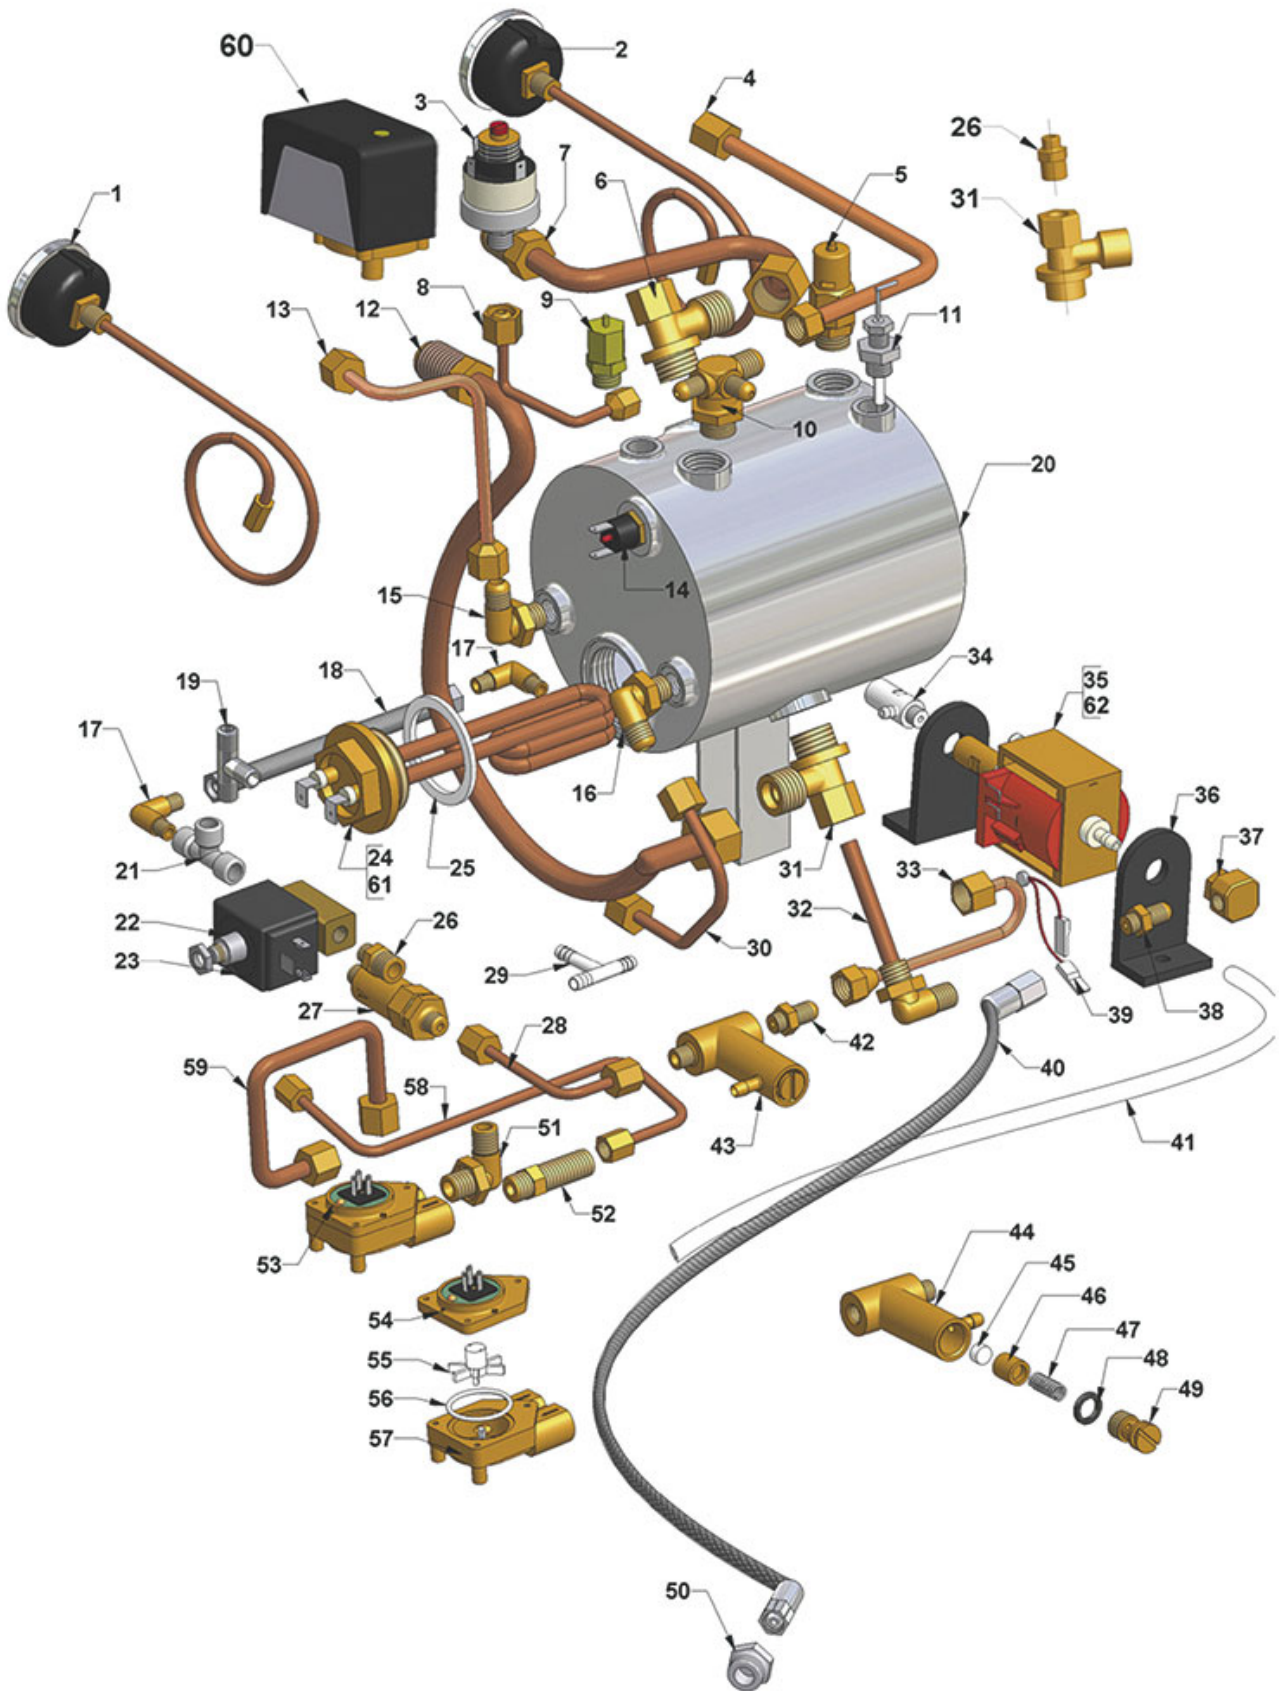

BOILER DOMOBAR SUPER

DOMOBAR SUPER

VIBIEMME

Position	LF code no.	Description
1	1245001	PUMP PRESSURE GAUGE ø 41 mm 0÷16 bar
1	1245072	PUMP PRESSURE GAUGE ø 40 mm 0÷16 bar
2	1245002	BOILER PRESSURE GAUGE ø 41 mm 0÷2.5 bar
2	1245073	BOILER PRESSURE GAUGE ø 40 mm 0÷4 bar
3	1320025	PRESSURE SWITCH PS15.01 0.9-1.7 BAR 1/4"
5	1523021	BOILER VALVE ø 3/8"M
6	1349014	BOILER FITTING ø 1/2"M-1/2"M
9	1523534	BOILER VALVE ø 1/4"M
11	3341011	LEVEL PROBE ø 1/4"M - 140 mm
15	1349002	ELBOW FITTING ø 1/4"M-1/4"M
17	1349274	ELBOW FITTING ø 1/8"M-1/8"M
22	1120261	SOLENOID VALVE PARKER 2 WAYS 230V 50/60Hz
23	1120260	SOLENOID VALVE PARKER 2 WAYS 230V 50/60Hz
24	1755279	HEATING ELEMENT 1800W 230V
25	1186623	TEFLON FLAT GASKET ø 53x42x3 mm
27	1523028	NON-RETURN VALVE ø 1/8"M-1/8"M
31	1349278	BOILER FITTING ø 1/2"M-1/2"M-1/4"F
32	1550006	INJECTOR PIPE ø 1/4"M - 65 mm
34	1331019	VALVE S2
35	1122735	VIBRATORY PUMP EX5 48W 230V 50Hz
36	1331023	SQUARE DAMPER EX-EP-EK-EA
39	1331048	THERMAL PROTECTOR 100°C
43	1349276	BYPASS FITTING ø 1/8"M-1/8"F
45	1786284	BLIND GASKET ø 10x5 mm SILICONE
48	1186236	O-RING 03043 VITON
53	1455351	VOLUMETRIC FLOWMETER GICAR
60	1320531	PRESSURE SWITCH P302/6 3-POLES 30A