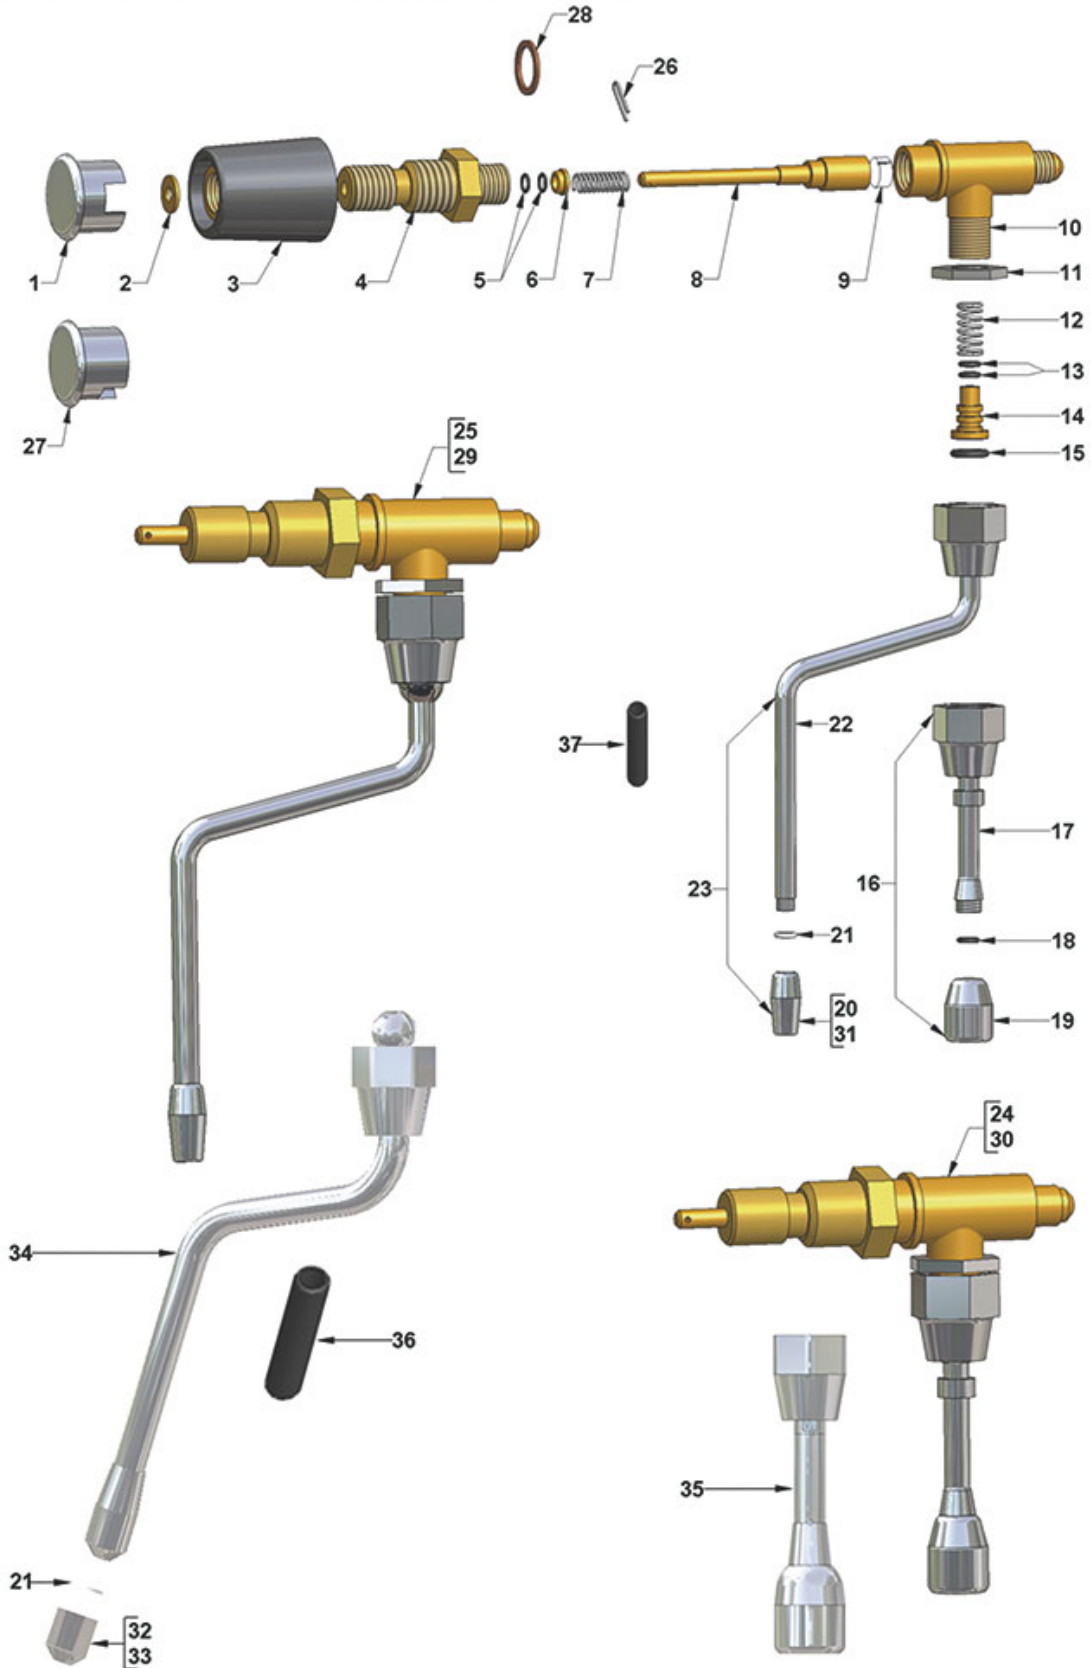

WATER/STEAM TAPS

EVOLUTION-KOMETA-MINIMAX-REVOLUTION-SILVER

VIBIEMME

Position	LF code no.	Description
1	1241057	STEAM CAP FOR KNOB
2	1528141	FLAT WASHER $\varnothing$ 22x6.5x5 mm
3	1241003	KNOB FOR WATER/STEAM TAP
4	1349471	TAP PIN
4	1349504	NUT FOR TAP $\varnothing$ 1/2"
6	1548012	GASKET HOLDER
7	1250415	TAP SPRING $\varnothing$ 10x32 mm
8	1324066	TAP SPINDLE
11	1349351	NUT $\varnothing$ 3/8"
12	1250151	SPRING $\varnothing$ 12x15 mm FOR STEAM PIPE
12	1250348	SPRING $\varnothing$ 10.5x29.3 mm STEAM PIPE
13	1186556	O-RING R6 EPDM
14	1186670	STEAM PIPE BUSHING $\varnothing$ 12x5 mm
15	1186236	O-RING 03043 VITON
16	1449061	COMPLETE WATER PIPE
18	1186556	O-RING R6 EPDM
19	1449332	WATER PIPE NOZZLE
21	1186065	FLAT GASKET $\varnothing$ 12x10x1 mm TEFLON
23	1449064	COMPLETE STEAM PIPE $\varnothing$ 8 mm
24	1358011	WATER INLET TAP
25	1548022	COMPLETE STEAM TAP
26	1389001	PIN $\varnothing$ 2x20 mm UNI 1336
27	1241058	WATER CAP FOR KNOB
28	1786289	FLAT COPPER GASKET $\varnothing$ 22x17x2 mm
31	1549040	STEAM SPRINKLER $\varnothing$ 1/8" F 2 HOLES
37	1187501	BURN PREVENTING PIPE HANDGRIP $\varnothing$ 8 mm