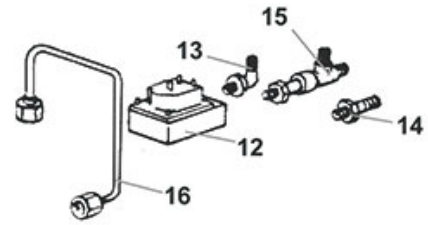

ELECTRICAL PARTS DOSAPLUS

DOSAPLUS

- 01 gr.2 key prog.
- 02 gr.3 key prog.
- 03 gr.2 no key prog.
- 04 gr.3 no key prog.

VBM6702