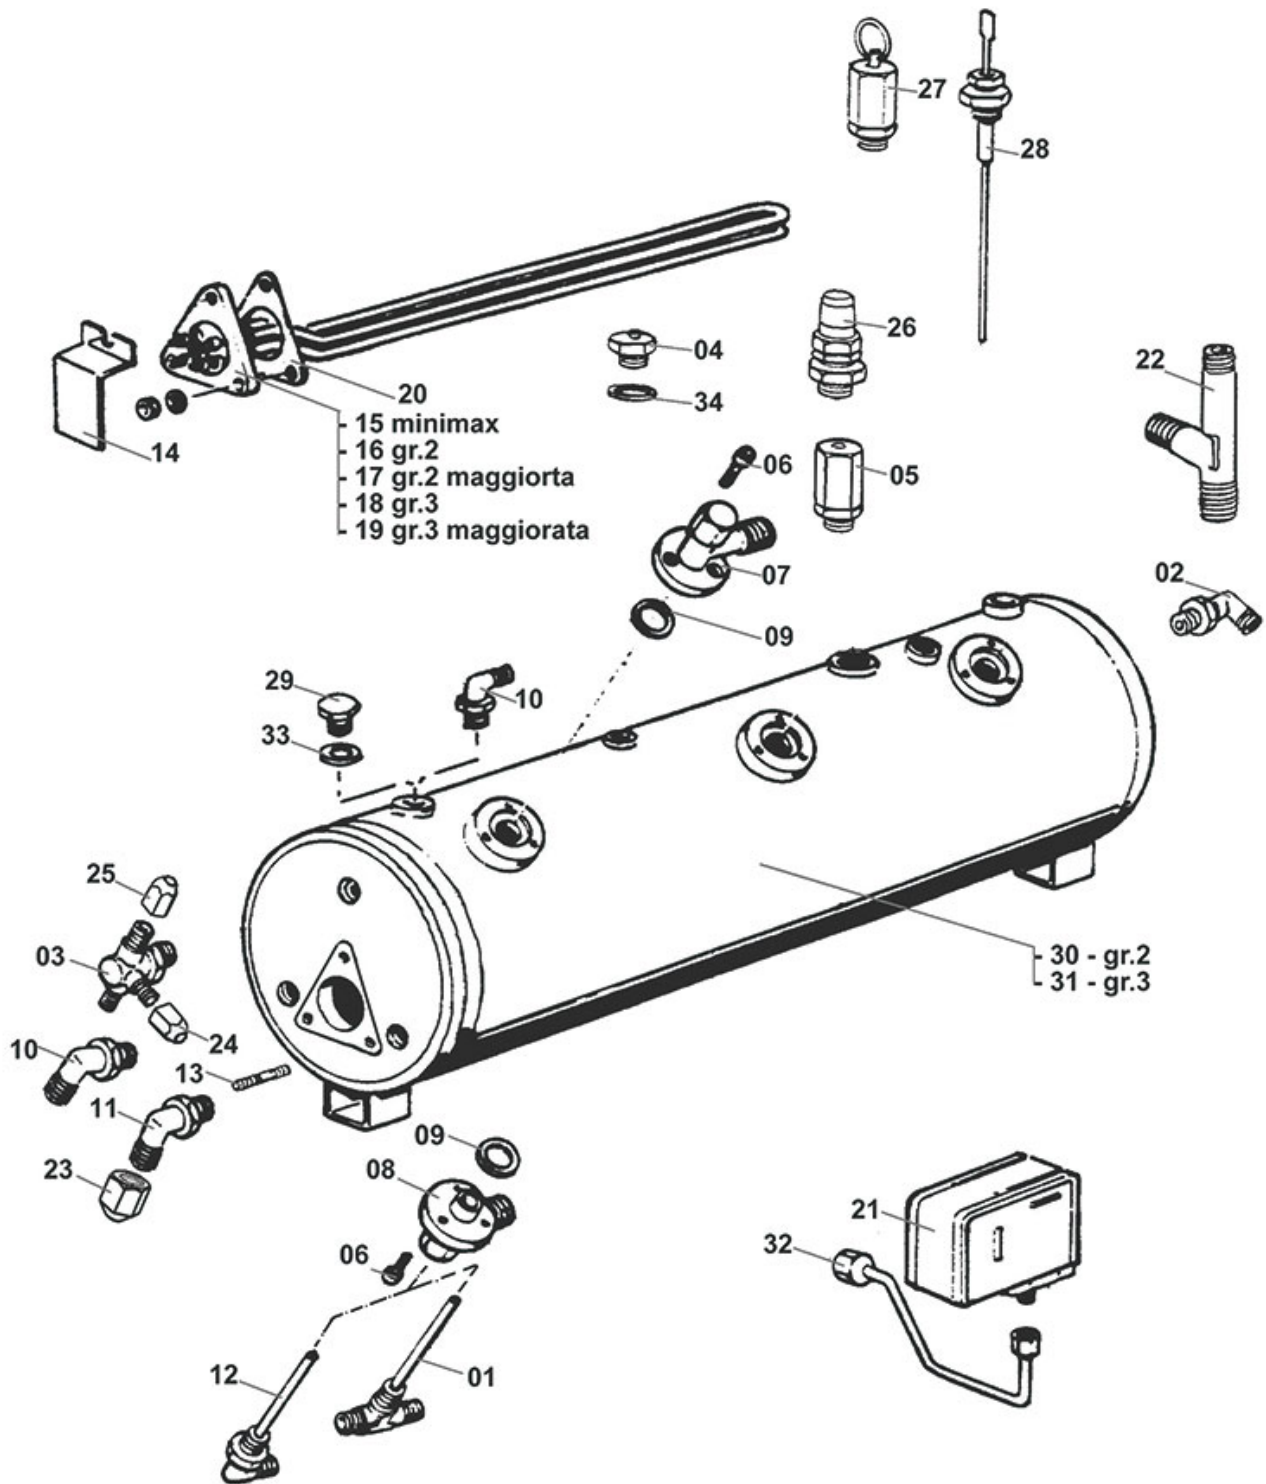

BOILER KOMETA

KOMETA

VIBIEMME

Position	LF code no.	Description
1	1550007	INJECTOR PIPE $\varnothing$ 1/4"M-1/4"M-1/4"M
2	1349002	ELBOW FITTING $\varnothing$ 1/4"M-1/4"M
4	1523534	BOILER VALVE $\varnothing$ 1/4"M
5	1515020	BOILER VALVE $\varnothing$ 1/2"M
12	1550006	INJECTOR PIPE $\varnothing$ 1/4"M - 65 mm
15	1755283	HEATING ELEMENT 2700W 230V
17	1755228	HEATING ELEMENT 4000W 230V
19	1755333	HEATING ELEMENT 5000W 230V
20	1186634	TRIANGULAR GASKET FOR HEATING ELEMENT
21	1320531	PRESSURE SWITCH P302/6 3-POLES 30A
26	1515019	BOILER VALVE $\varnothing$ 1/2"M
28	3341011	LEVEL PROBE $\varnothing$ 1/4"M - 140 mm
29	1439001	CAP $\varnothing$ 16 mm FOR BREW GROUP
33	1186326	TEFLON FLAT GASKET $\varnothing$ 22x16x2 mm