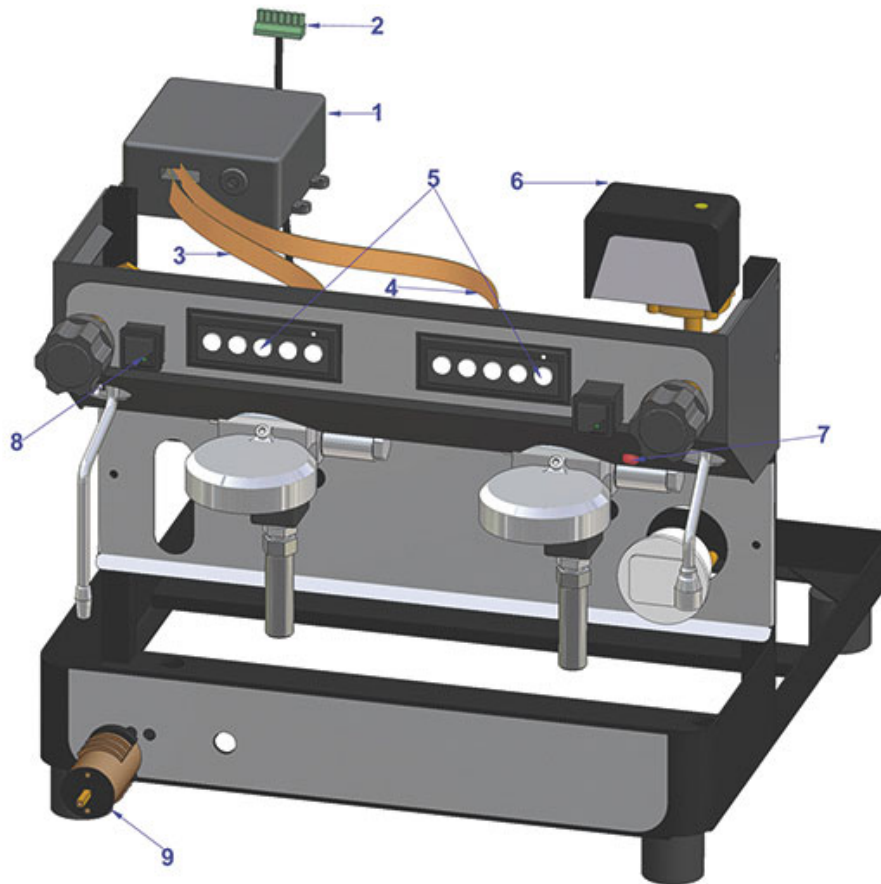

ELECTRICAL PARTS MINIMAX

MINIMAX

VBM7402

Positions without LF code no.: upon request

VIBIEMME

Position	LF code no.	Description
1	1054006	DOSER CONTROL BOX 3 GROUPS 230V
5	1319148	PUSH-BUTTON PANEL 5 BUTTONS
6	1320531	PRESSURE SWITCH P302/6 3-POLES 30A
7	1221060	RED INDICATOR LIGHT 250V
8	1319561	BLACK BIPOLAR SWITCH 16A 250V
9	1319036	SELECTOR SWITCH 0-2 POSITIONS 20A 690V
10	1341006	LEVEL REGULATOR RL30/1E/2C/C 230V