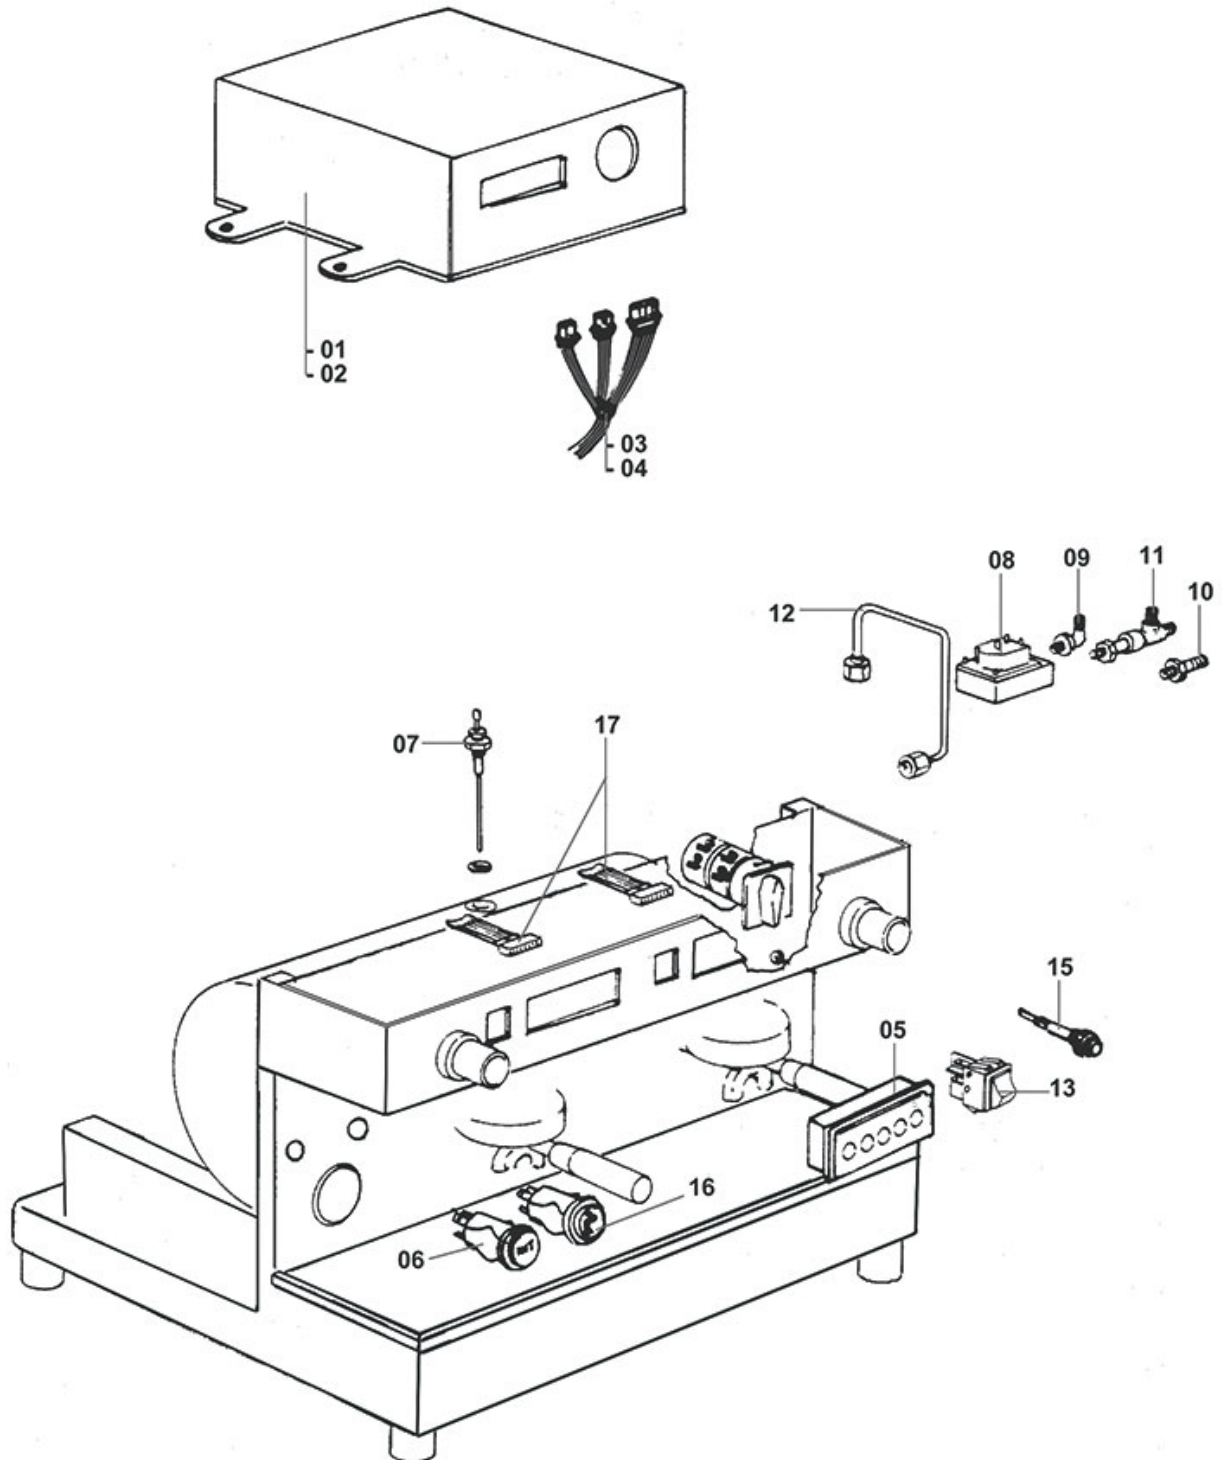

ELECTRICAL PARTS SILVER

SILVER

VBM7802

VIBIEMME

Position	LF code no.	Description
1	1054001	DOSER CONTROL BOX 2 GROUPS 230V
2	1054004	DOSER CONTROL BOX 3 GROUPS 230V
5	1319140	PUSH-BUTTON PANEL 5 BUTTONS
6	3319948	RED BIPOLAR SWITCH 16A 250V
7	3341011	LEVEL PROBE $\varnothing$ 1/4"M - 140 mm
8	1455351	VOLUMETRIC FLOWMETER GICAR
13	3319529	BLACK BIPOLAR SWITCH 10A 250V
14	1319036	SELECTOR SWITCH 0-2 POSITIONS 20A 690V
15	1221060	RED INDICATOR LIGHT 250V
16	1319627	RED BIPOLAR SWITCH 16A 250V