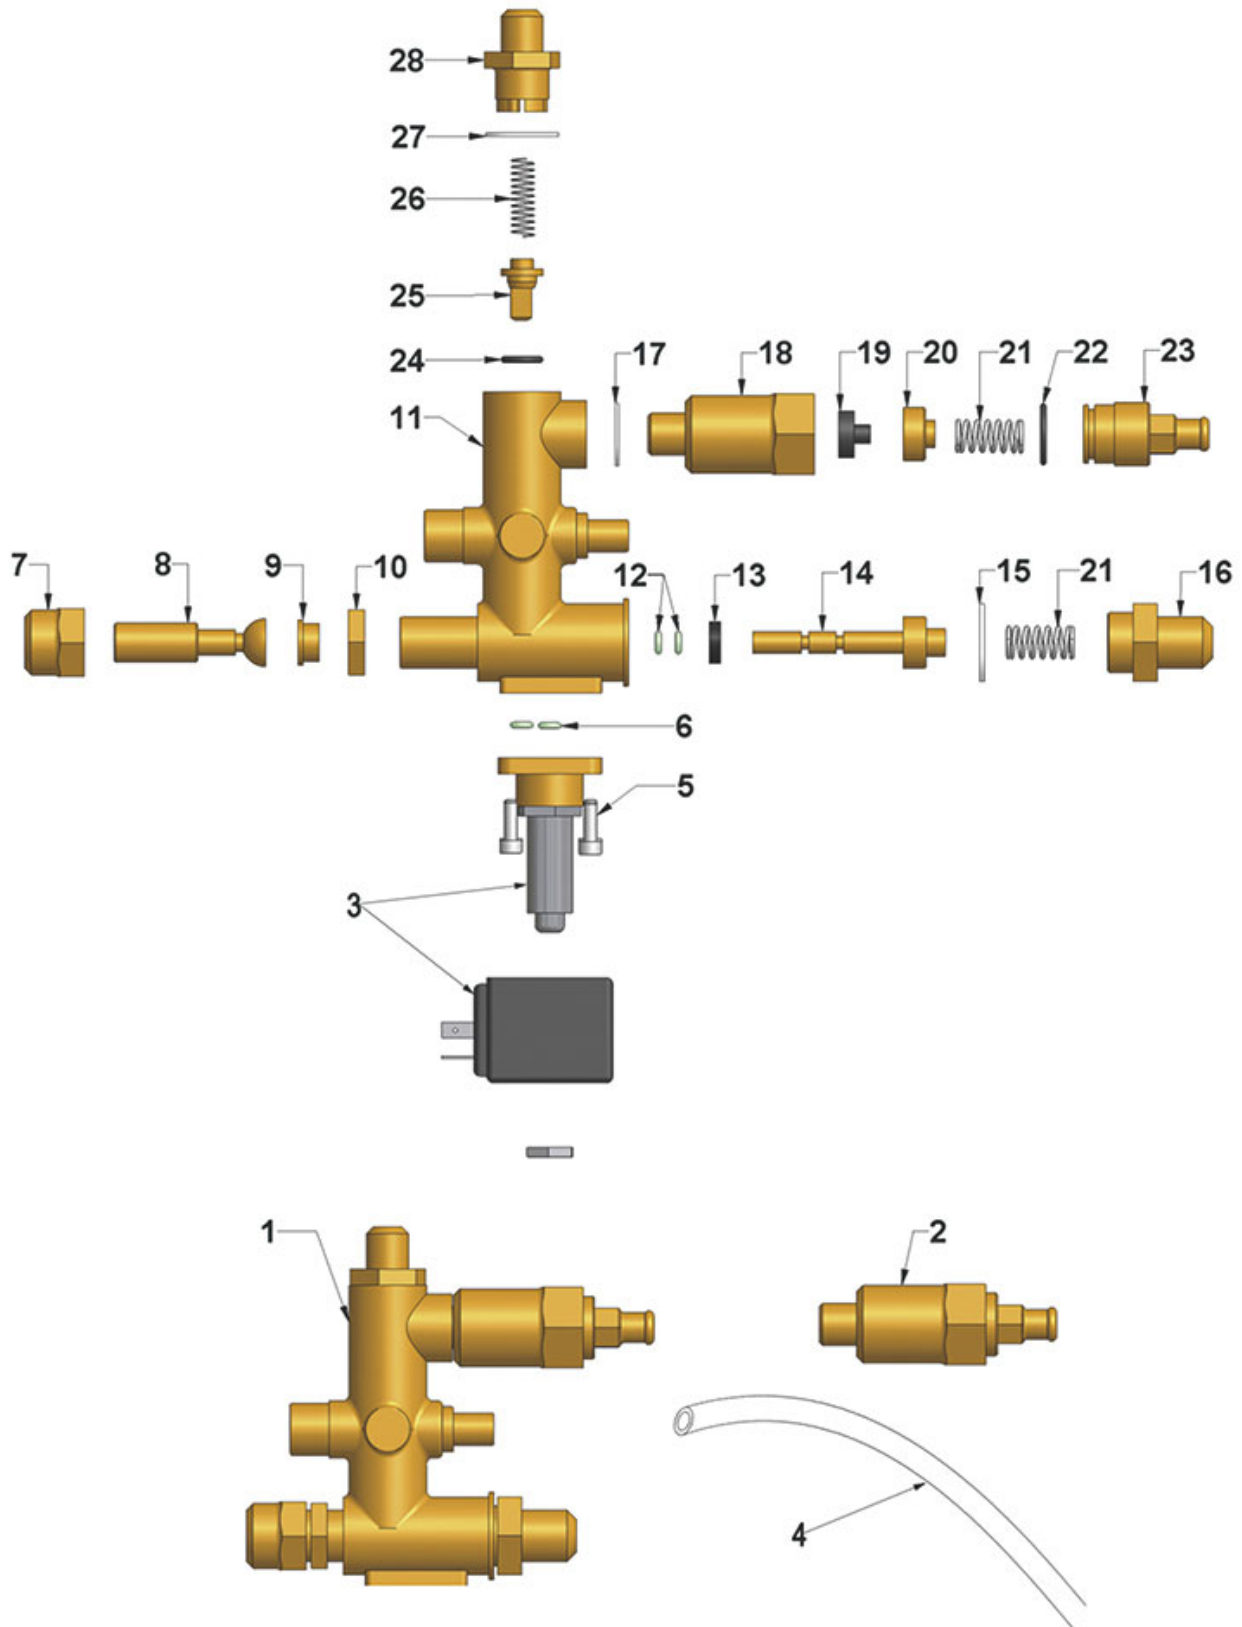

WATER INLET TAP

CHIMAERA-EVOLUTION-LOLLO-REPLICA-REVOLUTION

VIBIEMME

Position	LF code no.	Description
1	1358010	WATER INLET TAP
2	1720010	EXPANSION VALVE $\varnothing$ 1/4" M
3	1120258	SOLENOID VALVE PARKER 2 WAYS 230V 50/60Hz
4	1449683	SILICONE HOSE $\varnothing$ 5x10 SHORE 60 - 10 m
5	1184006	S/S SCREW T.C.C.E.I. M4x12 UNI 7984
6	1186612	O-RING 02025 VITON
8	1324162	SHORT PIN FOR INLET TAP
9	1358009	CONTROL SHAFT BUSHING
12	1786286	O-RING R4 EPDM
13	1186311	NBR FLAT GASKET $\varnothing$ 13x4x4 mm
15	1186117	TEFLON FLAT GASKET $\varnothing$ 26x21x2 mm
19	1186129	FLAT EPDM GASKET $\varnothing$ 15/6x10 mm
21	1250349	SPRING $\varnothing$ 14.5x28 mm INLET TAP
22	1786295	GASKET ORM 0017-20 EPDM
25	1720011	TRIANGULAR NON-RETURN VALVE
26	1250202	NON-RETURN VALVE SPRING $\varnothing$ 8x30 mm
27	1186314	TEFLON FLAT GASKET $\varnothing$ 22x17x2 mm