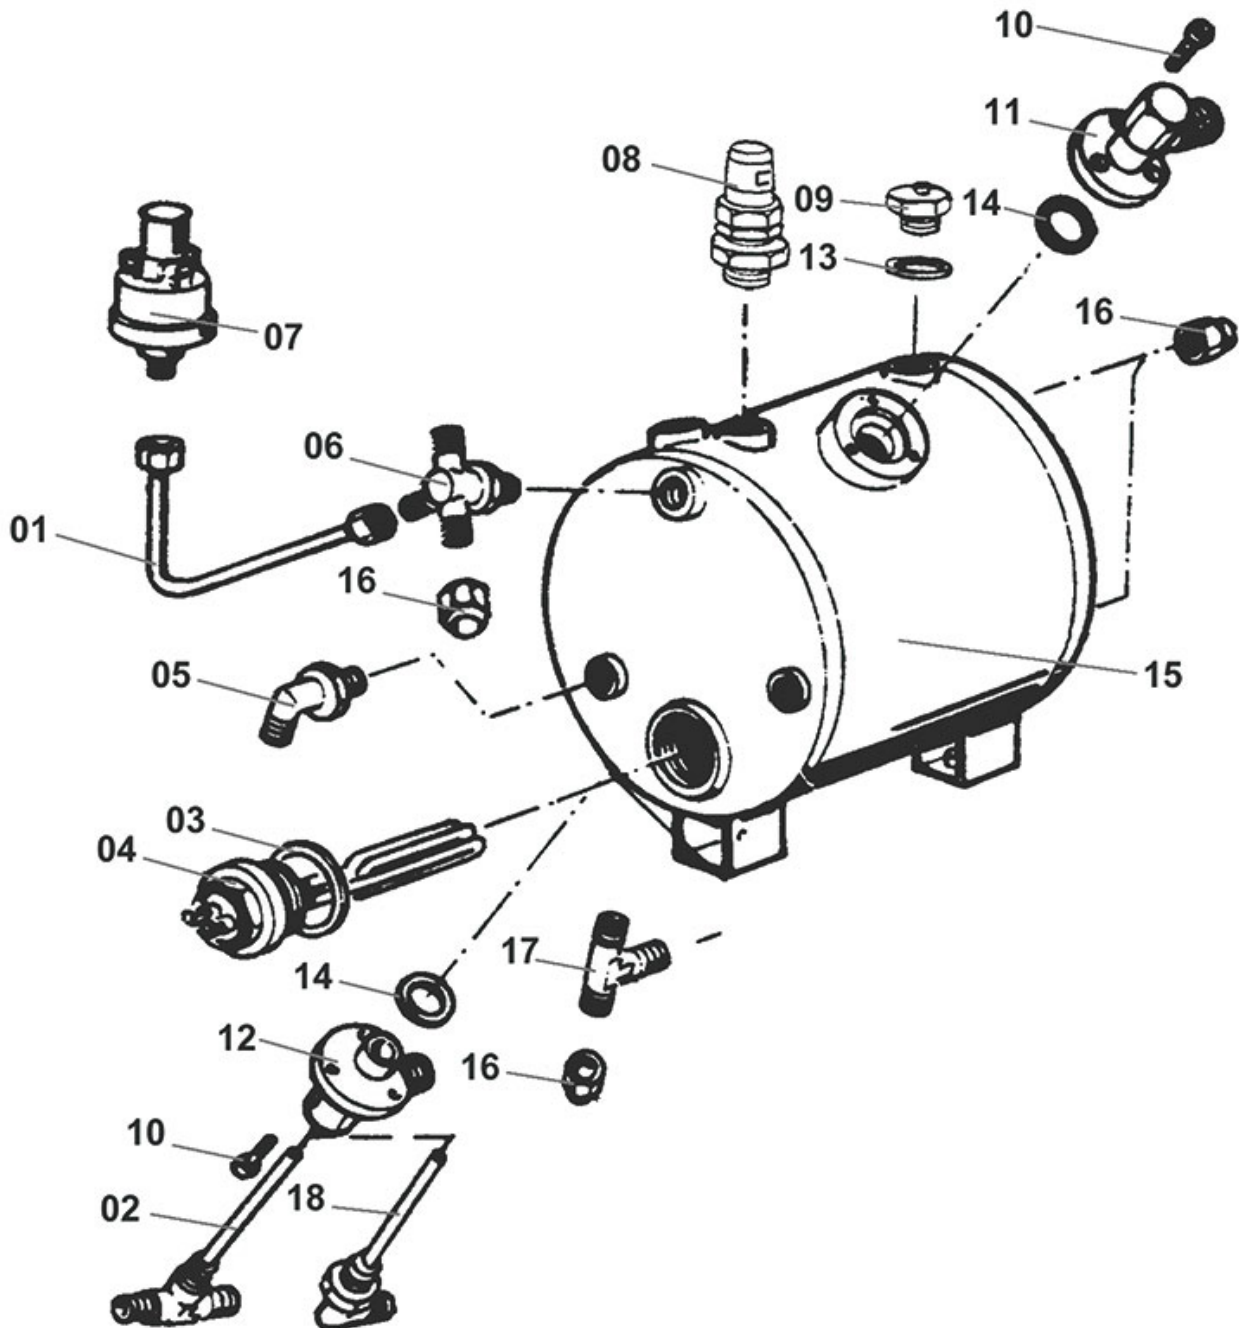

BOILER KOMETA

KOMETA

VBM4902

VIBIEMME

Position	LF code no.	Description
2	1550007	INJECTOR PIPE $\varnothing$ 1/4"M-1/4"M-1/4"M
3	1186623	TEFLON FLAT GASKET $\varnothing$ 53x42x3 mm
4	1755279	HEATING ELEMENT 1800W 230V
5	1349002	ELBOW FITTING $\varnothing$ 1/4"M-1/4"M
7	1320025	PRESSURE SWITCH PS15.01 0.9-1.7 BAR 1/4"
8	1523021	BOILER VALVE $\varnothing$ 3/8"M
9	1523534	BOILER VALVE $\varnothing$ 1/4"M
14	1186623	TEFLON FLAT GASKET $\varnothing$ 53x42x3 mm
18	1550006	INJECTOR PIPE $\varnothing$ 1/4"M - 65 mm