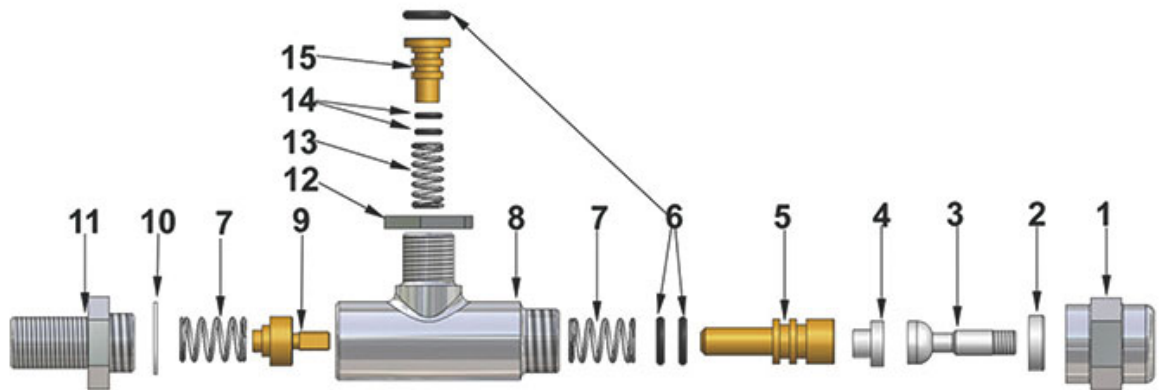

WATER/STEAM TAPS

LOLLO

VBM1402

Positions without LF code no.: upon request

VIBIEMME

Position	LF code no.	Description
6	1186236	O-RING 03043 VITON
7	1250356	SPRING $\varnothing$ 13x27 mm STEAM TAP
9	1523427	NON-RETURN VALVE
10	1186731	TEFLON FLAT GASKET $\varnothing$ 24x19x2 mm
12	1348036	NUT $\varnothing$ 3/8" WRENCH 21x6mm
13	1250348	SPRING $\varnothing$ 10.5x29.3 mm STEAM PIPE
14	1186556	O-RING R6 EPDM
17	1241401	KNOB M8x1
20	1549034	COMPLETE RH STEAM PIPE $\varnothing$ 8 mm
21	1549035	COMPLETE LH STEAM PIPE $\varnothing$ 8 mm
22	1449367	COMPLETE WATER PIPE
23	1449332	WATER PIPE NOZZLE
24	1186065	FLAT GASKET $\varnothing$ 12x10x1 mm TEFLON