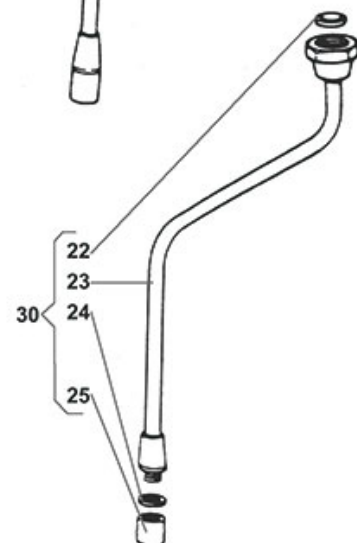

WATER/STEAM TAPS

MERCURY

VBM1502

VIBIEMME

Position	LF code no.	Description
1	1241336	TAP HANDLE WATER/STEAM
2	1241336	TAP HANDLE WATER/STEAM
6	1186734	TAP GASKET HOLDER
7	1186312	EPDM FLAT GASKET $\varnothing$ 15.5x7.5x4 mm
8	1186732	WASHER 15x8.4x1 mm
9	1324008	SPINDLE FOR WATER/STEAM TAP
11	1523453	COMPLETE DRAIN VALVE
12	1186330	BRASS WASHER $\varnothing$ 6x3x0.5 mm
13	1186311	NBR FLAT GASKET $\varnothing$ 13x4x4 mm
14	1186309	GASKET HOLDER BUSHING
16	1250157	TAP SPRING $\varnothing$ 12.5x30 mm
17	1186323	TEFLON FLAT GASKET $\varnothing$ 24x18x2 mm
18	1349352	TAP FITTING
19	1348036	NUT $\varnothing$ 3/8" WRENCH 21x6mm
20	1250549	SPRING $\varnothing$ 11x25 mm
21	1186556	O-RING R6 EPDM
24	1186065	FLAT GASKET $\varnothing$ 12x10x1 mm TEFLON
27	1449332	WATER PIPE NOZZLE
30	1449857	COMPLETE WATER PIPE
31	1449857	COMPLETE WATER PIPE