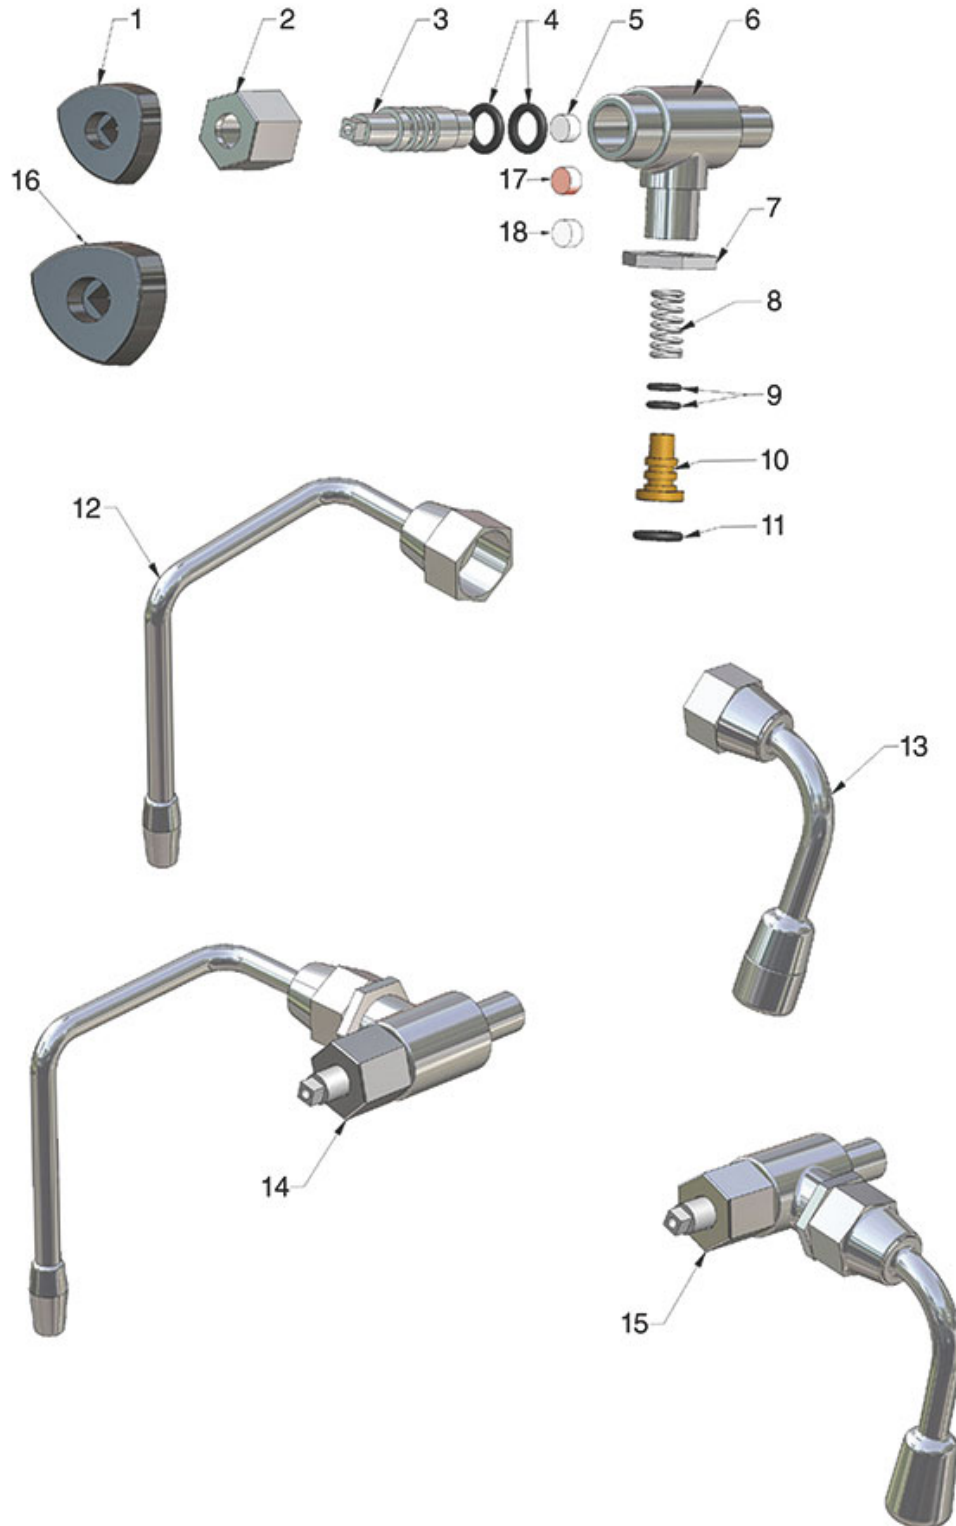

WATER/STEAM TAPS

DOMOBAR JUNIOR-DOMOBAR SUPER

VIBIEMME

Position	LF code no.	Description
2	1548011	CHROME-PLATED NUT FOR TAP
3	1548018	WATER/STEAM TAP PIN
4	1186236	O-RING 03043 VITON
5	1786284	BLIND GASKET $\varnothing$ 10x5 mm SILICONE
7	1348036	NUT $\varnothing$ 3/8" WRENCH 21x6mm
8	1250348	SPRING $\varnothing$ 10.5x29.3 mm STEAM PIPE
9	1186556	O-RING R6 EPDM
11	1186236	O-RING 03043 VITON
12	1549038	COMPLETE STEAM PIPE $\varnothing$ 8 mm
13	1449367	COMPLETE WATER PIPE
14	1548023	COMPLETE STEAM TAP
15	1548024	COMPLETE WATER TAP
16	1241183	WATER/STEAM TAP KNOB
17	1786294	BLIND GASKET $\varnothing$ 10x5 mm SILICONE
18	1786296	BLIND GASKET $\varnothing$ 9.5x5 mm TEFLON