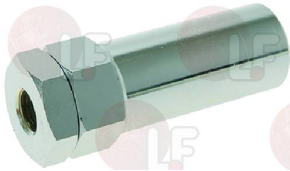

VIBIEMME RACCATN

Suitable for:

**1192173 CHROME-PLATED OUTLET FITTING**  
overall length 83 mm  
for Coffee machine (VIBIEMME) EVOLUTION - KOMETA  
Lollo - MINIMAX - SILVER

VIBIEMME ASSTASCAUTKRN

**1192174 CHROME-PLATED OUTLET FITTING**  
overall length 63 mm  
for Coffee machine (VIBIEMME) CHIMAERA - CUBO  
DOMOBARSUPER - DOSAPLUS - MERCURY - REPLICA  
REVOLUTION