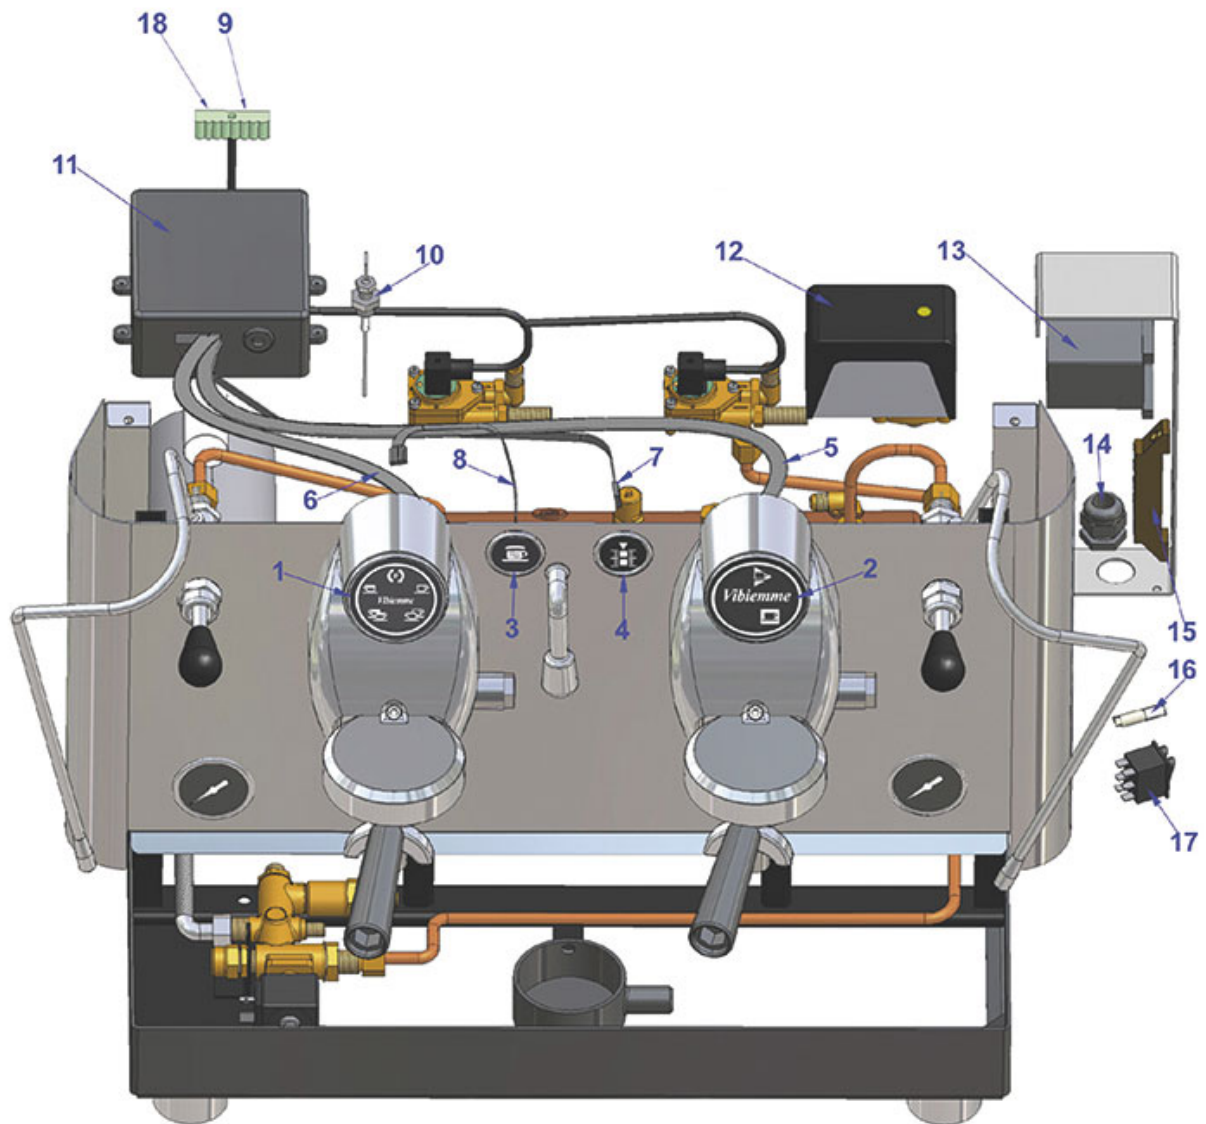

ELECTRICAL PARTS LOLLO

LOLLO

VBM7202

Positions without LF code no.: upon request

VIBIEMME

Position	LF code no.	Description
1	1319589	PUSH-BUTTON PANEL 5 BUTTONS
2	1319590	PUSH-BUTTON PANEL 2 BUTTONS
10	3341011	LEVEL PROBE $\varnothing$ 1/4" M - 140 mm
11	1054054	DOSER CONTROL BOX 1/2 GROUPS 230V
12	1320531	PRESSURE SWITCH P302/6 3-POLES 30A
16	1221062	RED INDICATOR LIGHT 250V
17	1319591	DOUBLE BIPOLAR SWITCH BLACK 250V