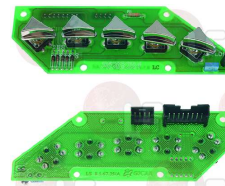

VIBIEMME ELETPUL1LEDNE

1319589 PUSH-BUTTON PANEL 5 BUTTONS
for Coffee machine (VIBIEMME) LOLLO