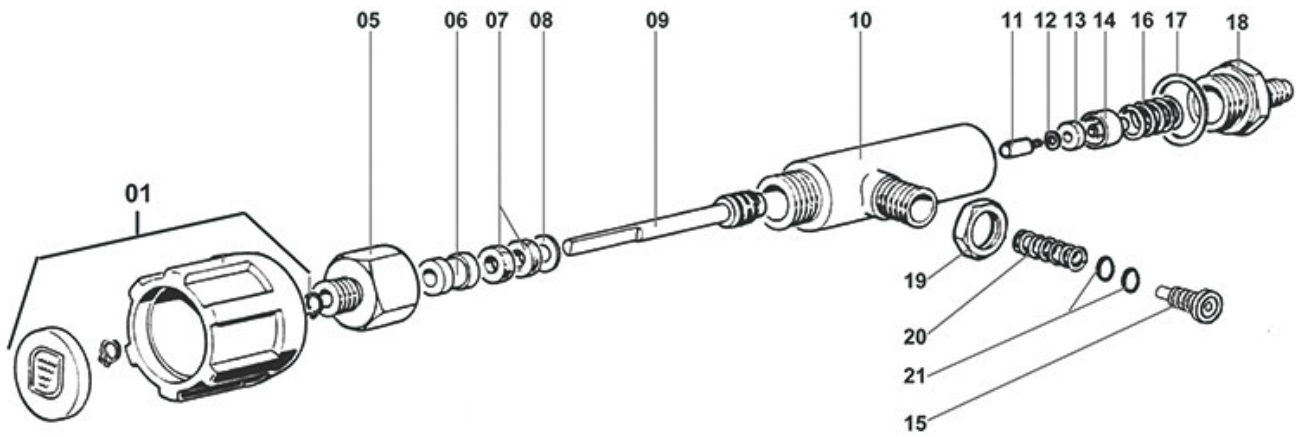

WATER/STEAM TAPS

MERCURY

VBM1502

VIBIEMME

Position	LF code no.	Description
1	1241336	TAP HANDLE WATER/STEAM
2	1241336	TAP HANDLE WATER/STEAM
6	1186734	TAP GASKET HOLDER
7	1186312	EPDM FLAT GASKET $\varnothing$ 15.5x7.5x4 mm
8	1186732	WASHER 15x8.4x1 mm
9	1324008	SPINDLE FOR WATER/STEAM TAP
11	1523453	COMPLETE DRAIN VALVE
12	1186330	BRASS WASHER $\varnothing$ 6x3x0.5 mm
13	1186311	NBR FLAT GASKET $\varnothing$ 13x4x4 mm
14	1186309	GASKET HOLDER BUSHING
16	1250157	TAP SPRING $\varnothing$ 12.5x30 mm
17	1186323	TEFLON FLAT GASKET $\varnothing$ 24x18x2 mm
18	1349352	TAP FITTING
19	1348036	NUT $\varnothing$ 3/8" WRENCH 21x6mm
20	1250549	SPRING $\varnothing$ 11x25 mm
21	1186556	O-RING R6 EPDM
24	1186065	FLAT GASKET $\varnothing$ 12x10x1 mm TEFLON
27	1449332	WATER PIPE NOZZLE
30	1449857	COMPLETE WATER PIPE
31	1449857	COMPLETE WATER PIPE