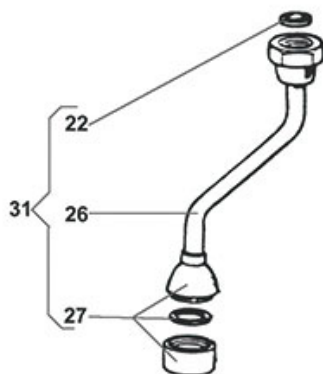

WATER/STEAM TAPS

MERCURY

VBM1502

VIBIEMME

Position	LF code no.	Description
1	1241336	TAP HANDLE WATER/STEAM
2	1241336	TAP HANDLE WATER/STEAM
6	1186734	TAP GASKET HOLDER
7	1186312	EPDM FLAT GASKET $\varnothing$ 15.5x7.5x4 mm
8	1186732	WASHER 15x8.4x1 mm
9	1324008	SPINDLE FOR WATER/STEAM TAP
11	1523453	COMPLETE DRAIN VALVE
12	1186330	BRASS WASHER $\varnothing$ 6x3x0.5 mm
13	1186311	NBR FLAT GASKET $\varnothing$ 13x4x4 mm
14	1186309	GASKET HOLDER BUSHING
16	1250157	TAP SPRING $\varnothing$ 12.5x30 mm
17	1186323	TEFLON FLAT GASKET $\varnothing$ 24x18x2 mm
18	1349352	TAP FITTING
19	1348036	NUT $\varnothing$ 3/8" WRENCH 21x6mm
20	1250549	SPRING $\varnothing$ 11x25 mm
21	1186556	O-RING R6 EPDM
24	1186065	FLAT GASKET $\varnothing$ 12x10x1 mm TEFLON
27	1449332	WATER PIPE NOZZLE
30	1449857	COMPLETE WATER PIPE
31	1449857	COMPLETE WATER PIPE