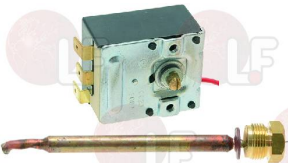

Thermostats

1444049 SINGLE-PHASE THERMOSTAT TR/86

covered capillary 1600 mm
bulb $\varnothing$ 6.5x90 mm
for Coffee machine (VIBIEMME) DOMOBAR
DOMOBARJUNIOR

VIBIEMME ELETTEDOMJU2B

Vibrating pumps

1331023 SQUARE DAMPER EX-EP-EK-EA

for Coffee machine (VIBIEMME) DOMOBAR
DOMOBARJUNIOR - DOMOBARSUPER