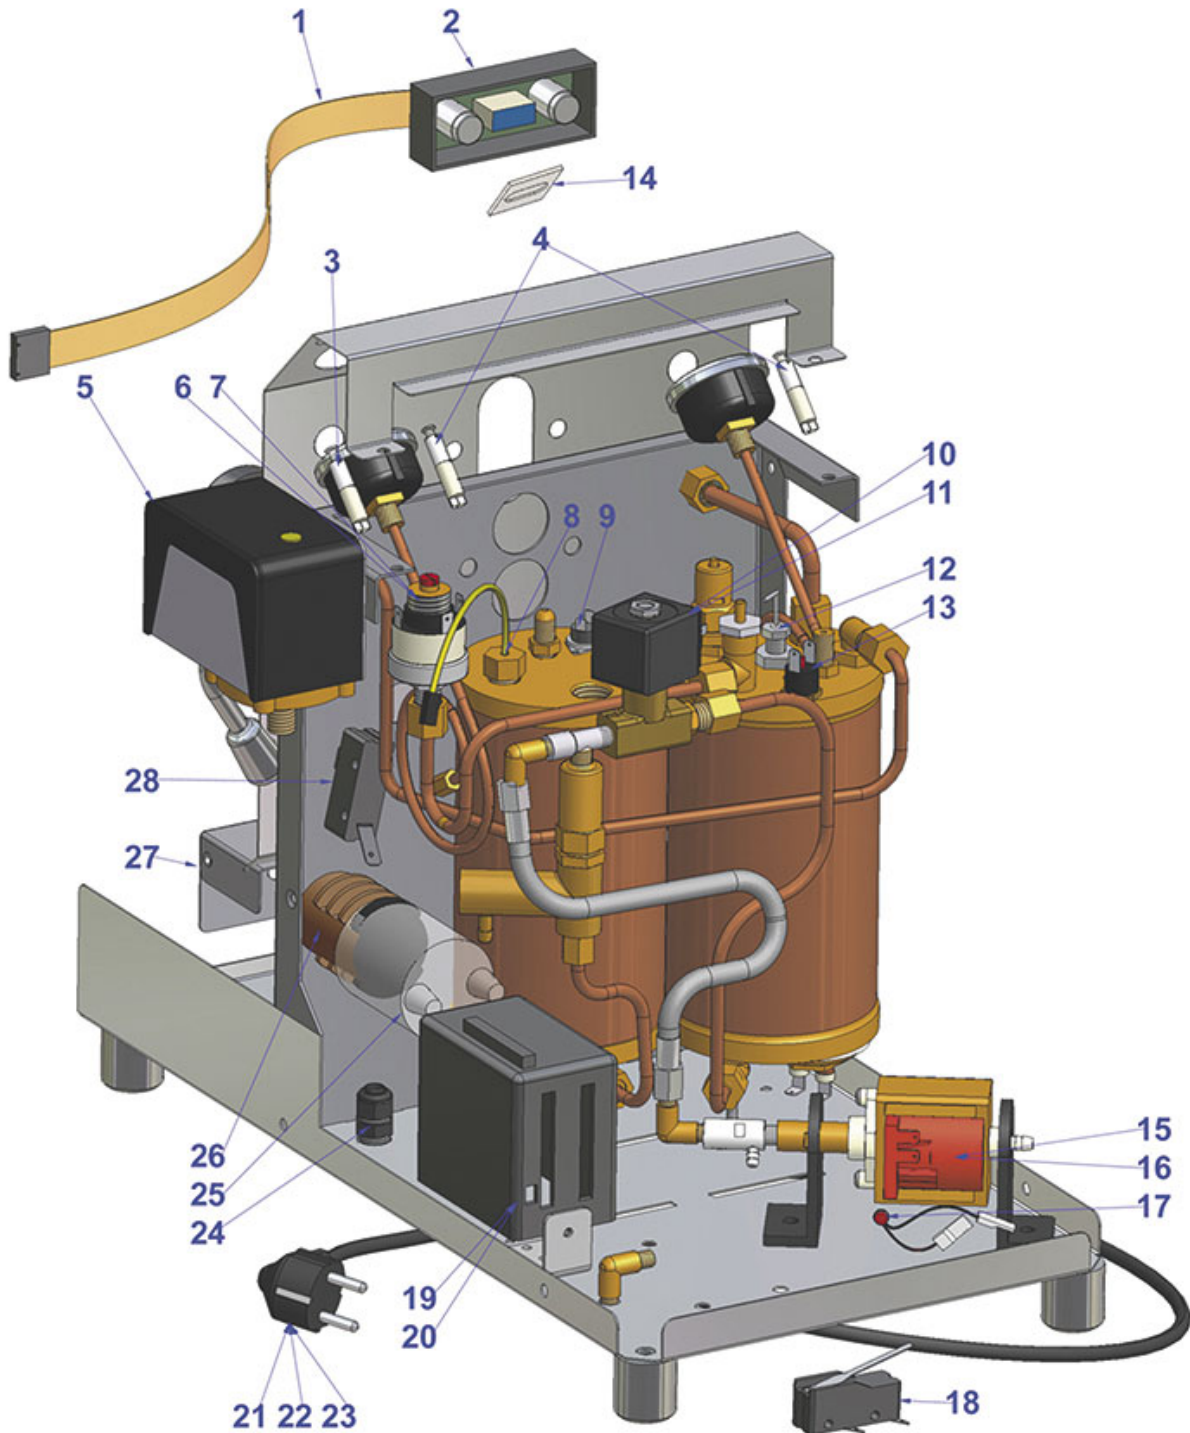

ELECTRICAL PARTS DOMOBAR SUPER

DOMOBAR SUPER

VIBIEMME

Position	LF code no.	Description
3	1221061	GREEN INDICATOR LIGHT 250V
4	1221062	RED INDICATOR LIGHT 250V
5	1320531	PRESSURE SWITCH P302/6 3-POLES 30A
6	1320025	PRESSURE SWITCH PS15.01 0.9-1.7 BAR 1/4"
7	1320023	PRESSURE SWITCH XP110 125 0.5-1.5 BAR 1/
8	1397059	TEMPERATURE PROBE $\varnothing$ 1/4"M
9	1443077	CONTACT THERMOSTAT 130°C 16A 250V
10	1120261	SOLEN. VALVE PARKER 2 WAYS 230V 50/60Hz
12	3341011	LEVEL PROBE $\varnothing$ 1/4"M - 140 mm
13	1443002	CONTACT THERMOSTAT 165°C M4
15	1122735	VIBRATORY PUMP EX5 48W 230V 50Hz
17	1331048	THERMAL PROTECTOR 100°C
18	1240805	MICROSWITCH G26 16A 250V
26	1057035	SELECTOR SWITCH 0-2 POSITIONS 16A 300V
28	3240419	MICROSWITCH MF9 16A 250V