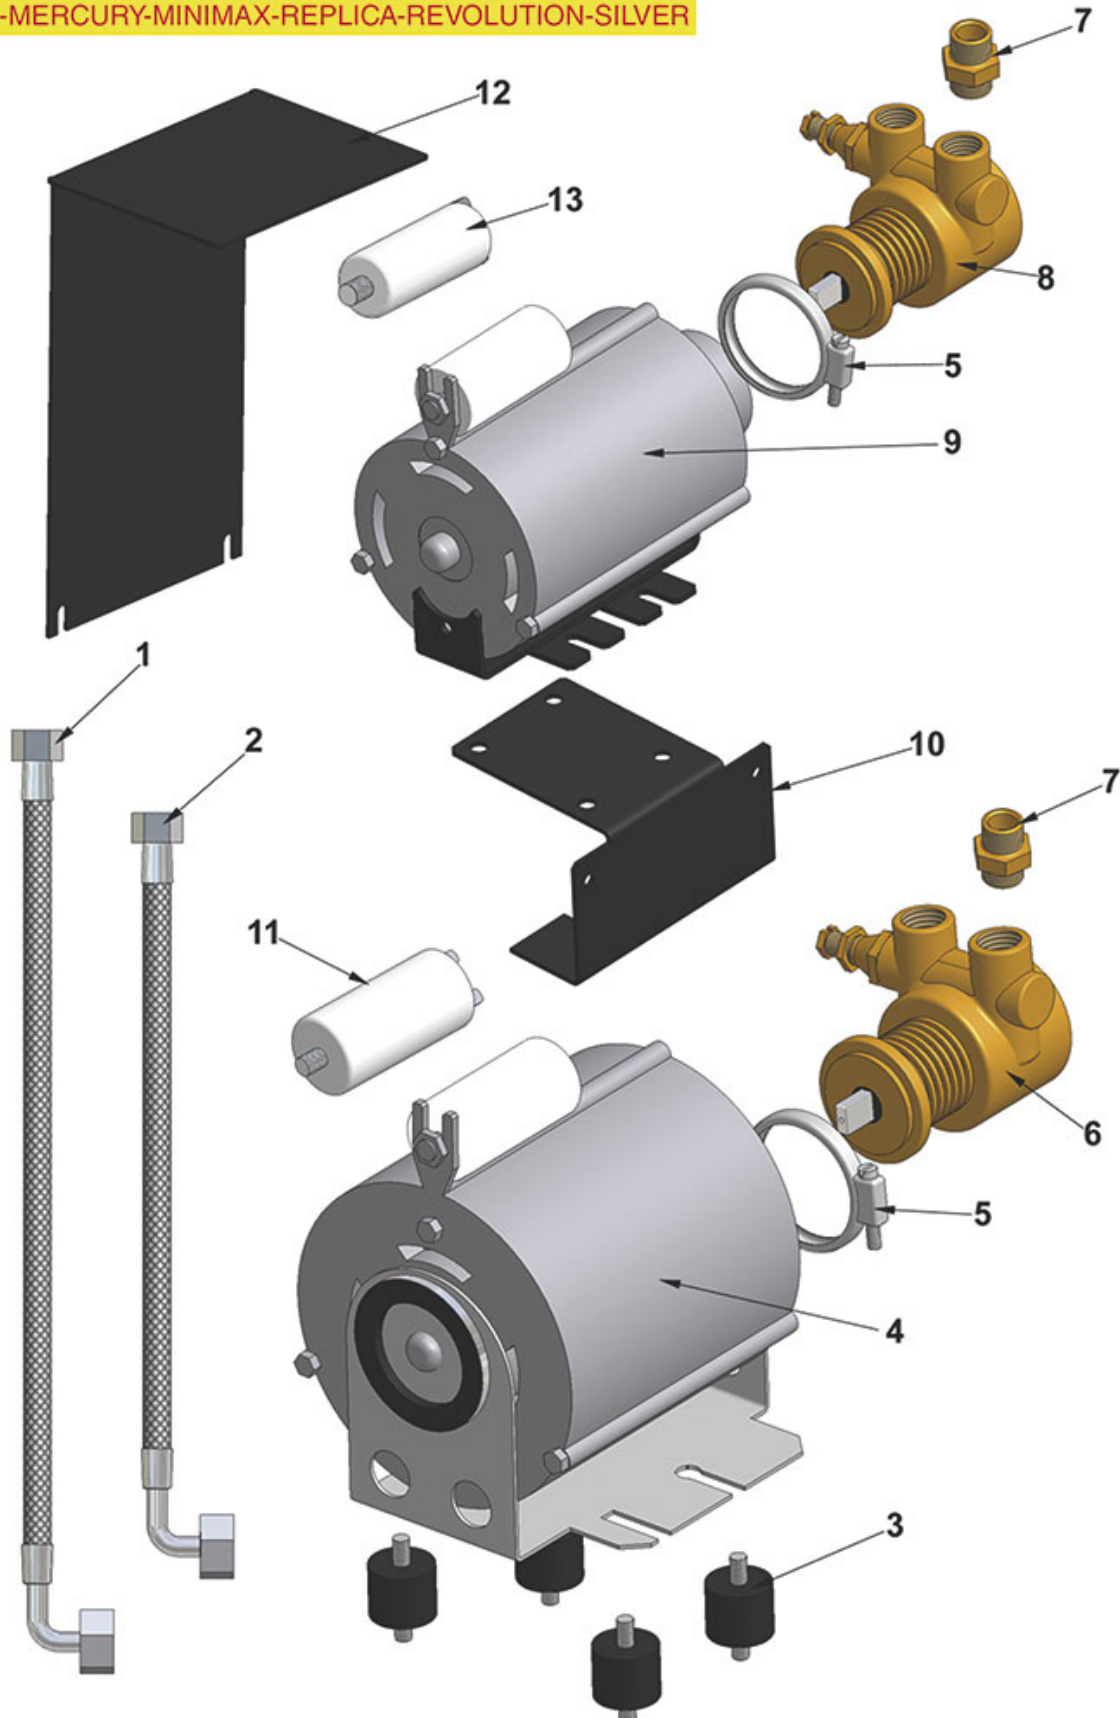

MOTORS AND PUMPS

CHIMAERA-CUBO-DOSAPLUS-EVOLUTION-KOMETA
Lollo-MERCURY-MINIMAX-REPLICA-REVOLUTION-SILVER

VBM8002

Positions without LF code no.: upon request

VIBIEMME

Position	LF code no.	Description
2	1449732	FLEX HOSE $\varnothing$ 3/8" Fc x CFc Length 50 cm
3	1026005	DAMPER $\varnothing$ 25x21 mm M6
4	1240702	MOTOR RPM WITH CLAMP CONNECTION 165W
5	1168011	STAINLESS STEEL CLAMP FOR FLANGE PUMP
6	1330008	ROTARY VANE PUMP ROTOFLOW $\varnothing$ 3/8" GAS
6	1330016	ROTARY VANE PUMP PROCON $\varnothing$ 3/8" NPT
7	1349103	FITTING $\varnothing$ 3/8"M-3/8"M
8	1330034	ROTARY VANE PUMP ROTOFLOW $\varnothing$ 3/8" GAS
9	1240375	RPM CLAMP MOTOR 100W
11	3068016	CAPACITOR μF 10 450V 50/60Hz
13	3068014	CAPACITOR μF 8 450V 50/60Hz