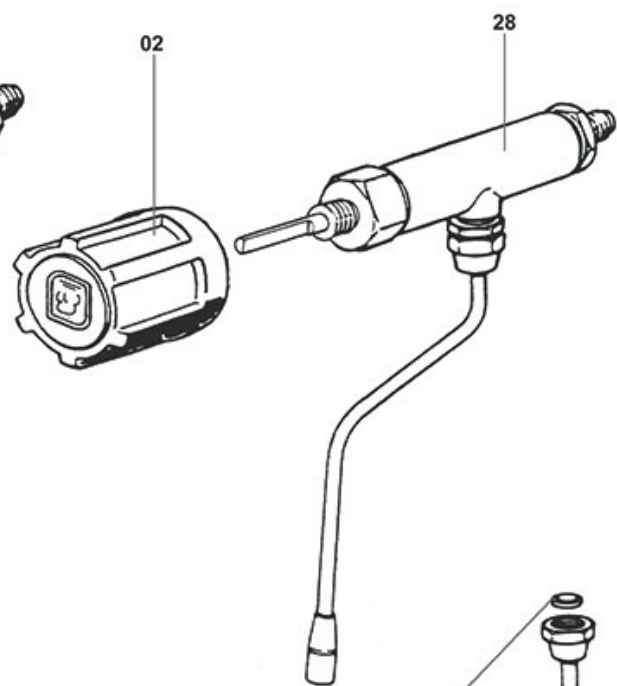

WATER/STEAM TAPS

MERCURY

VBM1502

VIBIEMME

Position	LF code no.	Description
1	1241336	TAP HANDLE WATER/STEAM
2	1241336	TAP HANDLE WATER/STEAM
6	1186734	TAP GASKET HOLDER
7	1186312	EPDM FLAT GASKET $\varnothing$ 15.5x7.5x4 mm
8	1186732	WASHER 15x8.4x1 mm
9	1324008	SPINDLE FOR WATER/STEAM TAP
11	1523453	COMPLETE DRAIN VALVE
12	1186330	BRASS WASHER $\varnothing$ 6x3x0.5 mm
13	1186311	NBR FLAT GASKET $\varnothing$ 13x4x4 mm
14	1186309	GASKET HOLDER BUSHING
16	1250157	TAP SPRING $\varnothing$ 12.5x30 mm
17	1186323	TEFLON FLAT GASKET $\varnothing$ 24x18x2 mm
18	1349352	TAP FITTING
19	1348036	NUT $\varnothing$ 3/8" WRENCH 21x6mm
20	1250549	SPRING $\varnothing$ 11x25 mm
21	1186556	O-RING R6 EPDM
24	1186065	FLAT GASKET $\varnothing$ 12x10x1 mm TEFLON
27	1449332	WATER PIPE NOZZLE
30	1449857	COMPLETE WATER PIPE
31	1449857	COMPLETE WATER PIPE