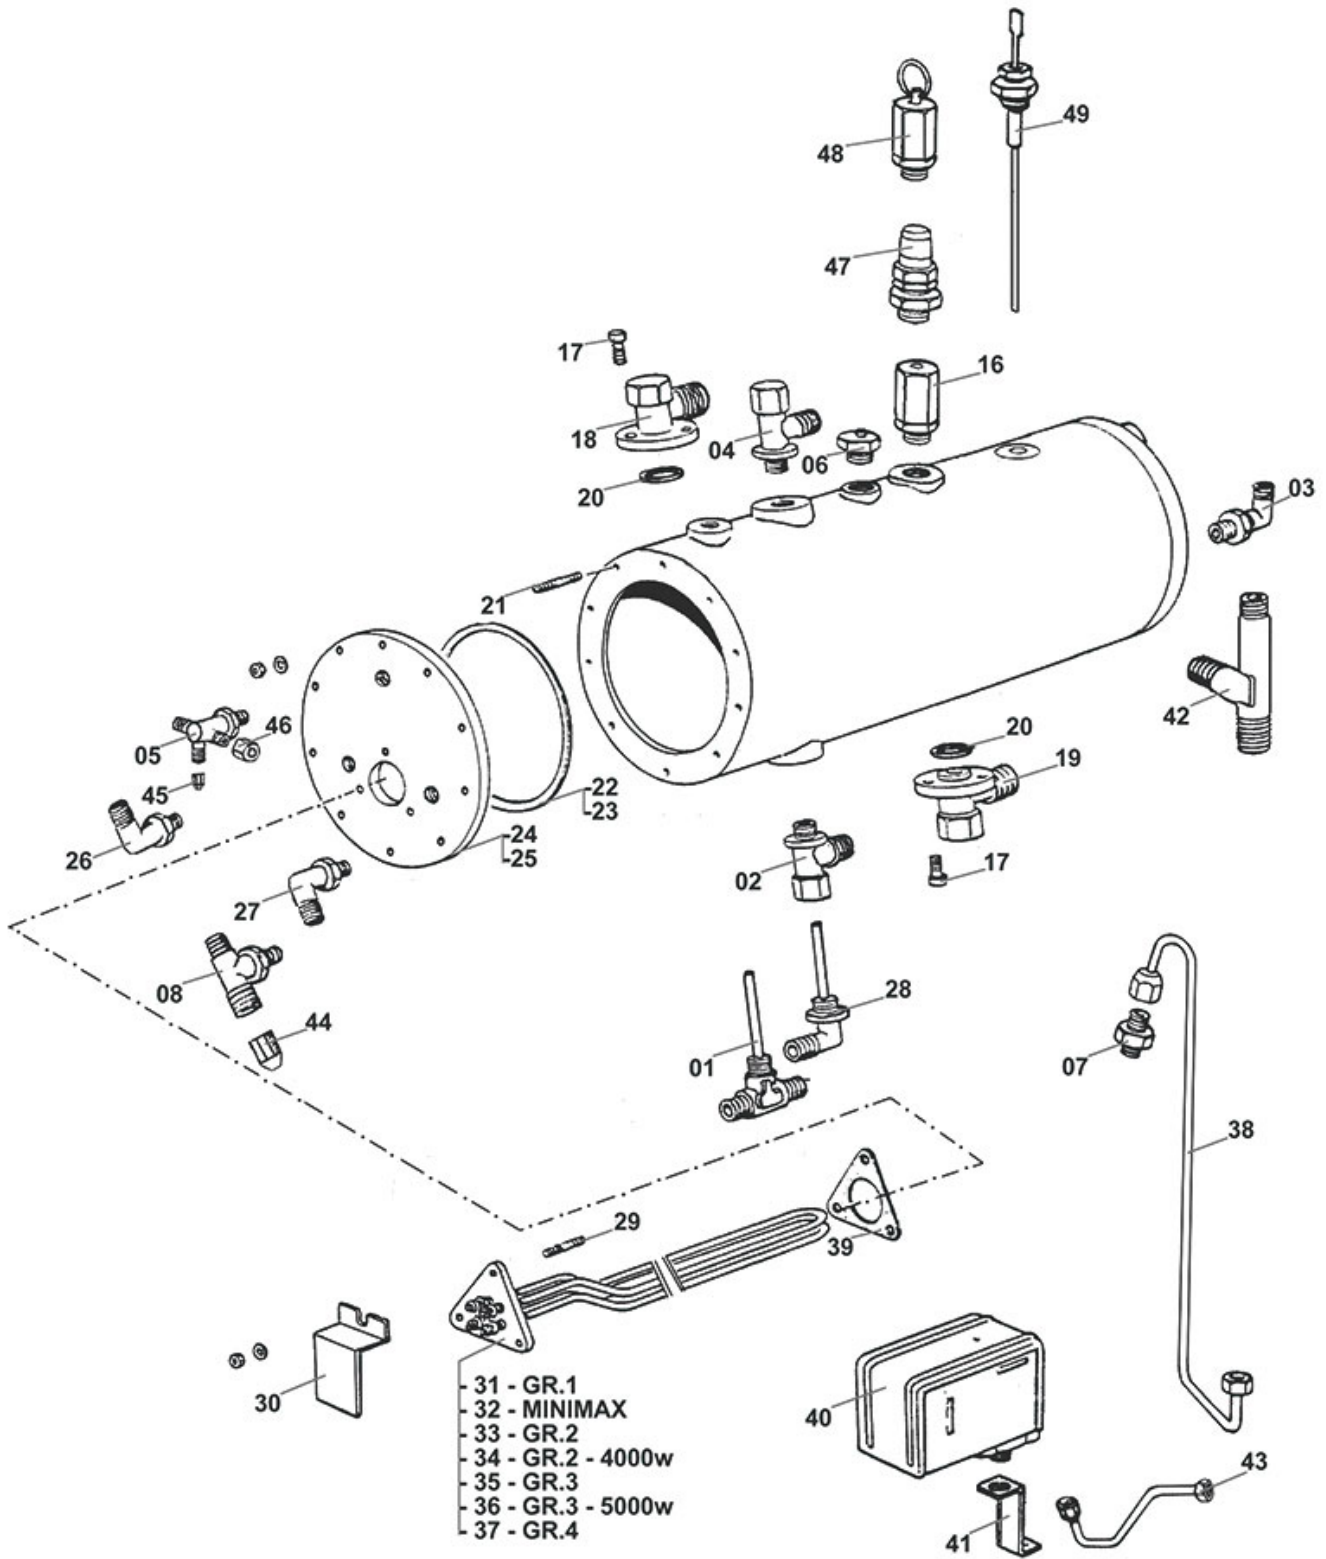

BOILER DOSAPLUS-SILVER

DOSAPLUS-SILVER

VIBIEMME

Position	LF code no.	Description
1	1550007	INJECTOR PIPE $\varnothing$ 1/4"M-1/4"M-1/4"M
2	1349278	BOILER FITTING $\varnothing$ 1/2"M-1/2"M-1/4"F
4	1349014	BOILER FITTING $\varnothing$ 1/2"M-1/2"M
6	1523534	BOILER VALVE $\varnothing$ 1/4"M
16	1515020	BOILER VALVE $\varnothing$ 1/2"M
22	1186566	BOILER GASKET $\varnothing$ 165x150x3 mm
23	1186566	BOILER GASKET $\varnothing$ 165x150x3 mm
28	1550006	INJECTOR PIPE $\varnothing$ 1/4"M - 65 mm
32	1755283	HEATING ELEMENT 2700W 230V
34	1755228	HEATING ELEMENT 4000W 230V
36	1755333	HEATING ELEMENT 5000W 230V
39	1186634	TRIANGULAR GASKET FOR HEATING ELEMENT
40	1320531	PRESSURE SWITCH P302/6 3-POLES 30A
47	1515019	BOILER VALVE $\varnothing$ 1/2"M
49	3341011	LEVEL PROBE $\varnothing$ 1/4"M - 140 mm