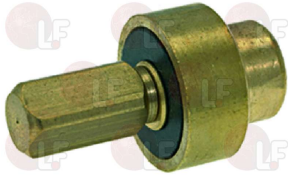

Suitable for:

1523427 NON-RETURN VALVE
for water inlet tap
for Coffee machine (VIBIEMME) CUBO - DOSAPLUS
KOMETA - LOLLO - MERCURY - MINIMAX - REPLICA
SILVER

VIBIEMME ASSVALVCARICO

Suitable for:

1523426 SQUARE NON-RETURN VALVE
for water inlet tap