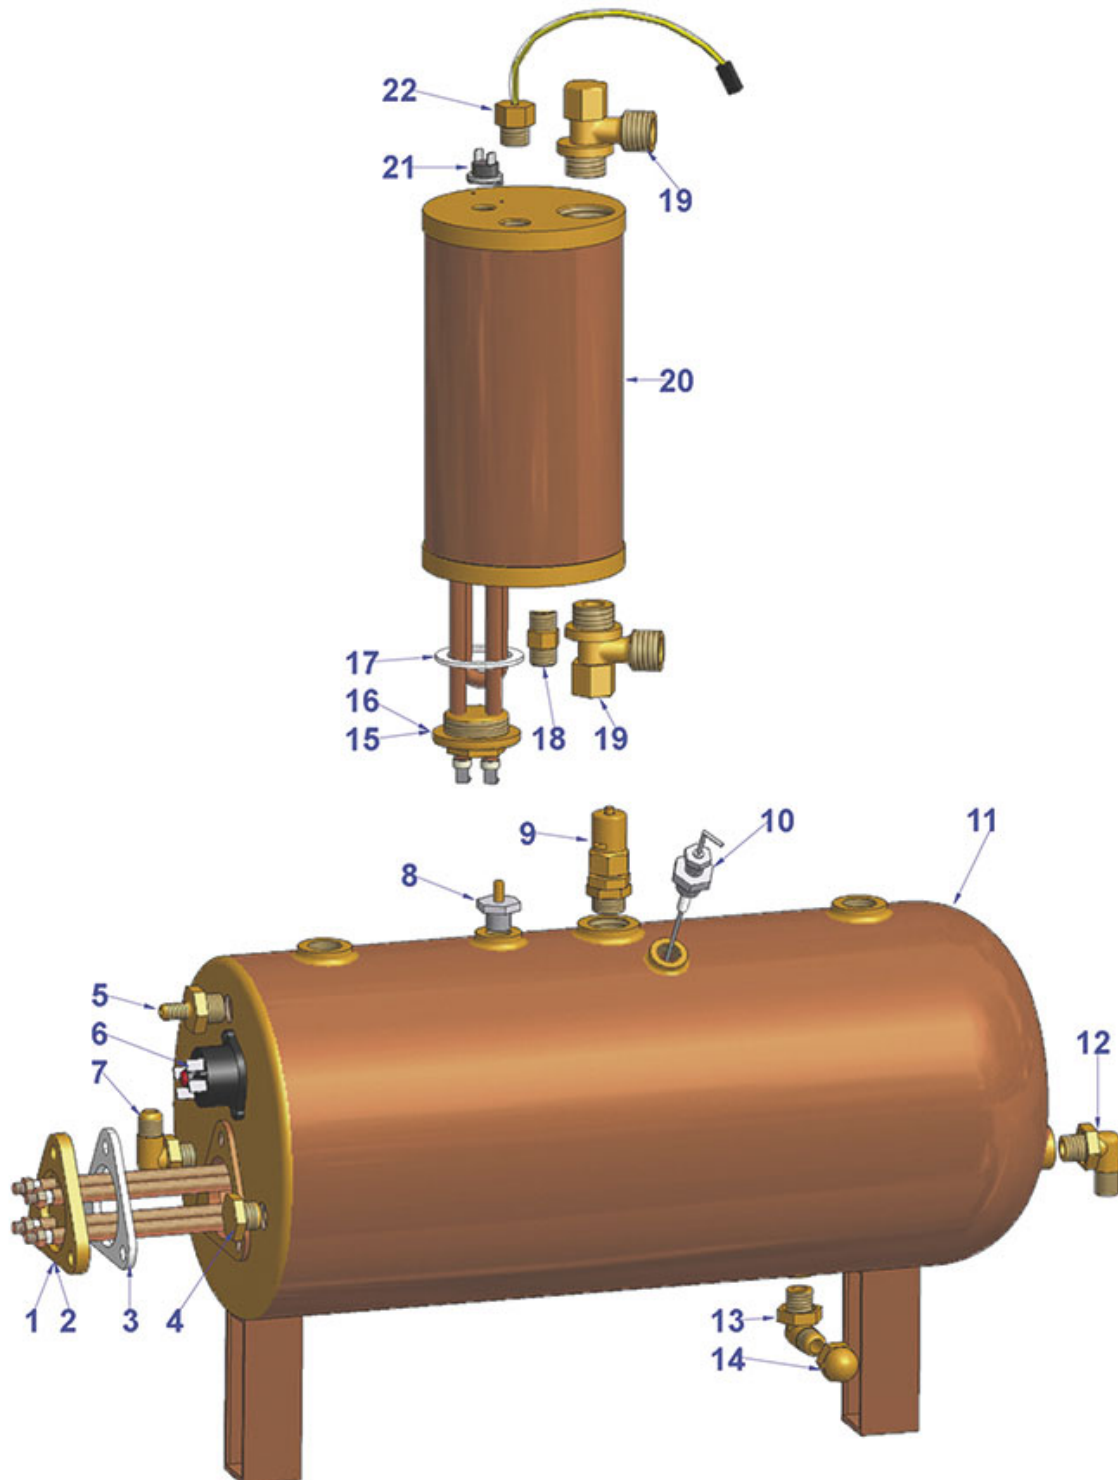

BOILER CHIMAERA-REPLICA

CHIMAERA-REPLICA

VBM4002

VIBIEMME

Position	LF code no.	Description
1	1755280	HEATING ELEMENT 3500W 220V
3	1186634	TRIANGULAR GASKET FOR HEATING ELEMENT
4	1439001	CAP $\varnothing$ 16 mm FOR BREW GROUP
6	1443078	CONTACT THERMOSTAT 130°C 10A 250V
8	1523534	BOILER VALVE $\varnothing$ 1/4"M
9	1515019	BOILER VALVE $\varnothing$ 1/2"M
10	3341011	LEVEL PROBE $\varnothing$ 1/4"M - 140 mm
13	1349002	ELBOW FITTING $\varnothing$ 1/4"M-1/4"M
15	1755284	HEATING ELEMENT 800W 230V
17	1186627	CARBO FLAT GASKET $\varnothing$ 41x33x3 mm
19	1349014	BOILER FITTING $\varnothing$ 1/2"M-1/2"M
21	1443077	CONTACT THERMOSTAT 130°C 16A 250V
22	1397059	TEMPERATURE PROBE $\varnothing$ 1/4"M