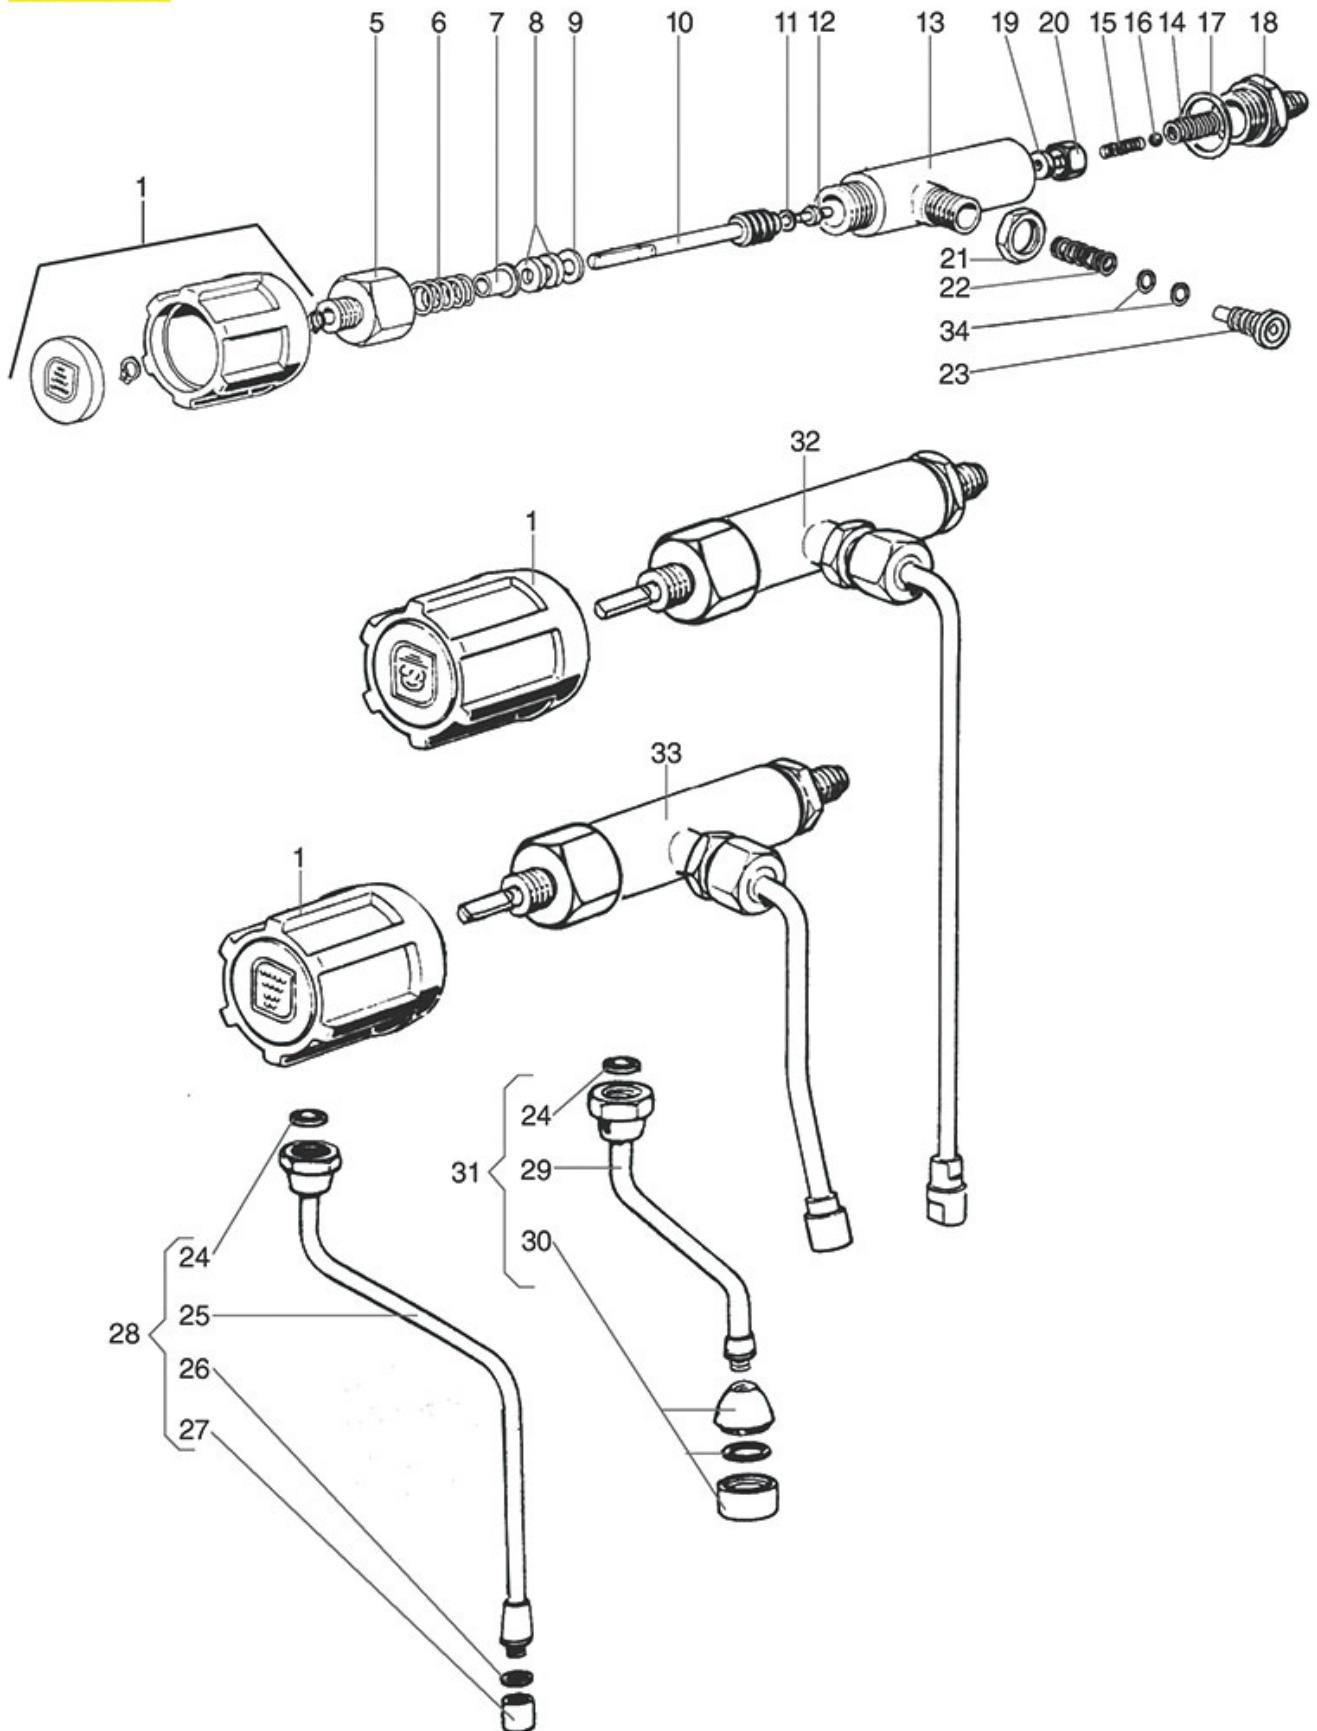

WATER/STEAM TAPS

DOSAPLUS

VIBIEMME

Position	LF code no.	Description
1	1241336	TAP HANDLE WATER/STEAM
5	1349069	RUBBERPIECE HOLDING STANDARD FITTING
6	1250521	SPRING $\varnothing$ 15x17 mm
7	1186322	TAP ROD BUSHING
8	1186312	EPDM FLAT GASKET $\varnothing$ 15.5x7.5x4 mm
9	1186732	WASHER 15x8.4x1 mm
10	1324095	WATER STEAM TAP PIN
11	1528008	WASHER 17x8x2 mm UNI 6592
12	1324026	TAP SPINDLE
14	1250157	TAP SPRING $\varnothing$ 12.5x30 mm
15	1250202	NON-RETURN VALVE SPRING $\varnothing$ 8x30 mm
16	1323003	STAINLESS STEEL BALL $\varnothing$ 8 mm
17	1186323	TEFLON FLAT GASKET $\varnothing$ 24x18x2 mm
18	1349352	TAP FITTING
19	1186311	NBR FLAT GASKET $\varnothing$ 13x4x4 mm
20	1186122	GASKET HOLDER FOR TAP
21	1348036	NUT $\varnothing$ 3/8" WRENCH 21x6mm
22	1250549	SPRING $\varnothing$ 11x25 mm
24	1186236	O-RING 03043 VITON
26	1186065	FLAT GASKET $\varnothing$ 12x10x1 mm TEFLON
28	1449857	COMPLETE WATER PIPE
30	1449332	WATER PIPE NOZZLE
31	1449857	COMPLETE WATER PIPE
32	1348843	STEAM TAP
32	1548019	COMPLETE STEAM TAP
33	1348843	STEAM TAP
33	1548020	COMPLETE WATER TAP
34	1186556	O-RING R6 EPDM