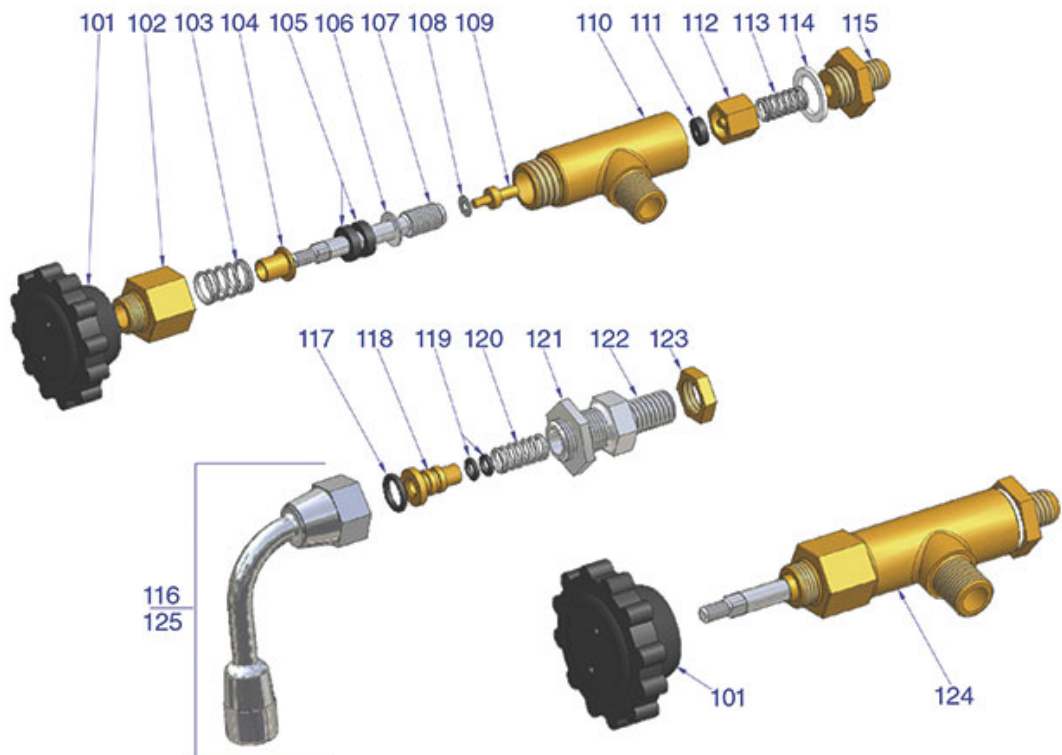

WATER/STEAM TAPS

CHIMAERA-CUBO
REPLICA

VBM1002

VIBIEMME

Position	LF code no.	Description
1	1241461	WATER/STEAM TAP KNOB
2	1548011	CHROME-PLATED NUT FOR TAP
3	1250521	SPRING $\varnothing$ 15x17 mm
4	1186322	TAP ROD BUSHING
5	1324086	TAP HANDLE SPINDLE
6	1186312	EPDM FLAT GASKET $\varnothing$ 15.5x7.5x4 mm
7	1186732	WASHER 15x8.4x1 mm
8	1324026	TAP SPINDLE
9	1528008	WASHER 17x8x2 mm UNI 6592
11	1184010	STAINLESS STEEL SCREW M6x10 UNI 9327
12	1186311	NBR FLAT GASKET $\varnothing$ 13x4x4 mm
13	1186122	GASKET HOLDER FOR TAP
14	1250157	TAP SPRING $\varnothing$ 12.5x30 mm
15	1250202	NON-RETURN VALVE SPRING $\varnothing$ 8x30 mm
16	1323003	STAINLESS STEEL BALL $\varnothing$ 8 mm
17	1186323	TEFLON FLAT GASKET $\varnothing$ 24x18x2 mm
18	1548025	FLANGE $\varnothing$ 3/8"
19	1348036	NUT $\varnothing$ 3/8" WRENCH 21x6mm
20	1250549	SPRING $\varnothing$ 11x25 mm
21	1186556	O-RING R6 EPDM
23	1186236	O-RING 03043 VITON
24	1548016	LH COMPLETE STEAM TAP
24	1548017	LH COMPLETE STEAM TAP
25	1348842	STEAM TAP ASSY
25	1548014	RH COMPLETE STEAM TAP
25	1548015	RH COMPLETE STEAM TAP
26	1549037	COMPLETE LH STEAM PIPE $\varnothing$ 8 mm
27	1449856	STEAM PIPE COMPLETE
27	1449857	COMPLETE WATER PIPE
27	1549036	COMPLETE RH STEAM PIPE $\varnothing$ 8 mm
28	1186065	FLAT GASKET $\varnothing$ 12x10x1 mm TEFLON
30	1549040	STEAM SPRINKLER $\varnothing$ 1/8" F 2 HOLES
31	1187501	BURN PREVENTING PIPE HANDGRIP $\varnothing$ 8 mm
101	1241461	WATER/STEAM TAP KNOB
102	1349069	RUBBERPIECE HOLDING STANDARD FITTING
103	1250521	SPRING $\varnothing$ 15x17 mm
104	1186322	TAP ROD BUSHING
105	1186312	EPDM FLAT GASKET $\varnothing$ 15.5x7.5x4 mm
106	1186732	WASHER 15x8.4x1 mm
107	1324086	TAP HANDLE SPINDLE
108	1528008	WASHER 17x8x2 mm UNI 6592
109	1324026	TAP SPINDLE
111	1186311	NBR FLAT GASKET $\varnothing$ 13x4x4 mm
112	1186122	GASKET HOLDER FOR TAP
113	1250157	TAP SPRING $\varnothing$ 12.5x30 mm
114	1186323	TEFLON FLAT GASKET $\varnothing$ 24x18x2 mm
115	1349352	TAP FITTING
116	1449367	COMPLETE WATER PIPE
117	1186236	O-RING 03043 VITON
119	1186556	O-RING R6 EPDM
120	1250549	SPRING $\varnothing$ 11x25 mm
121	1348036	NUT $\varnothing$ 3/8" WRENCH 21x6mm