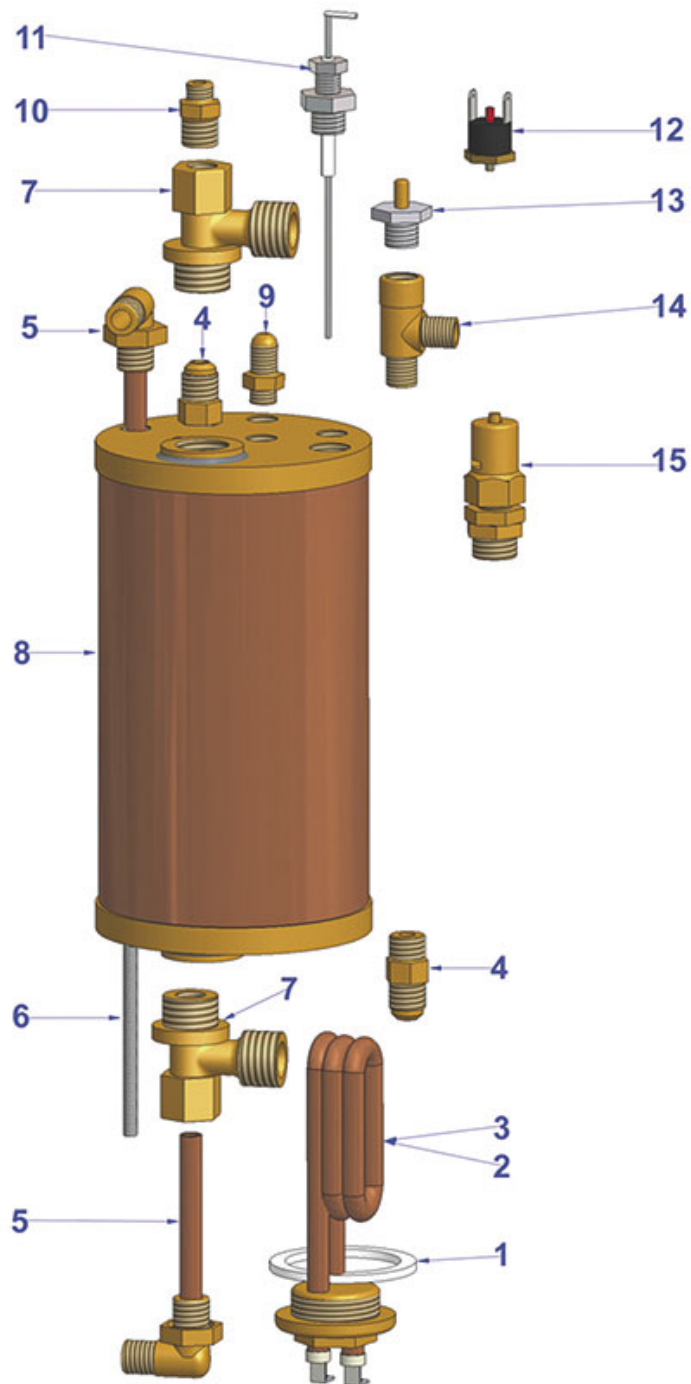

BOILER DOMOBAR JUNIOR

DOMOBAR JUNIOR

VIBIEMME

Position	LF code no.	Description
1	1186623	TEFLON FLAT GASKET $\varnothing$ 53x42x3 mm
2	1755285	HEATING ELEMENT 1600W 230V
7	1349278	BOILER FITTING $\varnothing$ 1/2"M-1/2"M-1/4"F
11	3341011	LEVEL PROBE $\varnothing$ 1/4"M - 140 mm
12	1443002	CONTACT THERMOSTAT 165°C M4
13	1523534	BOILER VALVE $\varnothing$ 1/4"M
15	1523021	BOILER VALVE $\varnothing$ 3/8"M