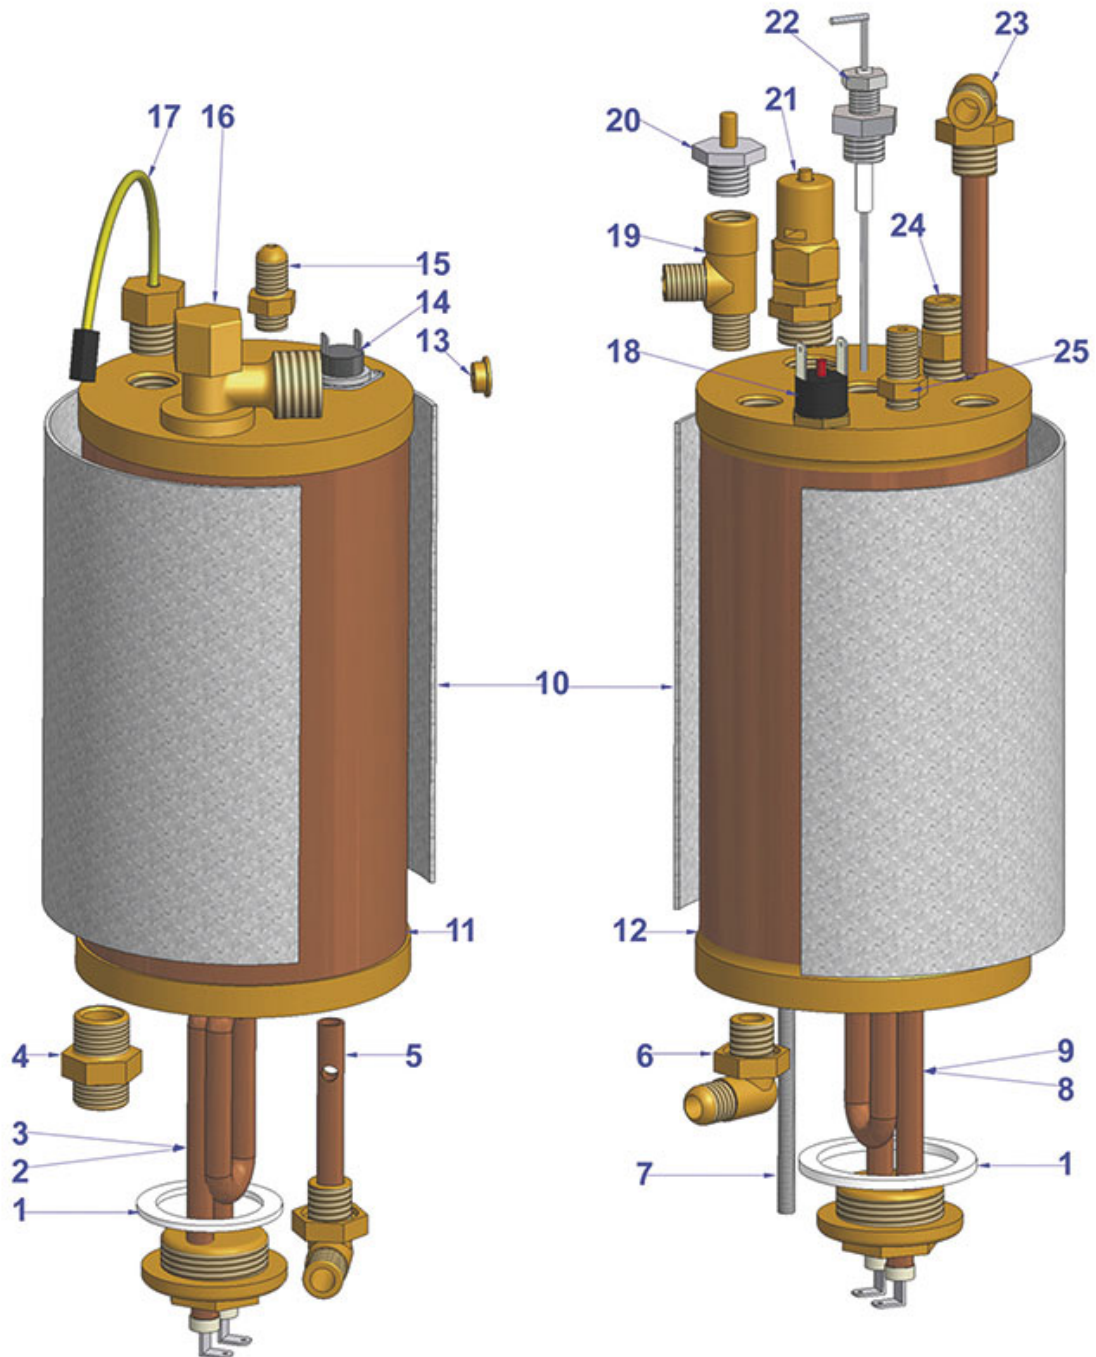

BOILR DOMOBAR SUPER

DOMOBAR SUPER

VIBIEMME

Position	LF code no.	Description
1	1186627	CARBO FLAT GASKET $\varnothing$ 41x33x3 mm
2	1755284	HEATING ELEMENT 800W 230V
6	1349002	ELBOW FITTING $\varnothing$ 1/4"M-1/4"M
8	1755278	HEATING ELEMENT 1200W 230V
14	1443077	CONTACT THERMOSTAT 130°C 16A 250V
16	1349014	BOILER FITTING $\varnothing$ 1/2"M-1/2"M
17	1397059	TEMPERATURE PROBE $\varnothing$ 1/4"M
18	1443002	CONTACT THERMOSTAT 165°C M4
20	1523534	BOILER VALVE $\varnothing$ 1/4"M
21	1523021	BOILER VALVE $\varnothing$ 3/8"M
22	3341011	LEVEL PROBE $\varnothing$ 1/4"M - 140 mm