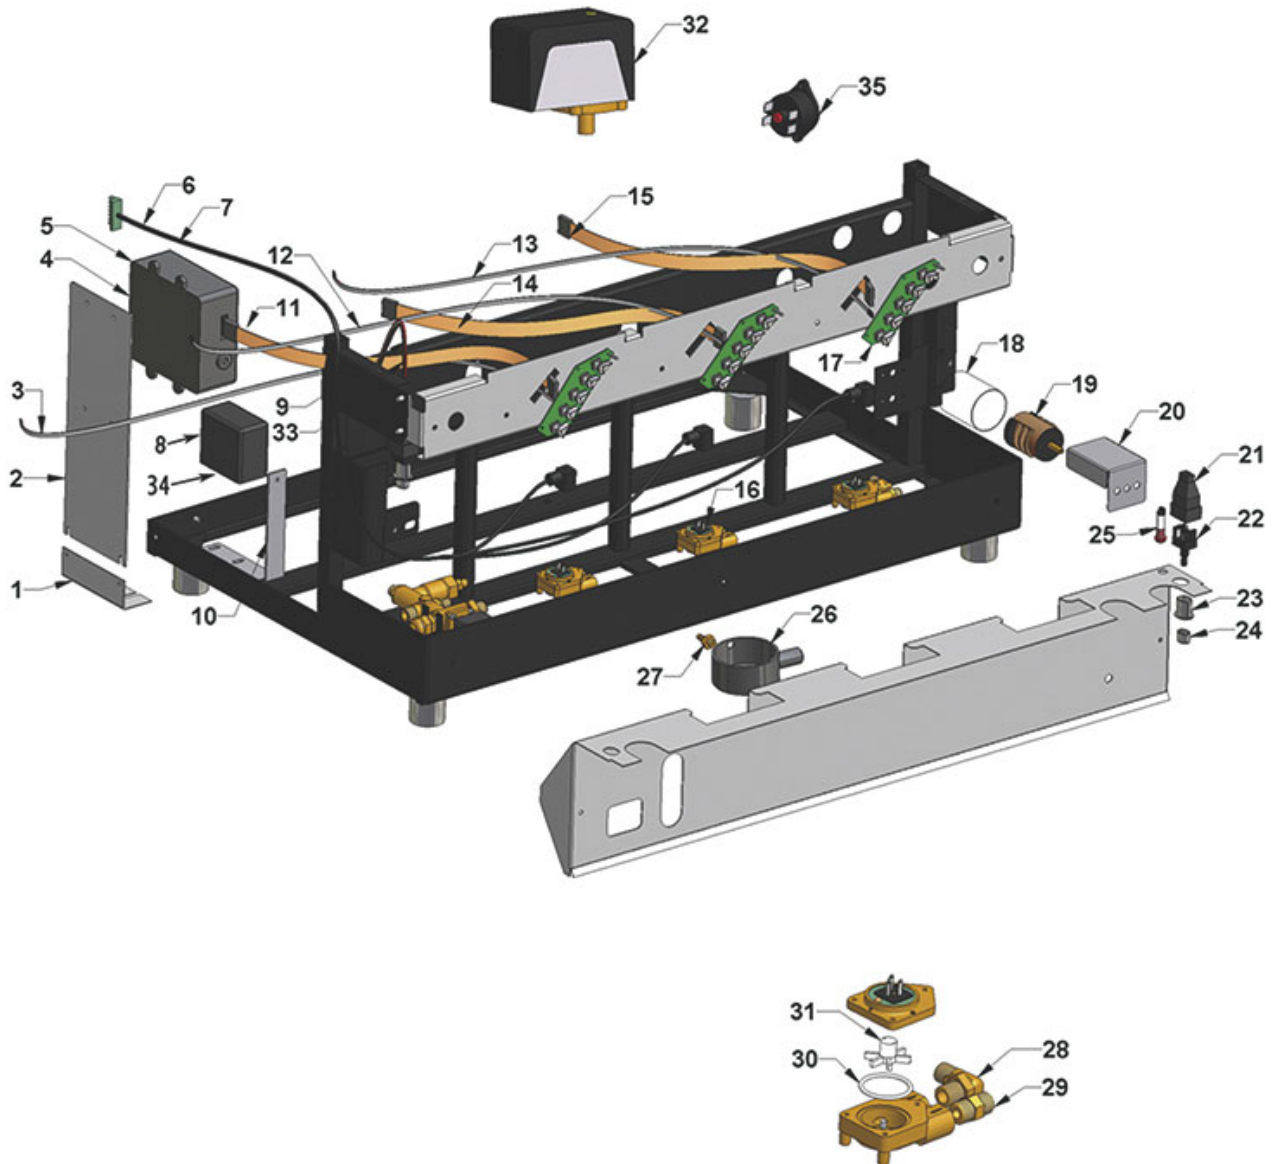

ELECTRICAL PARTS EVOLUTION

EVOLUTION

VIBIEMME

Position	LF code no.	Description
4	1054006	DOSER CONTROL BOX 3 GROUPS 230V
8	1054056	DOSER CONTROL BOX 2/3 GROUPS 240V
16	1455351	VOLUMETRIC FLOWMETER GICAR
17	1319440	PUSH-BUTTON PANEL 5 BUTTONS
19	1057034	SELECTOR SWITCH 0-3 POSITIONS 16A 300V
22	1319005	BIPOLAR SWITCH 16A 250V
24	1319595	OVAL CHROMED PUSH-BUTTON 17x12.5 mm
25	1221060	RED INDICATOR LIGHT 250V
26	1527020	DRAIN TANK
32	1320531	PRESSURE SWITCH P302/6 3-POLES 30A
35	1443078	CONTACT THERMOSTAT 130°C 10A 250V