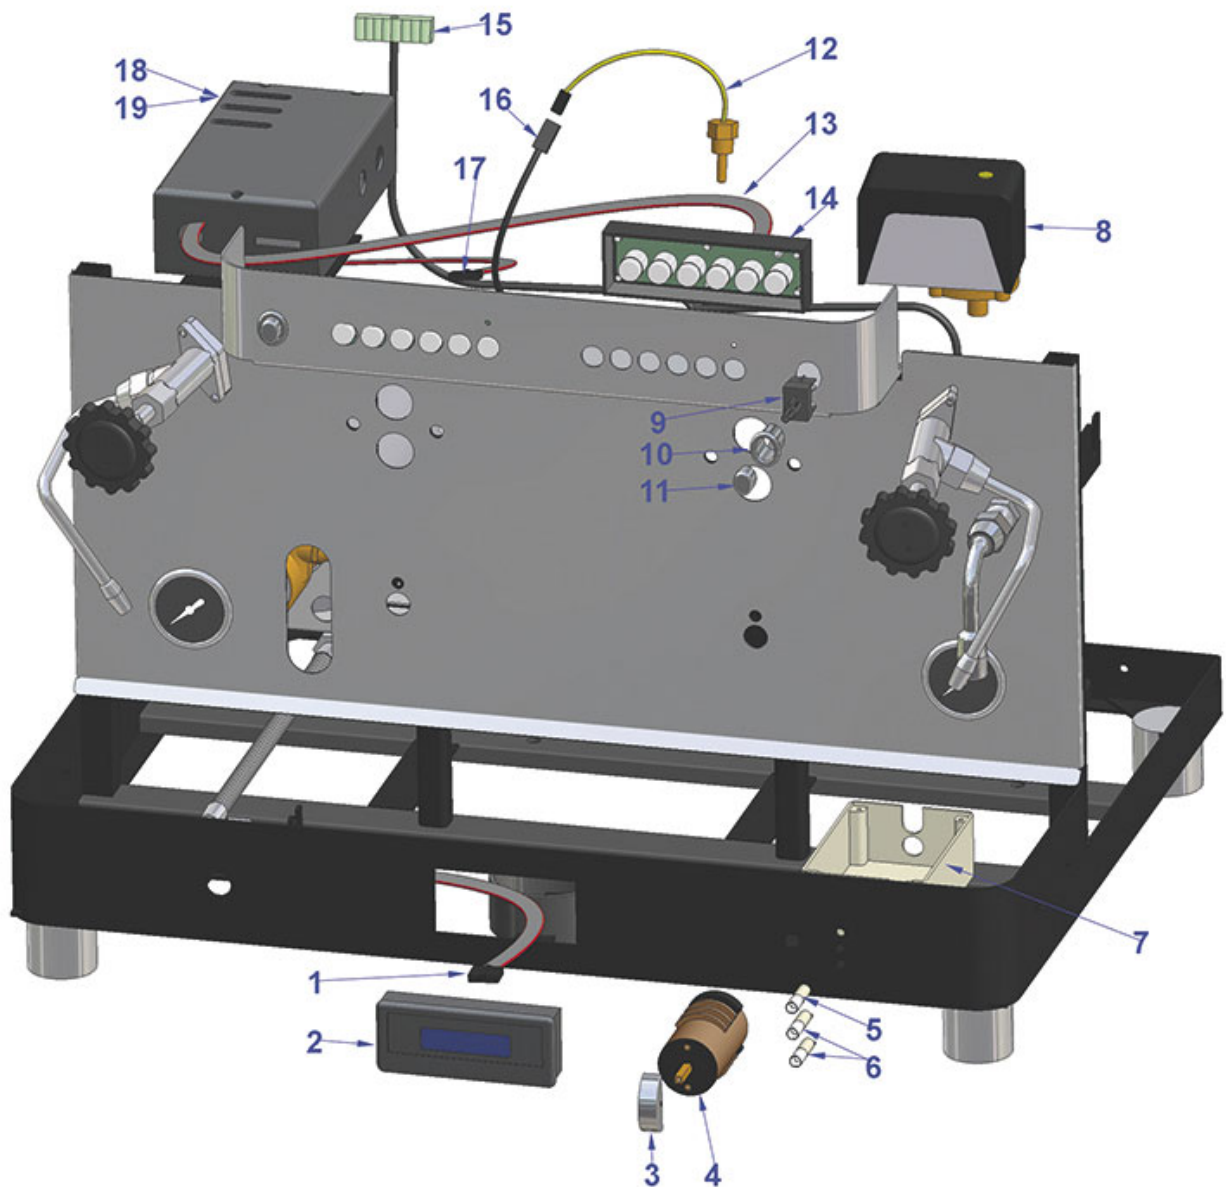

ELECTRICAL PARTS REPLICA

REPLICA

VBM7502

Positions without LF code no.: upon request

VIBIEMME

Position	LF code no.	Description
4	1057034	SELECTOR SWITCH 0-3 POSITIONS 16A 300V
5	1221061	GREEN INDICATOR LIGHT 250V
6	1221062	RED INDICATOR LIGHT 250V
8	1320531	PRESSURE SWITCH P302/6 3-POLES 30A
9	1319005	BIPOLAR SWITCH 16A 250V
11	1319595	OVAL CHROMED PUSH-BUTTON 17x12.5 mm
12	1397059	TEMPERATURE PROBE $\varnothing$ 1/4" M
14	1319588	PUSH-BUTTON PANEL 6 BUTTONS
18	1054053	DOSER CONTROL BOX 3 GROUPS 240V