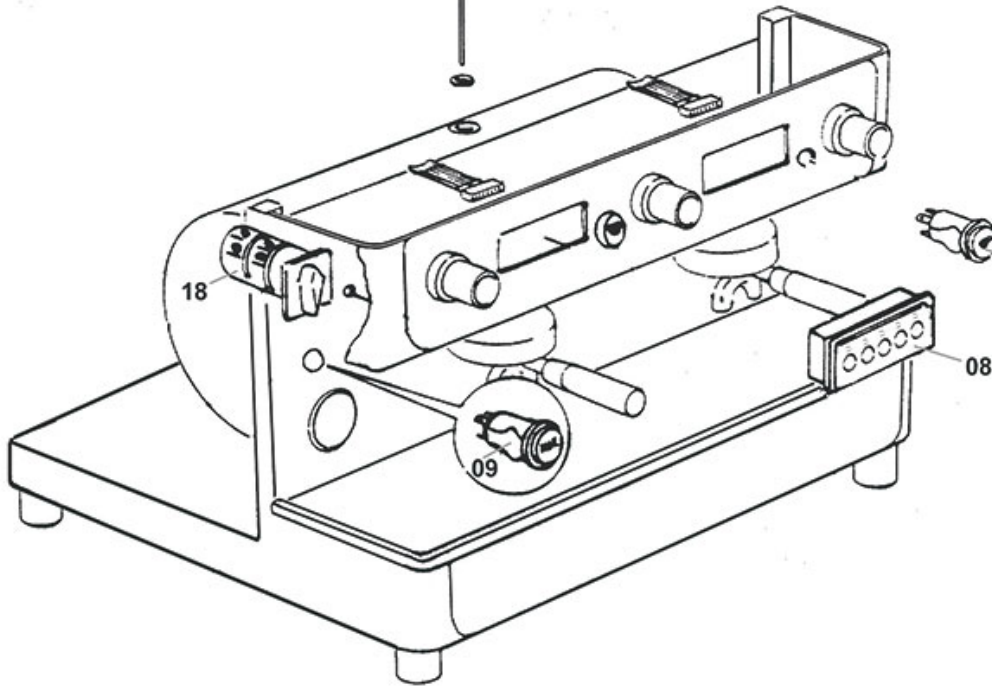

ELECTRICAL PARTS DOSAPLUS

DOSAPLUS

- 01 gr.2 key prog.
- 02 gr.3 key prog.
- 03 gr.2 no key prog.
- 04 gr.3 no key prog.

VBM6702