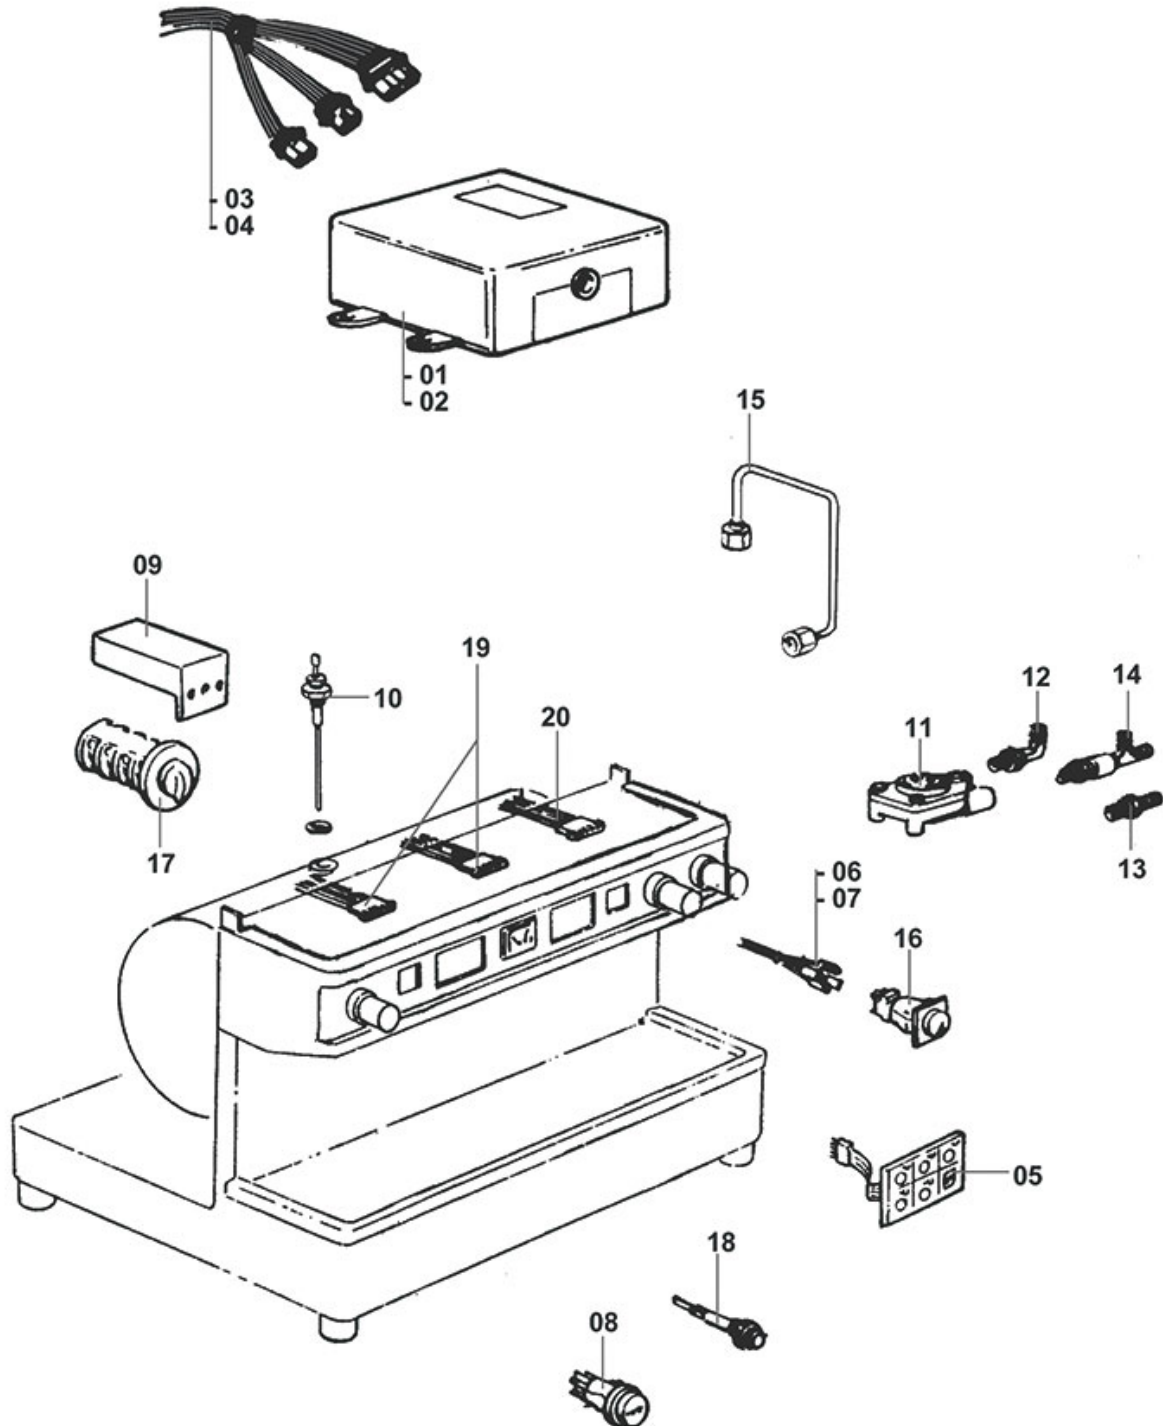

ELECTRICAL PARTS KOMETA

KOMETA

VIBIEMME

Position	LF code no.	Description
1	1054001	DOSER CONTROL BOX 2 GROUPS 230V
2	1054004	DOSER CONTROL BOX 3 GROUPS 230V
5	1319149	PUSH-BUTTON PANEL 5 BUTTONS
8	3319948	RED BIPOLAR SWITCH 16A 250V
10	3341011	LEVEL PROBE $\varnothing$ 1/4"M - 140 mm
11	1455351	VOLUMETRIC FLOWMETER GICAR
16	1319561	BLACK BIPOLAR SWITCH 16A 250V
17	1319036	SELECTOR SWITCH 0-2 POSITIONS 20A 690V
18	1221060	RED INDICATOR LIGHT 250V