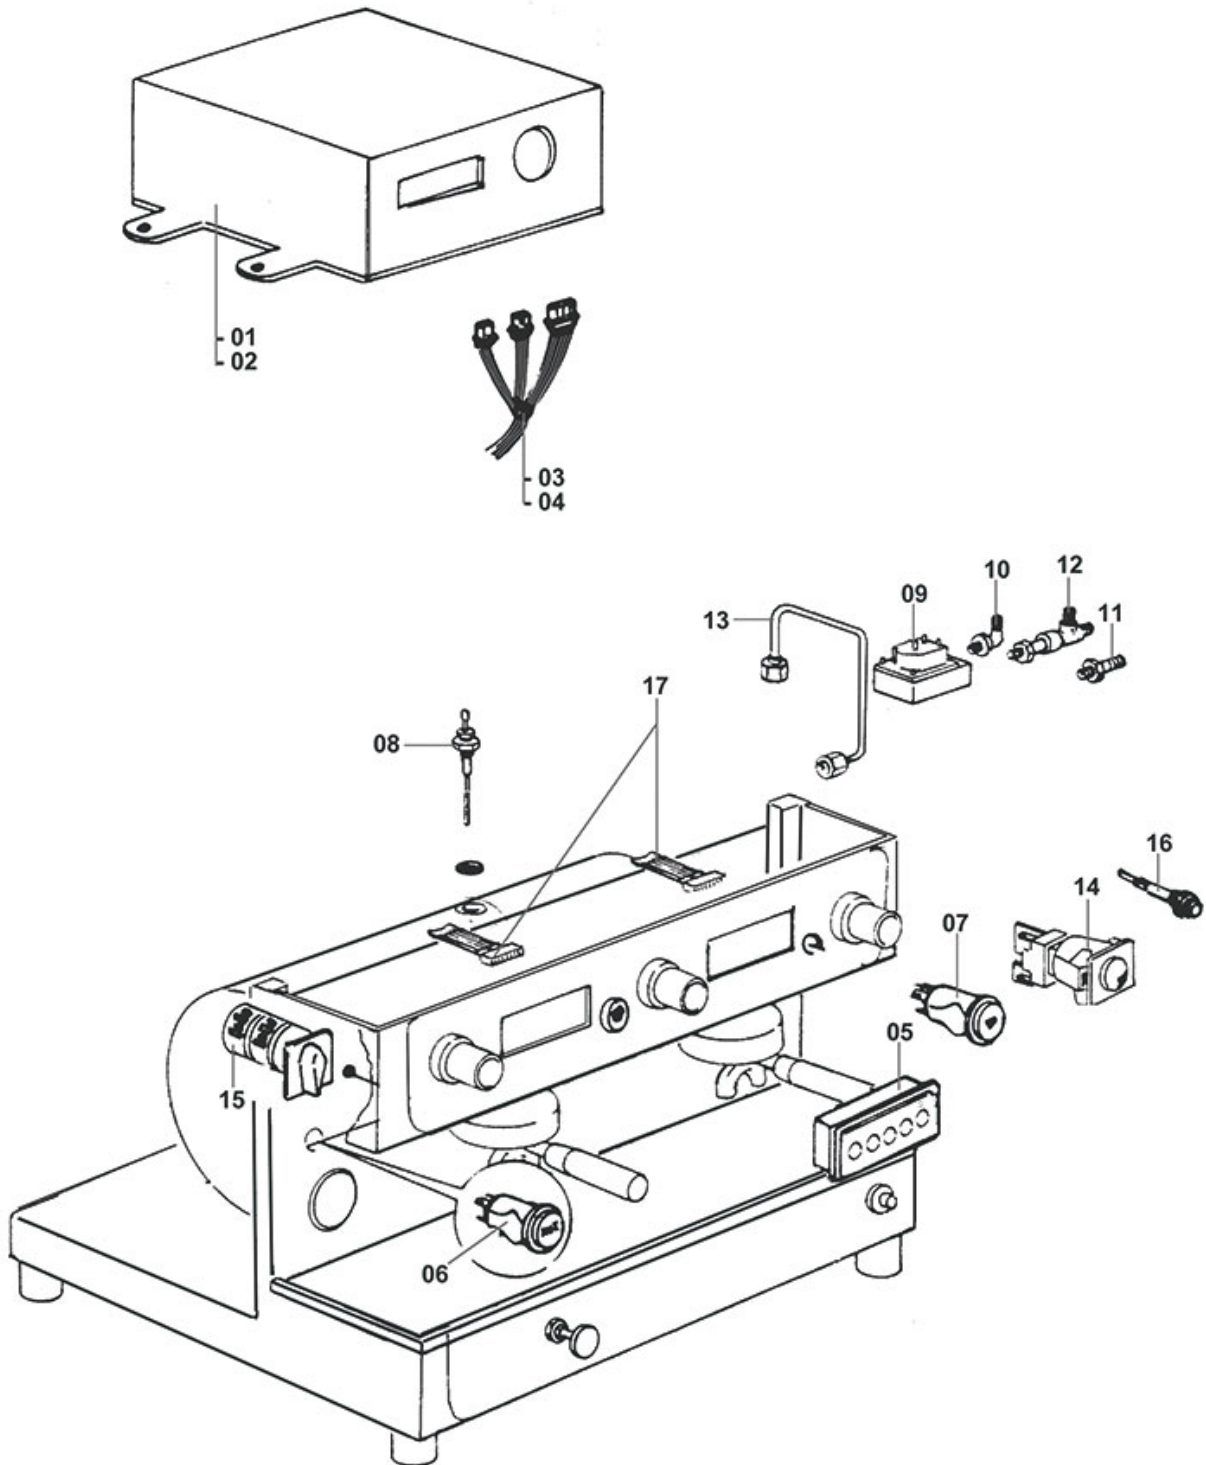

ELECTRICAL PARTS MERCURY

MERCURY

VIBIEMME

Position	LF code no.	Description
1	1054004	DOSER CONTROL BOX 3 GROUPS 230V
2	1054004	DOSER CONTROL BOX 3 GROUPS 230V
5	1319148	PUSH-BUTTON PANEL 5 BUTTONS
6	3319948	RED BIPOLAR SWITCH 16A 250V
8	3341011	LEVEL PROBE $\varnothing$ 1/4"M - 140 mm
9	1455351	VOLUMETRIC FLOWMETER GICAR
14	1319561	BLACK BIPOLAR SWITCH 16A 250V
15	1319036	SELECTOR SWITCH 0-2 POSITIONS 20A 690V
16	1221060	RED INDICATOR LIGHT 250V