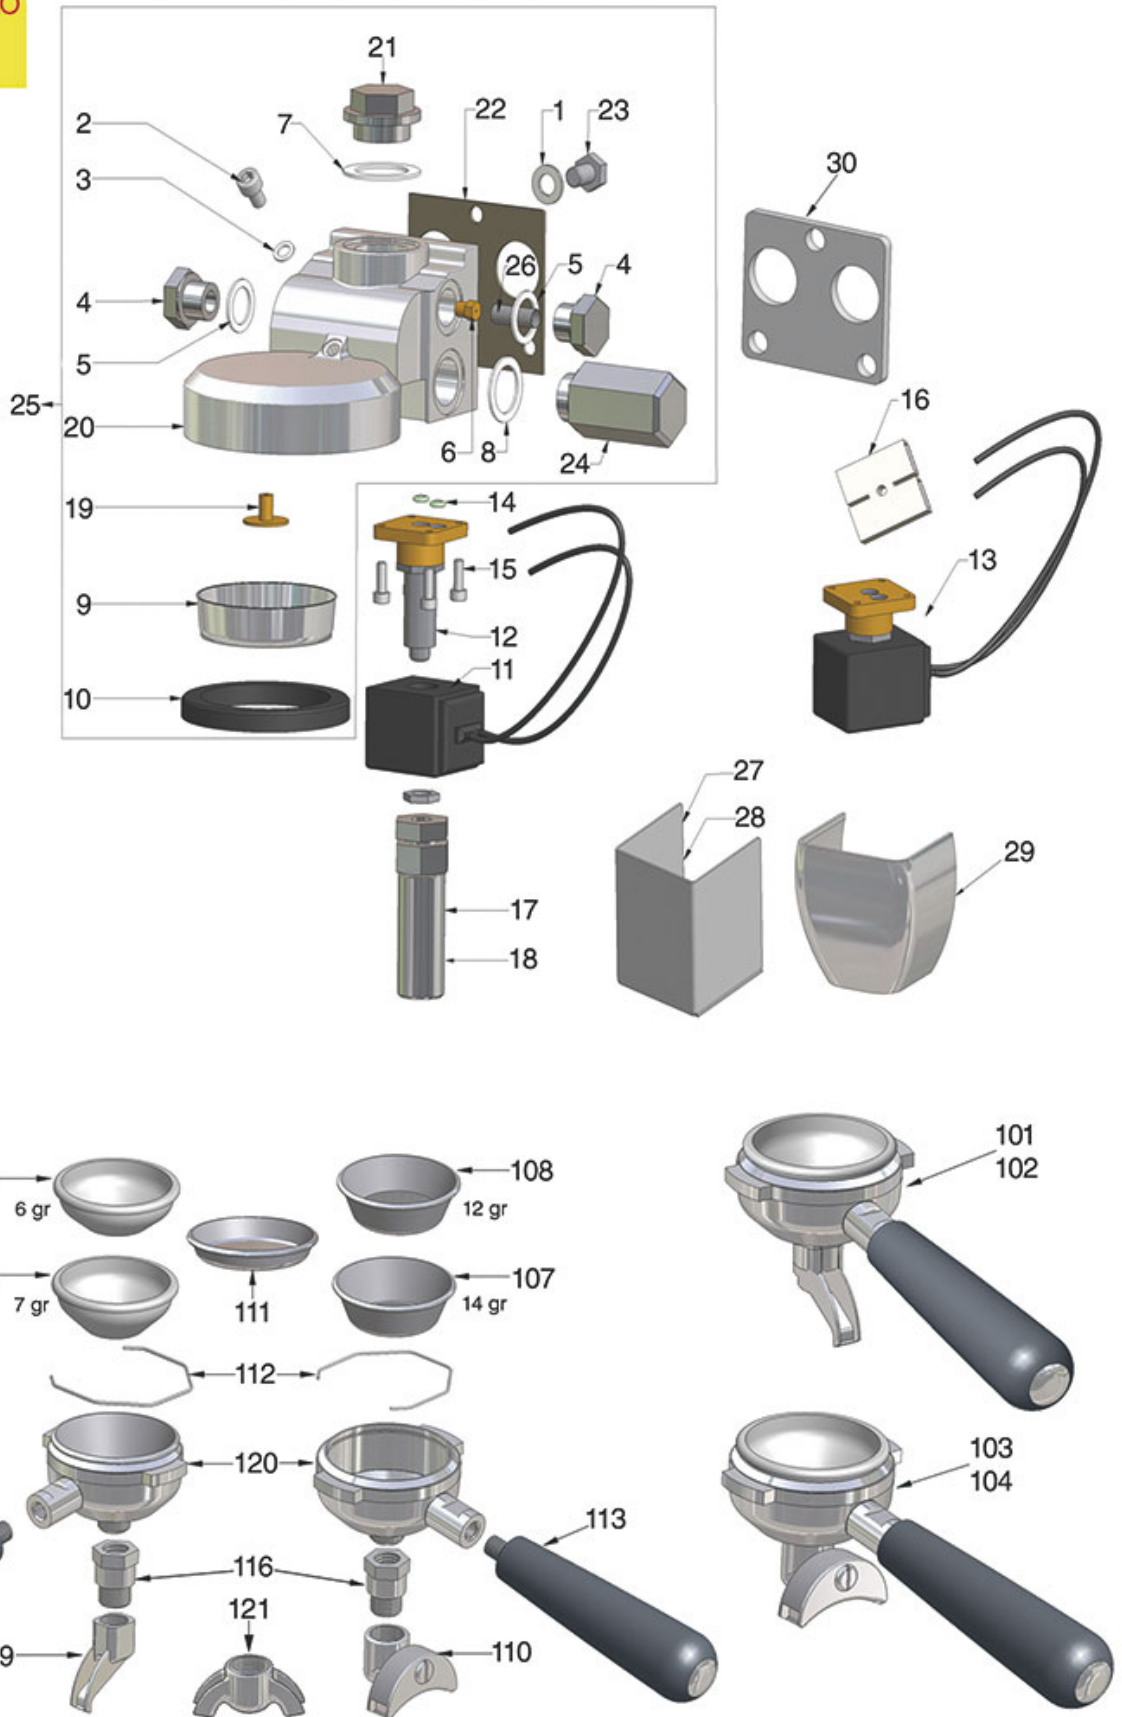

AUTOMATIC BREW GROUP

EVOLUTION
KOMETA-LOLLO
MINIMAX
SILVER

VBM0302

VIBIEMME

Position	LF code no.	Description
1	1186043	ZINC-PLATED FLAT WASHER 16x8,5x1,6
3	1786291	FLAT TEFLON GASKET $\varnothing$ 9.5x6x2 mm
4	1439001	CAP $\varnothing$ 16 mm FOR BREW GROUP
5	1186326	TEFLON FLAT GASKET $\varnothing$ 22x16x2 mm
6	1501566	NOZZLE M6x1 HOLE $\varnothing$ 0,5 mm
7	1186328	TEFLON FLAT GASKET $\varnothing$ 35x30x2 mm
8	1186117	TEFLON FLAT GASKET $\varnothing$ 26x21x2 mm
9	1081016	SHOWER SCREEN $\varnothing$ 60 mm
9	1081116	SHOWER SCREEN $\varnothing$ 60 mm
9	1081516	SHOWER $\varnothing$ 60 mm
10	1186721	FILTER HOLDER GASKET $\varnothing$ 74x57.5x8 mm
10	1186722	FILTER HOLDER GASKET $\varnothing$ 73x57x8 mm
10	1186723	FILTER HOLDER GASKET $\varnothing$ 73x57x8.5 mm
10	1186724	FILTER HOLDER GASKET $\varnothing$ 73x57x9 mm
10	1786065	FILTER HOLDER GASKET $\varnothing$ 73.5x57.5x8 mm
11	1120361	COIL PARKER YB09 220/230V 9W 50/60Hz
12	1120339	3-WAY MECHANICAL COMPONENT PARKER
13	1120349	3-WAY SOLENOID VALVE PARKER 230V 50/60Hz
14	1186612	O-RING 02025 VITON
15	1184006	S/S SCREW T.C.C.E.I. M4x12 UNI 7984
16	1247002	TERMINAL BLOCK 2 POLES PA21 15A 300V
17	1192175	CHROME-PLATED OUTLET FITTING
18	1192173	CHROME-PLATED OUTLET FITTING
19	1501560	BREW GROUP SPRAY NOZZLE $\varnothing$ 21 mm M6x1
21	1439057	CAP M26x1.5 FOR DELIVERY GROUP
22	1186486	COFFEE GROUP GASKET 72x64x2 mm
23	1528622	S/S SCREW T.E. M8x16 UNI 5739 DIN 24017
24	1439060	CAP $\varnothing$ 20.5 mm FOR DELIVERY GROUP
27	1192172	SOLENOID VALVE COVER
28	1192182	SOLENOID VALVE PLATE
29	1192170	SOLENOID VALVE COVER
30	1192166	SPACER FOR COFFEE GROUP
101	1165126	COMPLETE FILTER HOLDER 1 CUP VIBIEMME
103	1165125	COMPLETE FILTER HOLDER 2 CUPS VIBIEMME
104	1165127	COMPLETE FILTER HOLDER 2 CUPS VIBIEMME
105	1160251	1 CUP FILTER 6 g
106	1160335	1 CUP FILTER 7 g
107	1160337	2-CUP FILTER 14 GRAMS
108	1160252	2-CUP FILTER 12 GRAMS
109	1022501	SINGLE SPOUT $\varnothing$ 3/8"
110	1022502	DOUBLE SPOUT $\varnothing$ 3/8"
111	1160339	BLIND FILTER
112	1250101	FILTER BLOCKING SPRING $\varnothing$ 1,00 mm INOX
113	1241060	FILTER HOLDER KNOB M10
114	1190001	PAPER SEAL $\varnothing$ 73x59x0.8 mm
115	1190002	RUBBER SEAL $\varnothing$ 73x59x1 mm EPDM
116	1022103	CHROME-PLATED EXTENSION F/SPOUTS $\varnothing$ 3/8"
120	1165063	FILTER HOLDER VIBIEMME