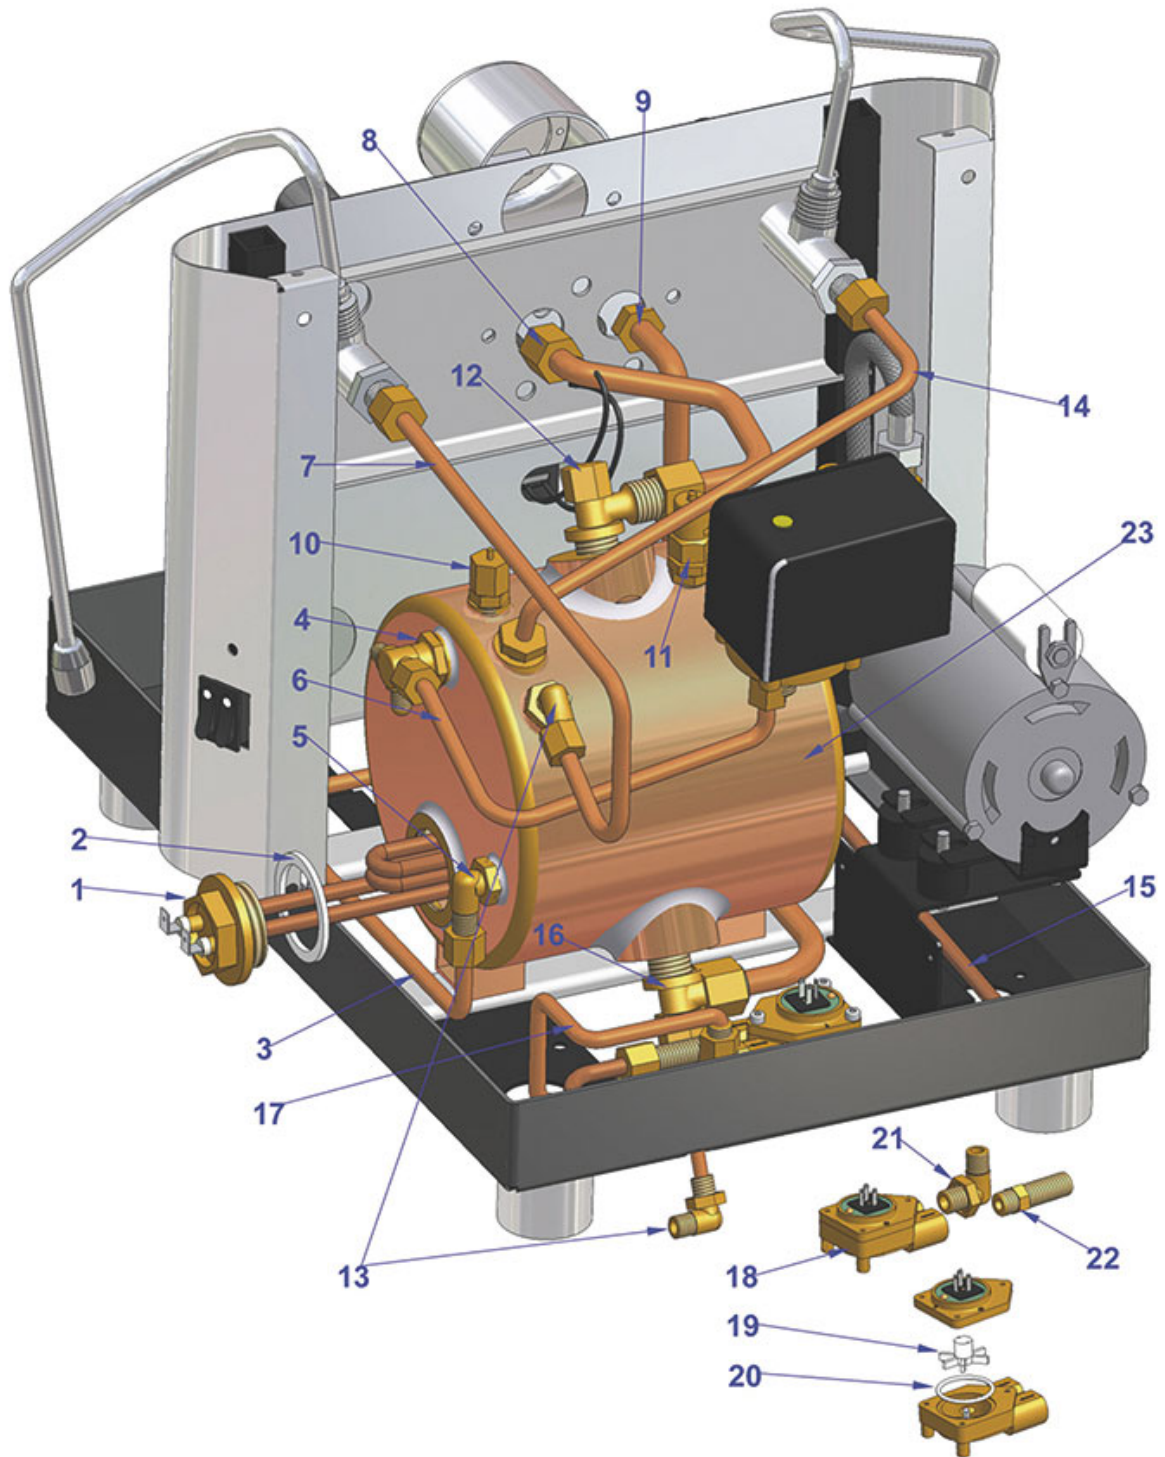

BOILER LOLLO

LOLLO

VBM5102

Positions without LF code no.: upon request

VIBIEMME

Position	LF code no.	Description
1	1755279	HEATING ELEMENT 1800W 230V
2	1186623	TEFLON FLAT GASKET $\varnothing$ 53x42x3 mm
10	1523534	BOILER VALVE $\varnothing$ 1/4"M
11	1523021	BOILER VALVE $\varnothing$ 3/8"M
12	1349014	BOILER FITTING $\varnothing$ 1/2"M-1/2"M
16	1349278	BOILER FITTING $\varnothing$ 1/2"M-1/2"M-1/4"F
18	1455064	VOLUMETRIC FLOWMETRE GICAR