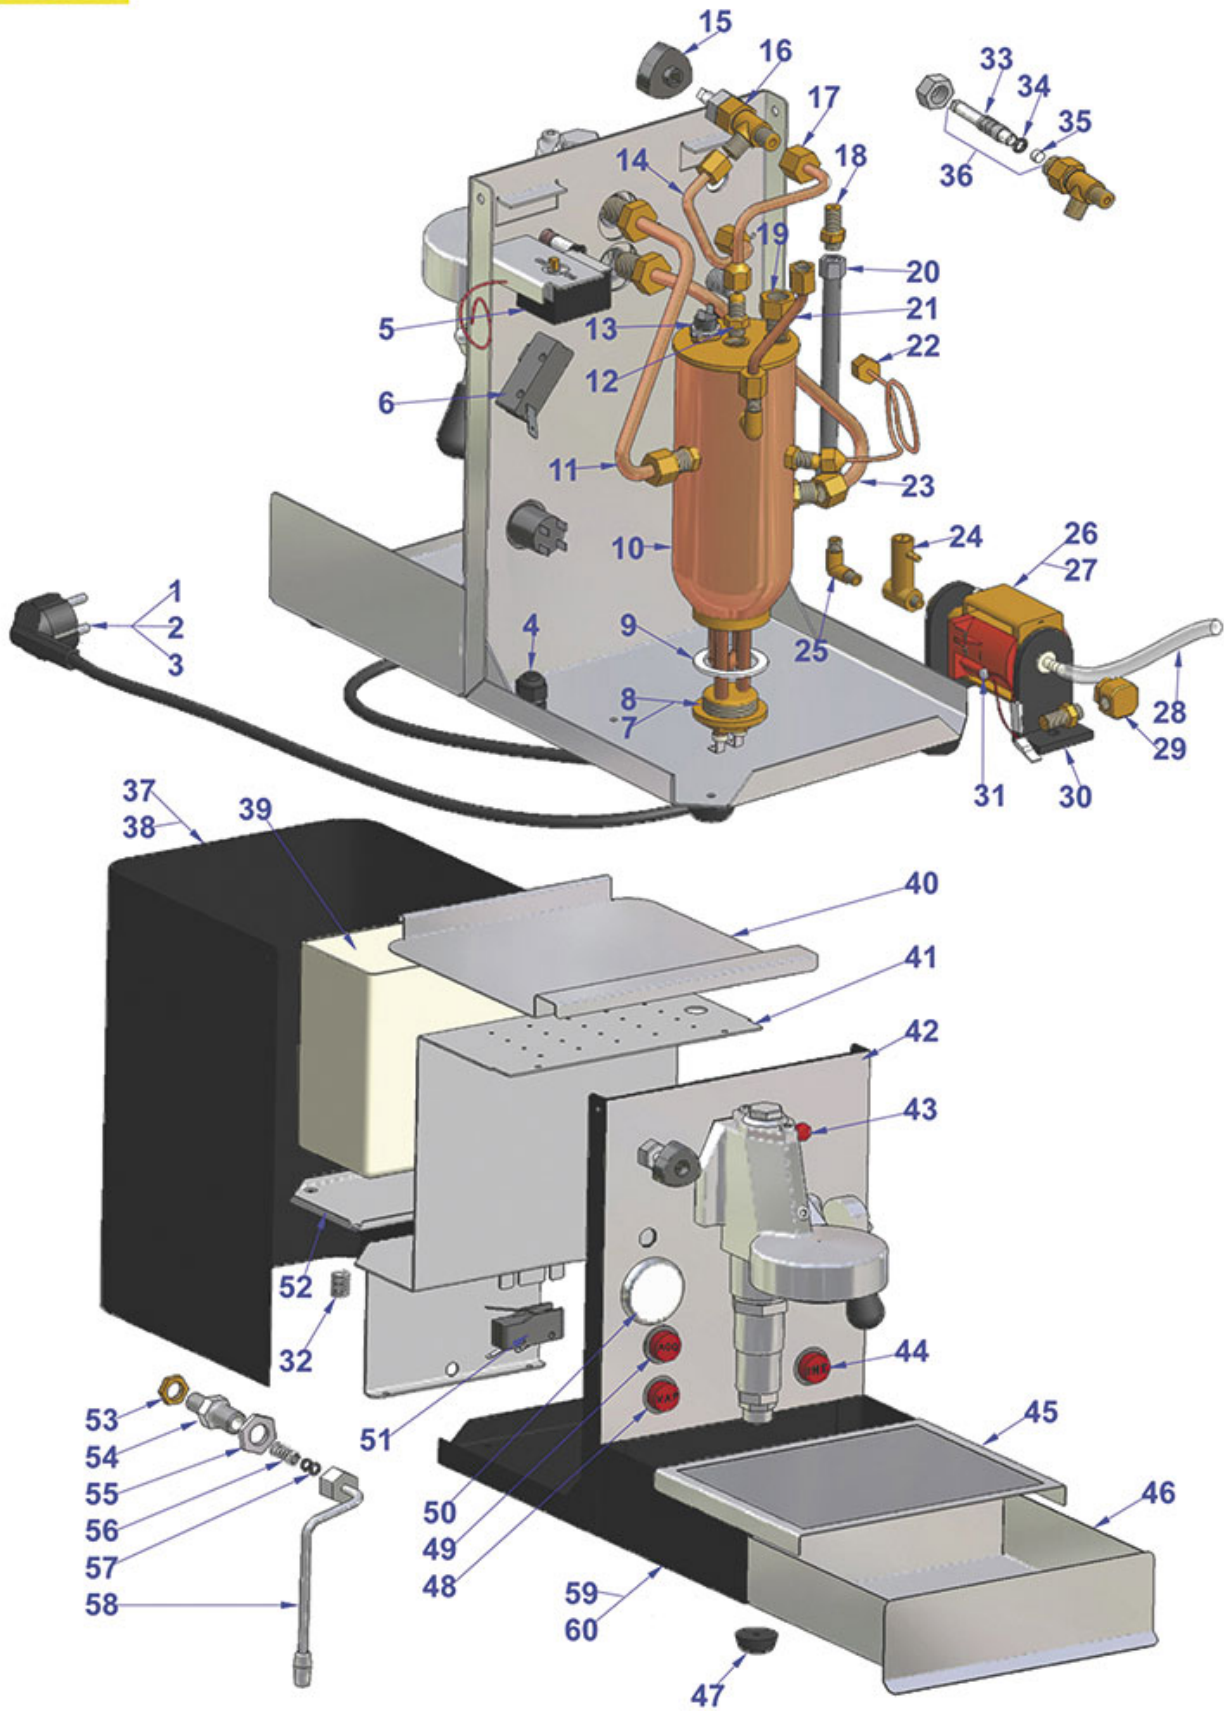

BOILER DOMOBAR

DOMOBAR

VBM4202

Positions without LF code no.: upon request

VIBIEMME

Position	LF code no.	Description
5	1444049	SINGLE-PHASE THERMOSTAT TR/86
6	3240419	MICROSWITCH MF9 16A 250V
7	1755348	HEATING ELEMENT 1350W 220V
9	1186627	CARBO FLAT GASKET $\varnothing$ 41x33x3 mm
13	1443076	CONTACT THERMOSTAT 150°C 16A 250V
15	1241182	WATER/STEAM TAP KNOB
16	1548013	STEAM TAP
19	1349275	BULB SHEATH FITTING $\varnothing$ 1/4" F - 12M
24	1349276	BYPASS FITTING $\varnothing$ 1/8" M-1/8" F
25	1349274	ELBOW FITTING $\varnothing$ 1/8" M-1/8" M
26	1122735	VIBRATORY PUMP EX5 48W 230V 50Hz
28	1449683	SILICONE HOSE $\varnothing$ 5x10 SHORE 60 - 10 m
30	1331023	SQUARE DAMPER EX-EP-EK-EA
31	1331048	THERMAL PROTECTOR 100°C
34	1186556	O-RING R6 EPDM
35	1186834	BLIND GASKET $\varnothing$ 7x2 mm TEFLON
39	1680002	WATER CONTAINER
43	1221060	RED INDICATOR LIGHT 250V
44	3319948	RED BIPOLAR SWITCH 16A 250V
48	1319628	RED BIPOLAR SWITCH 16A 250V
49	1319627	RED BIPOLAR SWITCH 16A 250V
50	1245001	PUMP PRESSURE GAUGE $\varnothing$ 41 mm 0+16 bar
50	1245074	PUMP PRESSURE GAUGE $\varnothing$ 41 mm 0+16 bar
51	1240805	MICROSWITCH G26 16A 250V
55	1348036	NUT $\varnothing$ 3/8" WRENCH 21x6mm
56	1250549	SPRING $\varnothing$ 11x25 mm
57	1186556	O-RING R6 EPDM