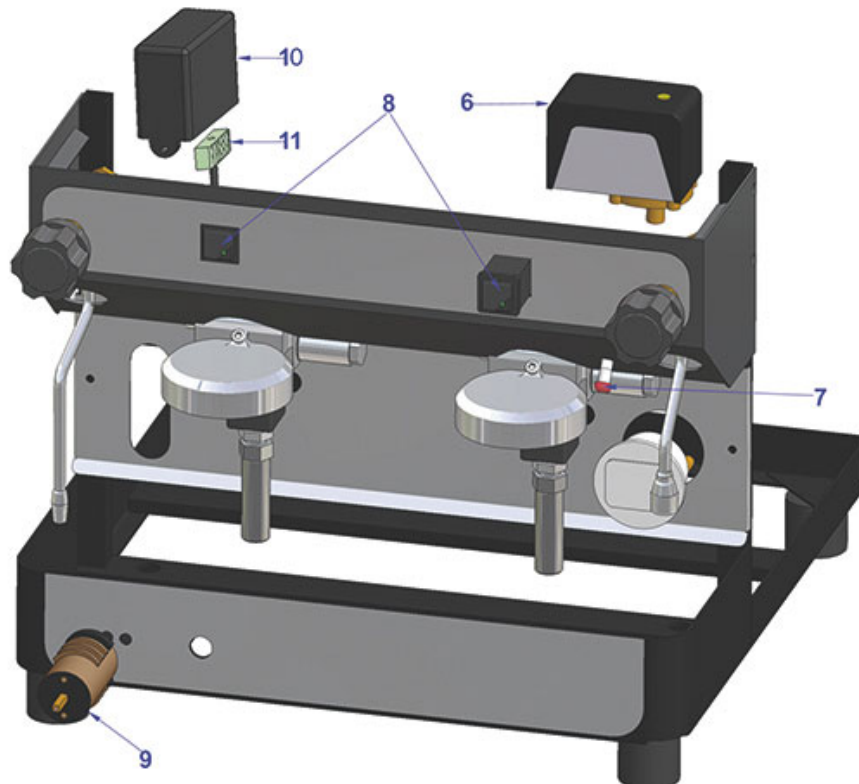

ELECTRICAL PARTS MINIMAX

MINIMAX

VBM7402

Positions without LF code no.: upon request

VIBIEMME

Position	LF code no.	Description
1	1054006	DOSER CONTROL BOX 3 GROUPS 230V
5	1319148	PUSH-BUTTON PANEL 5 BUTTONS
6	1320531	PRESSURE SWITCH P302/6 3-POLES 30A
7	1221060	RED INDICATOR LIGHT 250V
8	1319561	BLACK BIPOLAR SWITCH 16A 250V
9	1319036	SELECTOR SWITCH 0-2 POSITIONS 20A 690V
10	1341006	LEVEL REGULATOR RL30/1E/2C/C 230V