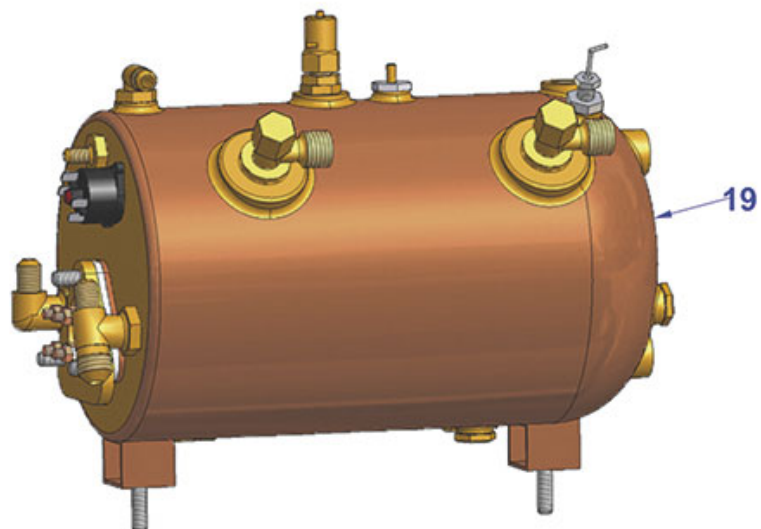

BOILER MINIMAX

MINIMAX

VBM5302

VIBIEMME

Position	LF code no.	Description
1	1755283	HEATING ELEMENT 2700W 230V
2	1186634	TRIANGULAR GASKET FOR HEATING ELEMENT
4	1528621	NUT M8x1
7	1443078	CONTACT THERMOSTAT 130°C 10A 250V
9	1349002	ELBOW FITTING $\varnothing$ 1/4"M-1/4"M
10	1349014	BOILER FITTING $\varnothing$ 1/2"M-1/2"M
11	1515019	BOILER VALVE $\varnothing$ 1/2"M
12	1523534	BOILER VALVE $\varnothing$ 1/4"M
13	3341011	LEVEL PROBE $\varnothing$ 1/4"M - 140 mm
15	1439061	CAP $\varnothing$ 1/4"M HEIGHT 12 mm NUT 19 mm
16	1349278	BOILER FITTING $\varnothing$ 1/2"M-1/2"M-1/4"F
17	1550006	INJECTOR PIPE $\varnothing$ 1/4"M - 65 mm
18	1550007	INJECTOR PIPE $\varnothing$ 1/4"M-1/4"M-1/4"M