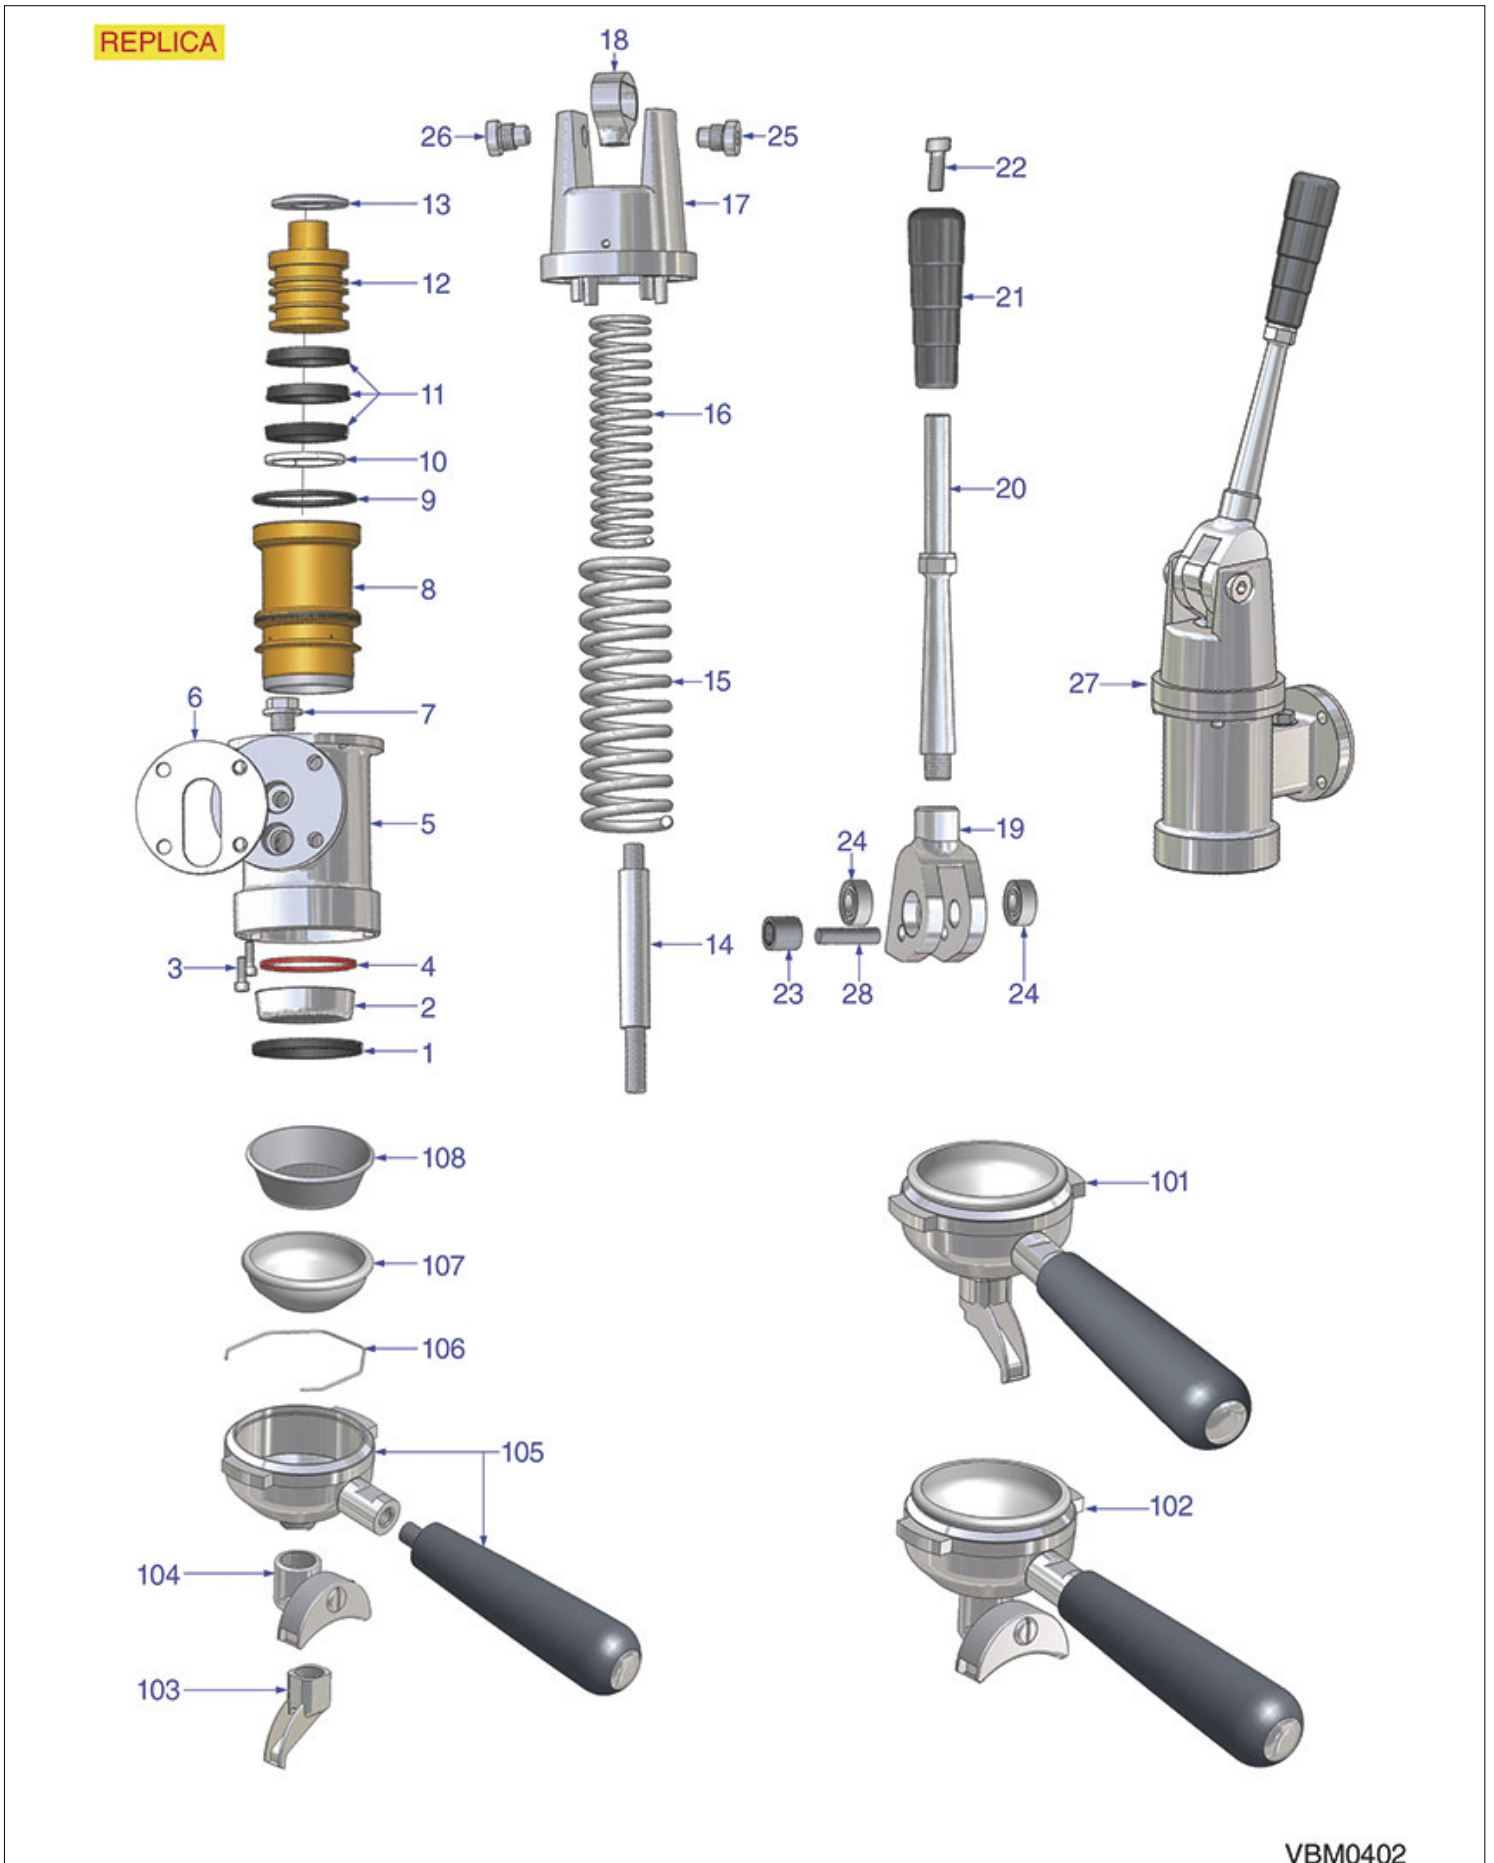

LEVER BREW GROUP REPLICA

VBM0402

VIBIEMME

Position	LF code no.	Description
1	1486017	FILTER HOLDER GASKET 65.5x55.5x5.3 mm
2	1081016	SHOWER SCREEN ø 60 mm
2	1081116	SHOWER SCREEN ø 60 mm
2	1081516	SHOWER ø 60 mm
4	1786292	O-RING 0161 BROWN VITON
6	1786285	GROUP GASKET ø 82.5x3 mm
7	1439200	CAP ø 18 mm FOR BREW GROUP
9	1786287	O-RING 0162 BLACK VITON
10	1786288	FLAT TEFLON GASKET ø 50x44x4 mm
12	1192179	LEVER GROUP PISTON
13	1192167	PISTON SPACER FOR LEVER GROUP
14	1225053	LEVER FOR COOFFEE GROUP
15	1250354	SPRING FOR LEVER GROUP
16	1250355	SPRING FOR LEVER GROUP
18	1192184	CHROME-PLATED FORK FOR LEVER GROUP
19	1192168	CHROME-PLATED FORK FOR LEVER GROUP
20	1192178	CONTROL LEVER FOR DELIVERY GROUP
21	1241200	LEVER GROUP HANDLE
22	1528026	SCREW M8x1 mm UNI 5931
23	1192185	ARTICULATION BUSHING ø 20x18x14 mm
24	1199062	BEARING 6001 2Z
25	1192176	RIGHT PIN FOR LEVER GROUP
26	1192177	LEFT PIN FOR LEVER GROUP
28	1324164	LEVER GROUP ARTICULATION PIN ø 10x40 mm
103	1022501	SINGLE SPOUT ø 3/8"
104	1022502	DOUBLE SPOUT ø 3/8"
106	1250101	FILTER BLOCKING SPRING ø 1,00 mm INOX