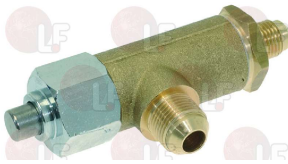

VIBIEMME ASSRUBCAANMER

1348381 WATER INLET TAP
for Coffee machine (VIBIEMME) CUBO - DOSAPLUS
MINIMAX - REPLICA