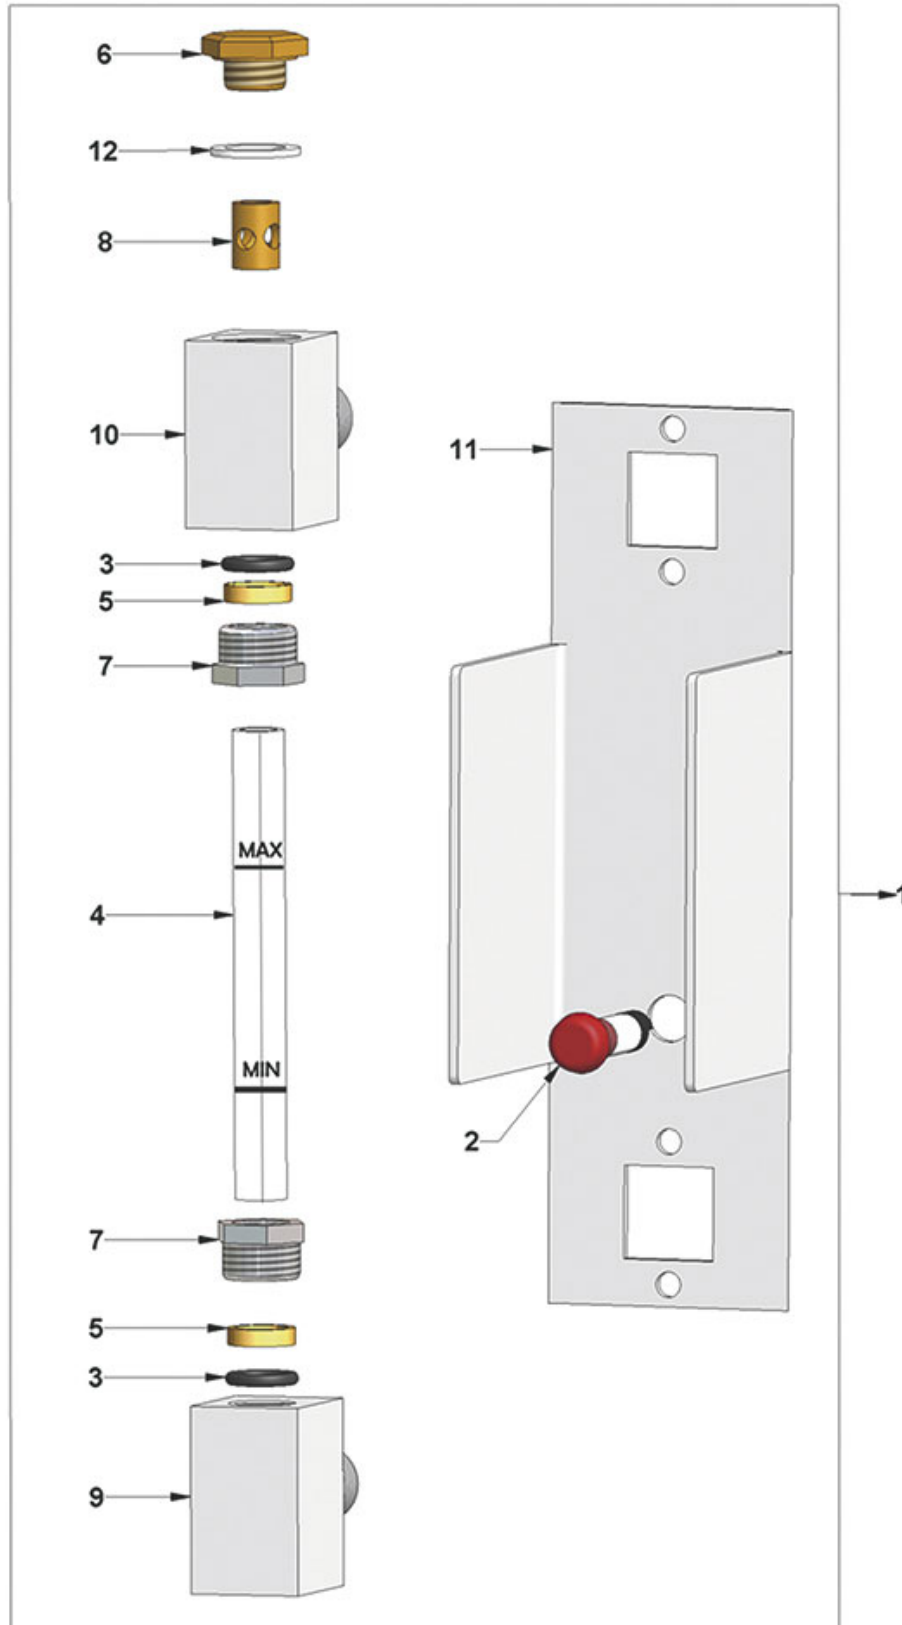

LEVEL

CUBO-DOSAPLUS-EVOLUTION
KOMETA-MERCURY-MINIMAX
REPLICA-REVOLUTION-SILVER

VIBIEMME

Position	LF code no.	Description
1	1201055	COMPLETE LEVEL GLASS
2	1221060	RED INDICATOR LIGHT 250V
3	1186236	O-RING 03043 VITON
4	1520546	LEVEL GLASS $\varnothing$ 11x140 mm
5	1186420	STUFFING GLAND RING $\varnothing$ 15x11.5x3 mm
6	1439061	CAP $\varnothing$ 1/4" M HEIGHT 12 mm NUT 19 mm
7	1349070	FITTING $\varnothing$ 3/8" M HOLE $\varnothing$ 12 mm
12	1186982	FLAT TEFLON GASKET $\varnothing$ 17x13x2 mm