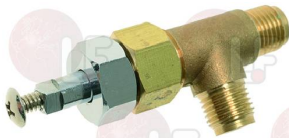

VIBIEMME RACCRUBSC

1348842 STEAM TAP ASSY
for Coffee machine (FAEMA) E61
for Coffee machine (VIBIEMME) REPLICA