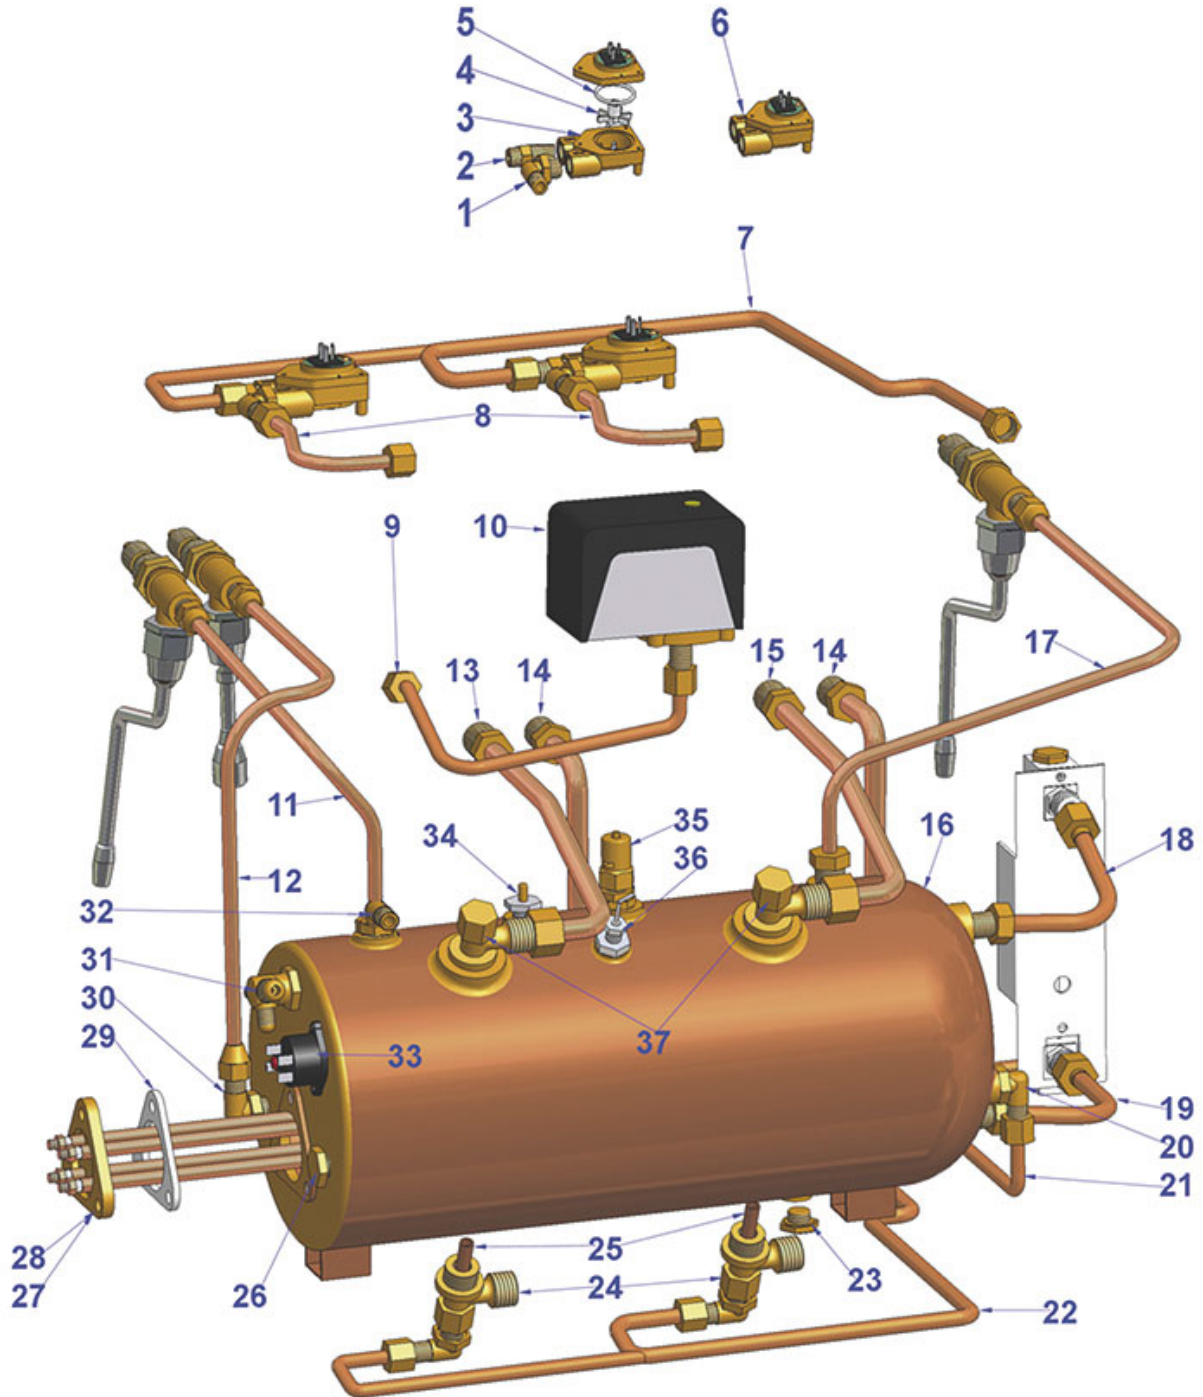

BOILER EVOLUTION-MERCURY-REVOLUTION

EVOLUTION-MERCURY-REVOLUTION

VIBIEMME

Position	LF code no.	Description
6	1455351	VOLUMETRIC FLOWMETER GICAR
10	1320531	PRESSURE SWITCH P302/6 3-POLES 30A
23	1439061	CAP $\varnothing$ 1/4"M HEIGHT 12 mm NUT 19 mm
24	1349278	BOILER FITTING $\varnothing$ 1/2"M-1/2"M-1/4"F
25	1550006	INJECTOR PIPE $\varnothing$ 1/4"M - 65 mm
26	1439001	CAP $\varnothing$ 16 mm FOR BREW GROUP
27	1755228	HEATING ELEMENT 4000W 230V
27	1755333	HEATING ELEMENT 5000W 230V
28	1755277	HEATING ELEMENT 4500W 380V
28	1755282	HEATING ELEMENT 3500W 380V
29	1186634	TRIANGULAR GASKET FOR HEATING ELEMENT
33	1443078	CONTACT THERMOSTAT 130°C 10A 250V
34	1523534	BOILER VALVE $\varnothing$ 1/4"M
35	1515019	BOILER VALVE $\varnothing$ 1/2"M
36	3341011	LEVEL PROBE $\varnothing$ 1/4"M - 140 mm
37	1349014	BOILER FITTING $\varnothing$ 1/2"M-1/2"M