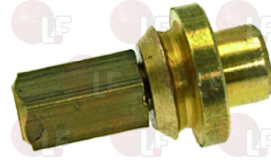

VIBIEMME ASSVALVCARICO

1348059 WATER INLET TAP
for Coffee machine (VIBIEMME) CUBO - DOSAPLUS
KOMETA - MERCURY - MINIMAX - REPLICA - SILVER