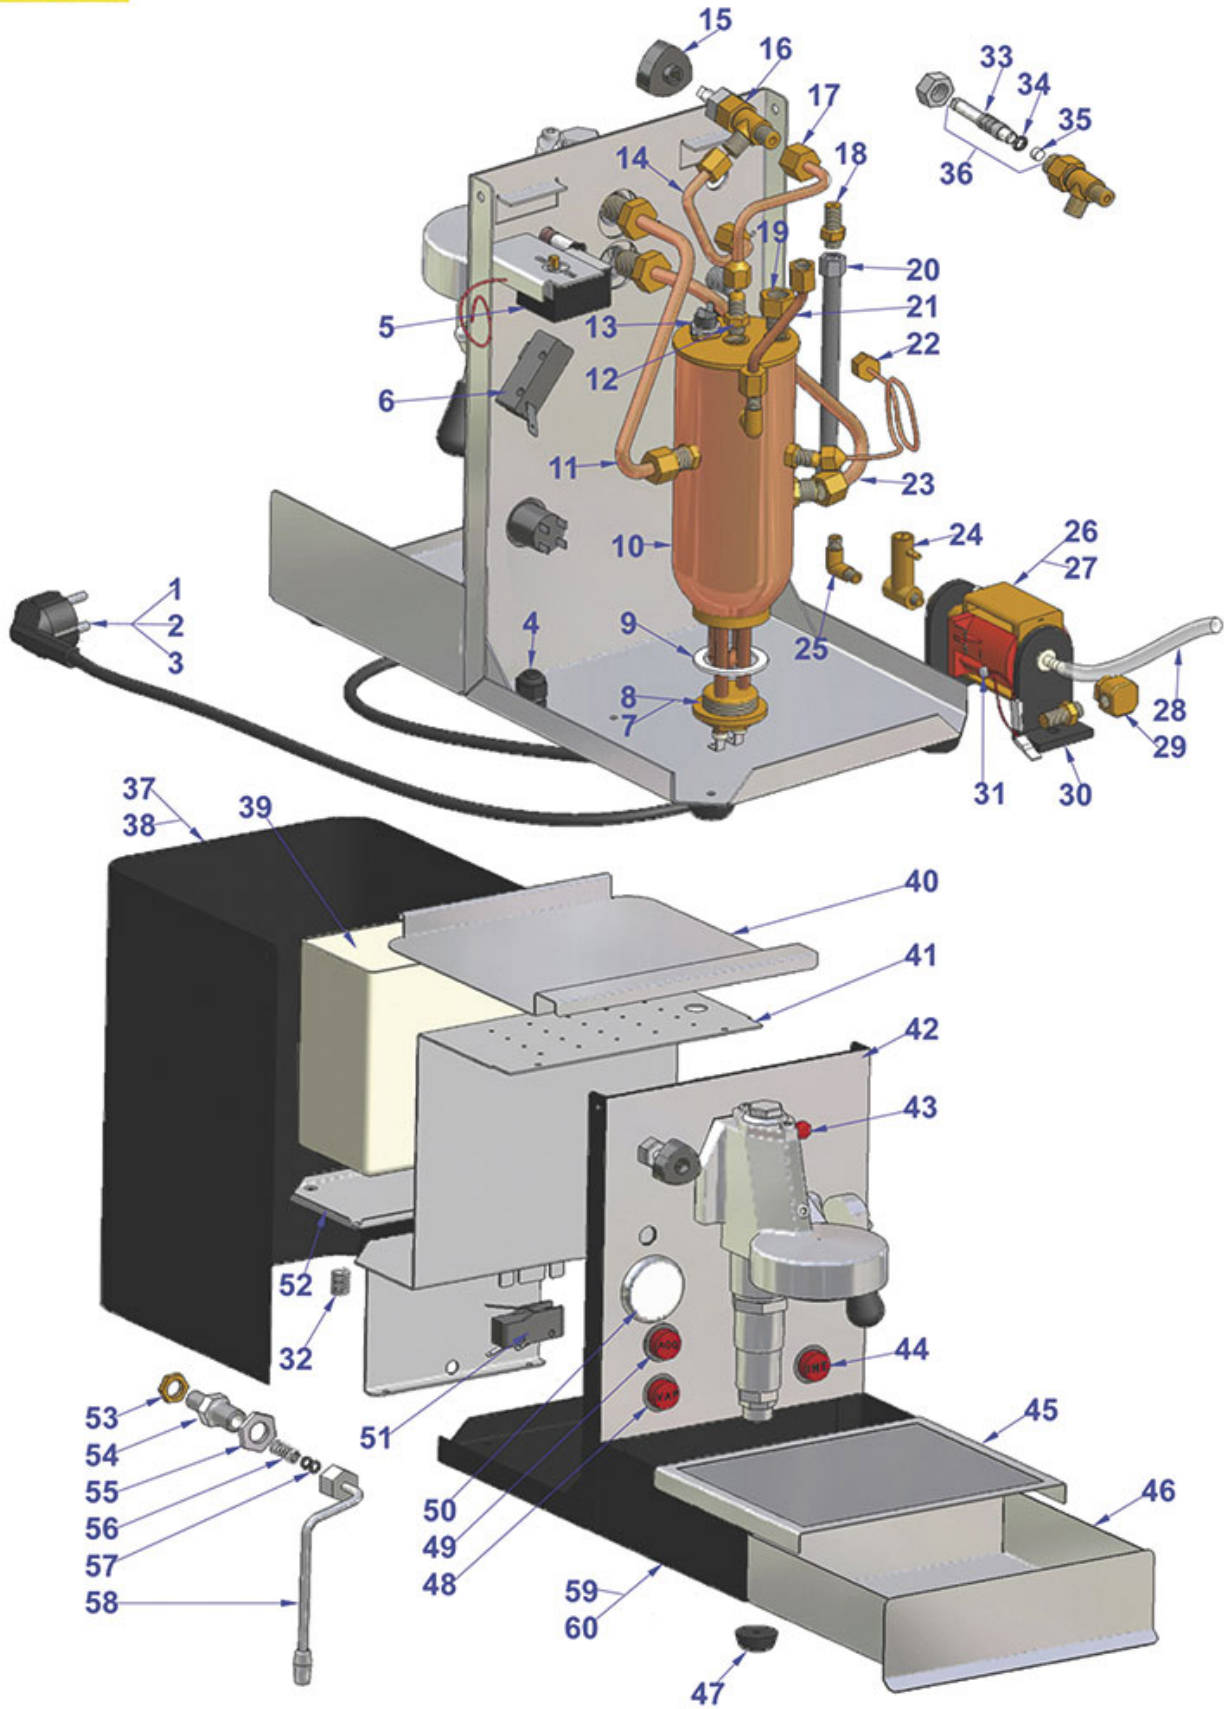

ELECTRICAL PARTS DOMOBAR

DOMOBAR

VIBIEMME

Position	LF code no.	Description
5	1444049	SINGLE-PHASE THERMOSTAT TR/86
6	3240419	MICROSWITCH MF9 16A 250V
7	1755348	HEATING ELEMENT 1350W 220V
9	1186627	CARBO FLAT GASKET $\varnothing$ 41x33x3 mm
13	1443076	CONTACT THERMOSTAT 150°C 16A 250V
15	1241182	WATER/STEAM TAP KNOB
16	1548013	STEAM TAP
19	1349275	BULB SHEATH FITTING $\varnothing$ 1/4" F - 12M
24	1349276	BYPASS FITTING $\varnothing$ 1/8"M-1/8"F
25	1349274	ELBOW FITTING $\varnothing$ 1/8"M-1/8"M
26	1122735	VIBRATORY PUMP EX5 48W 230V 50Hz
28	1449683	SILICONE HOSE $\varnothing$ 5x10 SHORE 60 - 10 m
30	1331023	SQUARE DAMPER EX-EP-EK-EA
31	1331048	THERMAL PROTECTOR 100°C
34	1186556	O-RING R6 EPDM
35	1186834	BLIND GASKET $\varnothing$ 7x2 mm TEFLON
39	1680002	WATER CONTAINER
43	1221060	RED INDICATOR LIGHT 250V
44	3319948	RED BIPOLAR SWITCH 16A 250V
48	1319628	RED BIPOLAR SWITCH 16A 250V
49	1319627	RED BIPOLAR SWITCH 16A 250V
50	1245001	PUMP PRESSURE GAUGE $\varnothing$ 41 mm 0+16 bar
50	1245074	PUMP PRESSURE GAUGE $\varnothing$ 41 mm 0+16 bar
51	1240805	MICROSWITCH G26 16A 250V
55	1348036	NUT $\varnothing$ 3/8" WRENCH 21x6mm
56	1250549	SPRING $\varnothing$ 11x25 mm
57	1186556	O-RING R6 EPDM