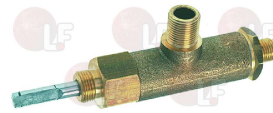

VIBIEMME

1548013 STEAM TAP
for Coffee machine (VIBIEMME) DOMOBAR