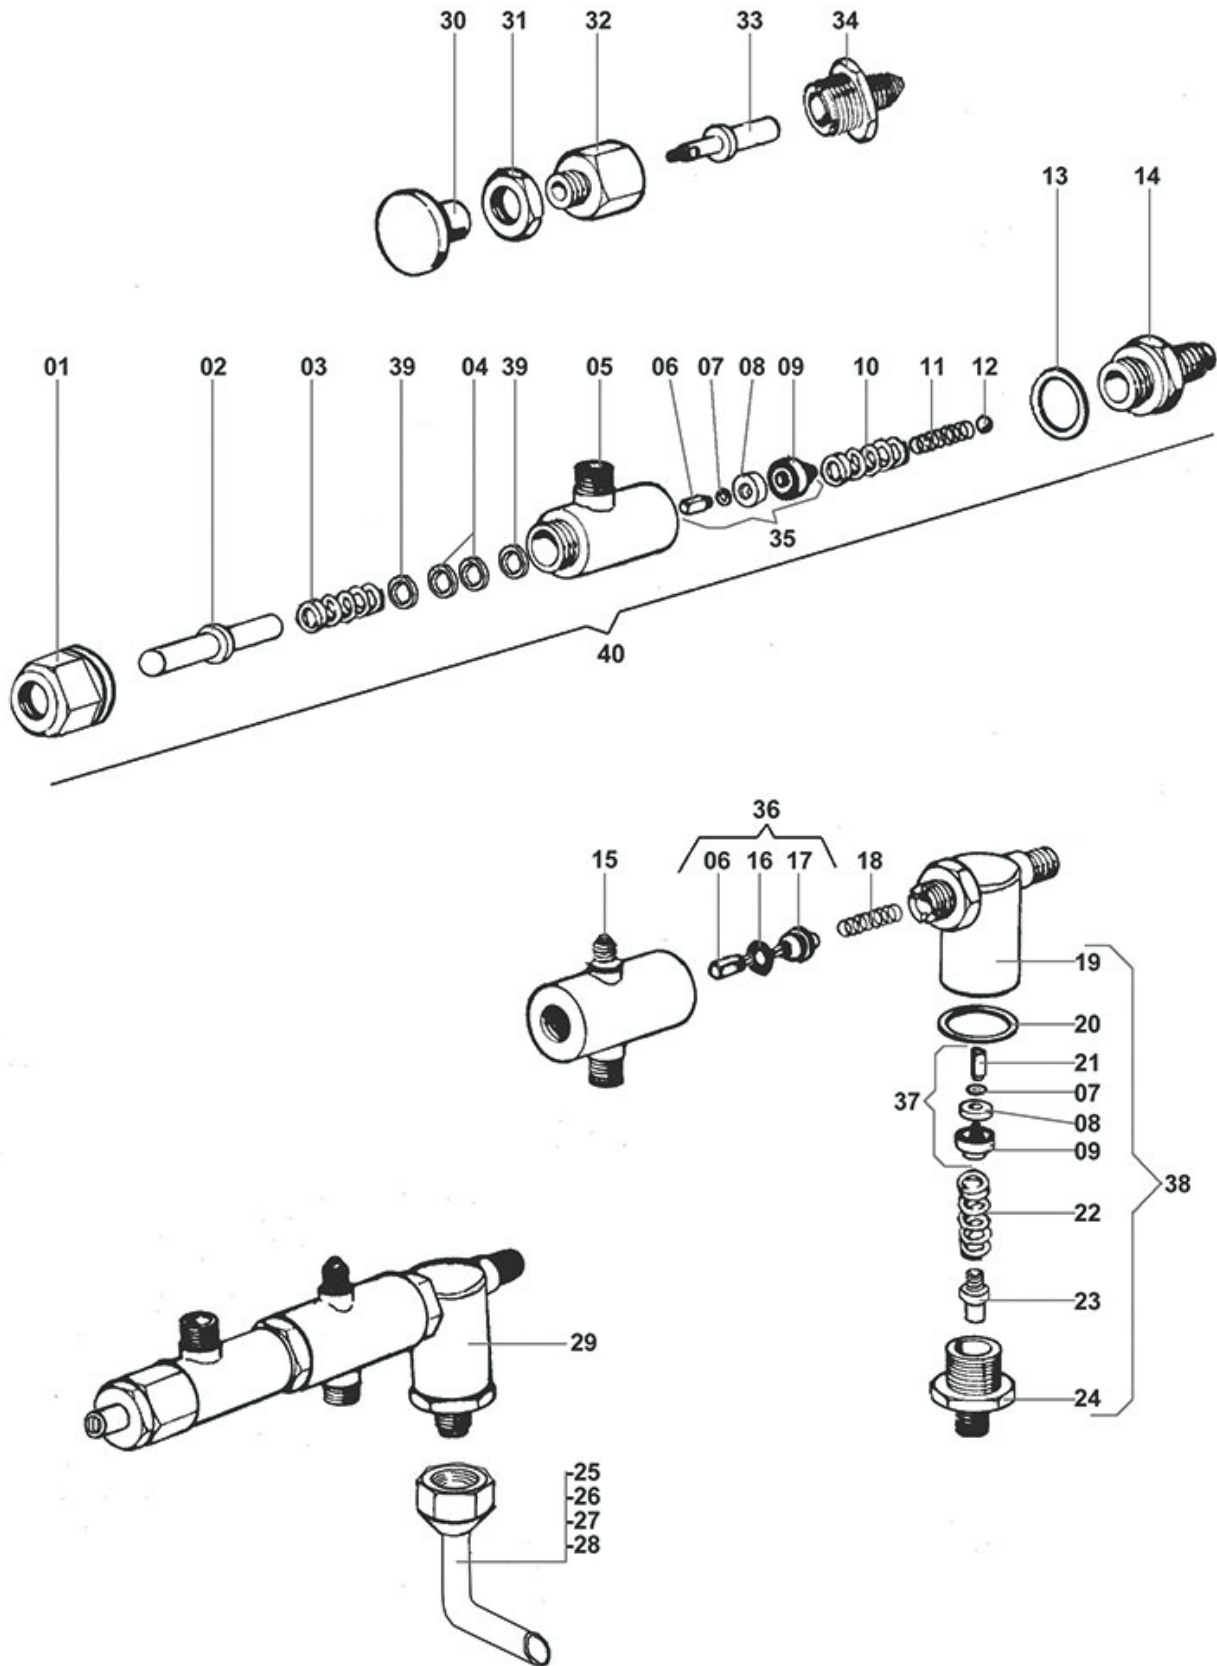

WATER INLET TAP

KOMETA-MERCURY-SILVER

VIBIEMME

Position	LF code no.	Description
2	1324098	INLET TAP ROD
3	1250111	TAP ROD SPRING $\varnothing$ 14x22 mm
4	1186236	O-RING 03043 VITON
6	1324033	SQUARE PIN 12.1 mm 6x6 mm M3
7	1186330	BRASS WASHER $\varnothing$ 6x3x0.5 mm
8	1186311	NBR FLAT GASKET $\varnothing$ 13x4x4 mm
9	1186309	GASKET HOLDER BUSHING
10	1250157	TAP SPRING $\varnothing$ 12.5x30 mm
11	1250202	NON-RETURN VALVE SPRING $\varnothing$ 8x30 mm
12	1323003	STAINLESS STEEL BALL $\varnothing$ 8 mm
13	1186323	TEFLON FLAT GASKET $\varnothing$ 24x18x2 mm
14	1349352	TAP FITTING
16	1186422	O-RING 0108 EPDM
18	1250202	NON-RETURN VALVE SPRING $\varnothing$ 8x30 mm
19	1348051	INLET TAP BODY
20	1186117	TEFLON FLAT GASKET $\varnothing$ 26x21x2 mm
21	1523453	COMPLETE DRAIN VALVE
22	1250515	SPRING $\varnothing$ 14x33 mm
29	1348381	WATER INLET TAP
30	1241334	WATER INLET TAP KNOB
31	1348036	NUT $\varnothing$ 3/8" WRENCH 21x6mm
33	1324044	TAP SPINDLE
35	1523427	NON-RETURN VALVE
36	1523023	TRIANGULAR NON-RETURN VALVE
37	1523453	COMPLETE DRAIN VALVE
39	1786293	FLAT COPPER GASKET $\varnothing$ 14x11x1 mm
40	1348059	WATER INLET TAP