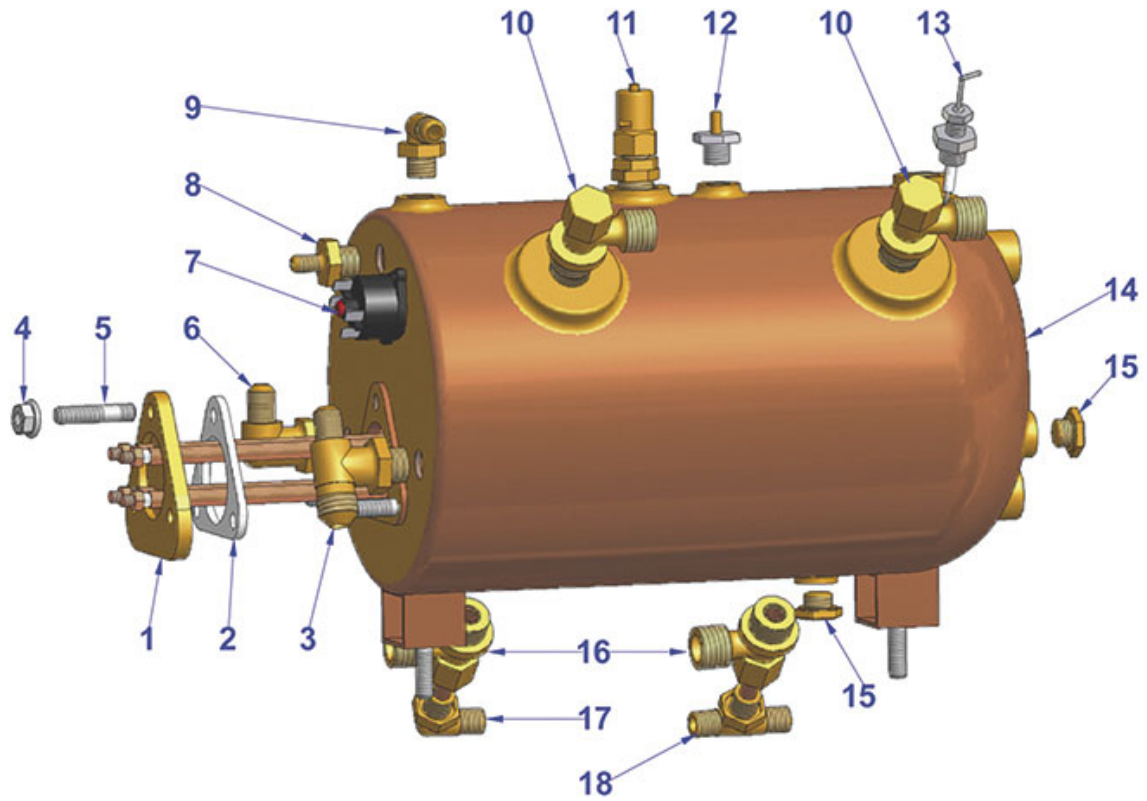

BOILER MINIMAX

MINIMAX

VBM5302

VIBIEMME

Position	LF code no.	Description
1	1755283	HEATING ELEMENT 2700W 230V
2	1186634	TRIANGULAR GASKET FOR HEATING ELEMENT
4	1528621	NUT M8x1
7	1443078	CONTACT THERMOSTAT 130°C 10A 250V
9	1349002	ELBOW FITTING $\varnothing$ 1/4"M-1/4"M
10	1349014	BOILER FITTING $\varnothing$ 1/2"M-1/2"M
11	1515019	BOILER VALVE $\varnothing$ 1/2"M
12	1523534	BOILER VALVE $\varnothing$ 1/4"M
13	3341011	LEVEL PROBE $\varnothing$ 1/4"M - 140 mm
15	1439061	CAP $\varnothing$ 1/4"M HEIGHT 12 mm NUT 19 mm
16	1349278	BOILER FITTING $\varnothing$ 1/2"M-1/2"M-1/4"F
17	1550006	INJECTOR PIPE $\varnothing$ 1/4"M - 65 mm
18	1550007	INJECTOR PIPE $\varnothing$ 1/4"M-1/4"M-1/4"M