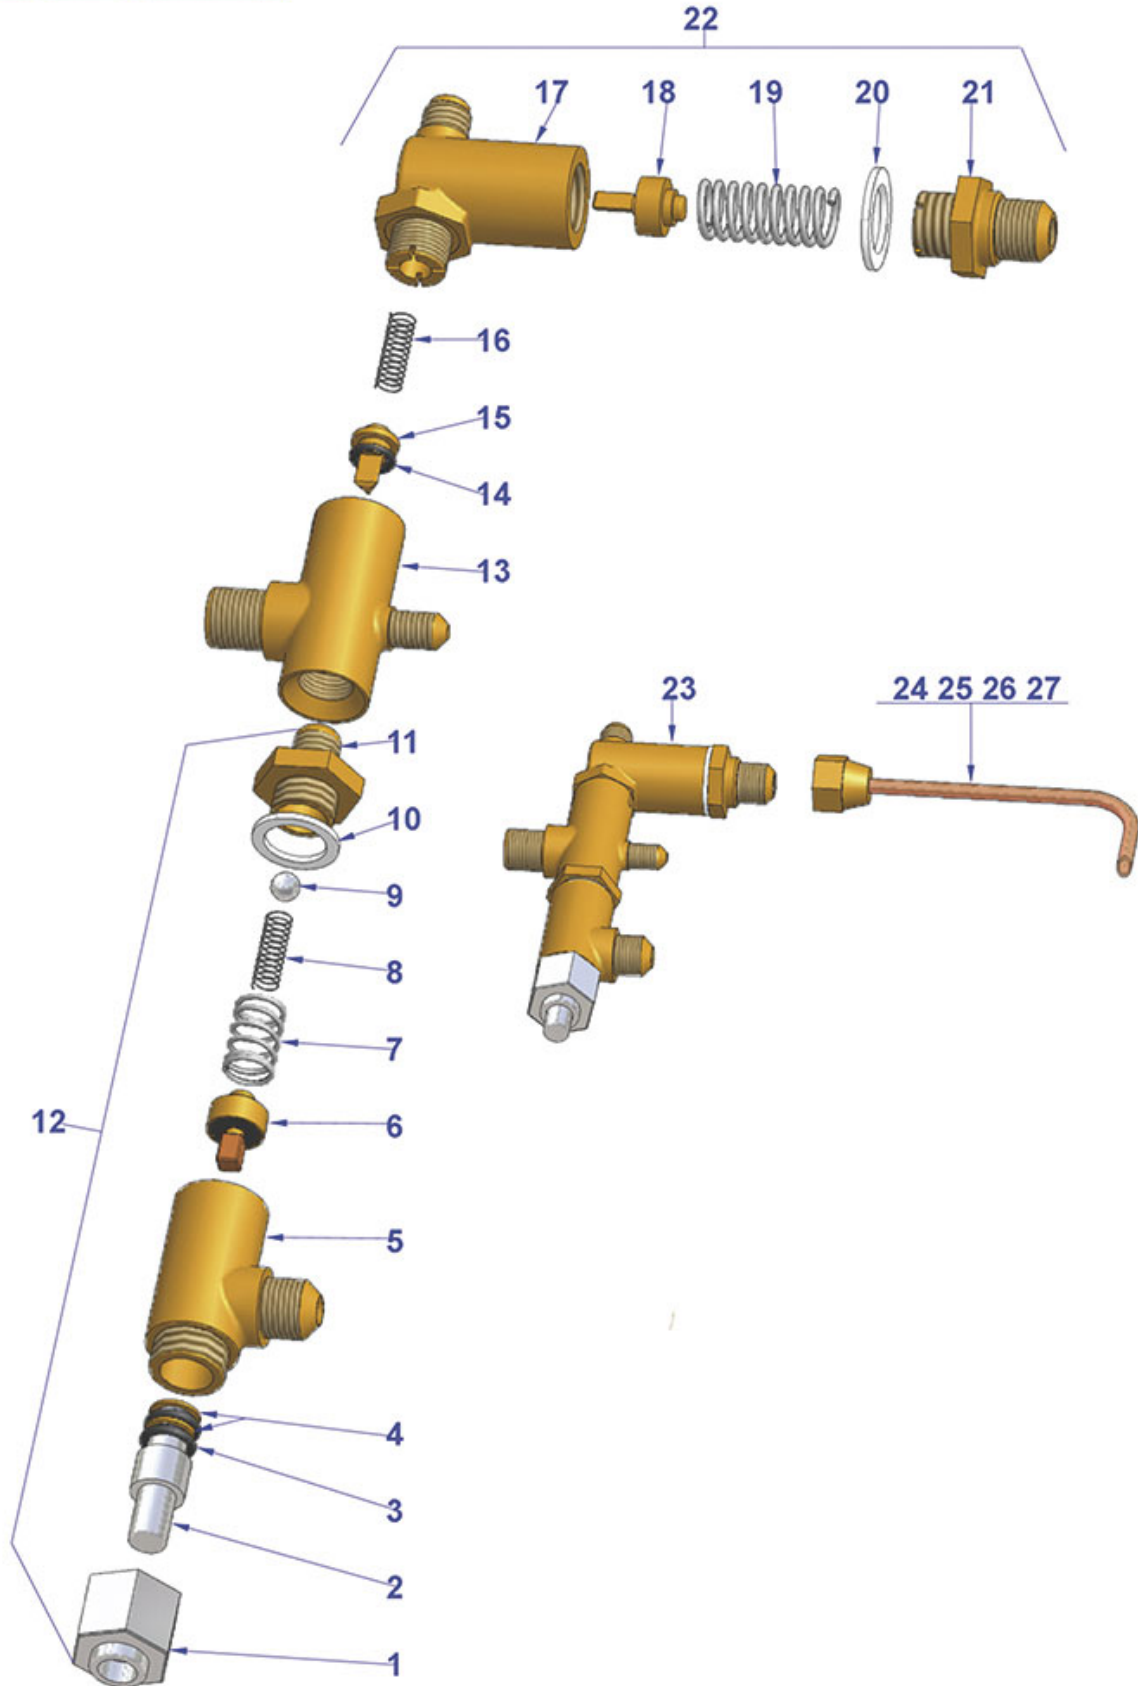

WATER INLET TAP

CUBO-DOSAPLUS-MINIMAX

VIBIEMME

Position	LF code no.	Description
2	1324163	PIN FOR INLET TAP
3	1186318	O-RING 03043 EPDM
4	1786293	FLAT COPPER GASKET $\varnothing$ 14x11x1 mm
6	1523427	NON-RETURN VALVE
7	1250111	TAP ROD SPRING $\varnothing$ 14x22 mm
8	1250202	NON-RETURN VALVE SPRING $\varnothing$ 8x30 mm
9	1323003	STAINLESS STEEL BALL $\varnothing$ 8 mm
10	1186323	TEFLON FLAT GASKET $\varnothing$ 24x18x2 mm
11	1349352	TAP FITTING
12	1348059	WATER INLET TAP
14	1186422	O-RING 0108 EPDM
15	1523023	TRIANGULAR NON-RETURN VALVE
16	1250202	NON-RETURN VALVE SPRING $\varnothing$ 8x30 mm
17	1348051	INLET TAP BODY
18	1523453	COMPLETE DRAIN VALVE
19	1250515	SPRING $\varnothing$ 14x33 mm
20	1186117	TEFLON FLAT GASKET $\varnothing$ 26x21x2 mm
23	1348381	WATER INLET TAP